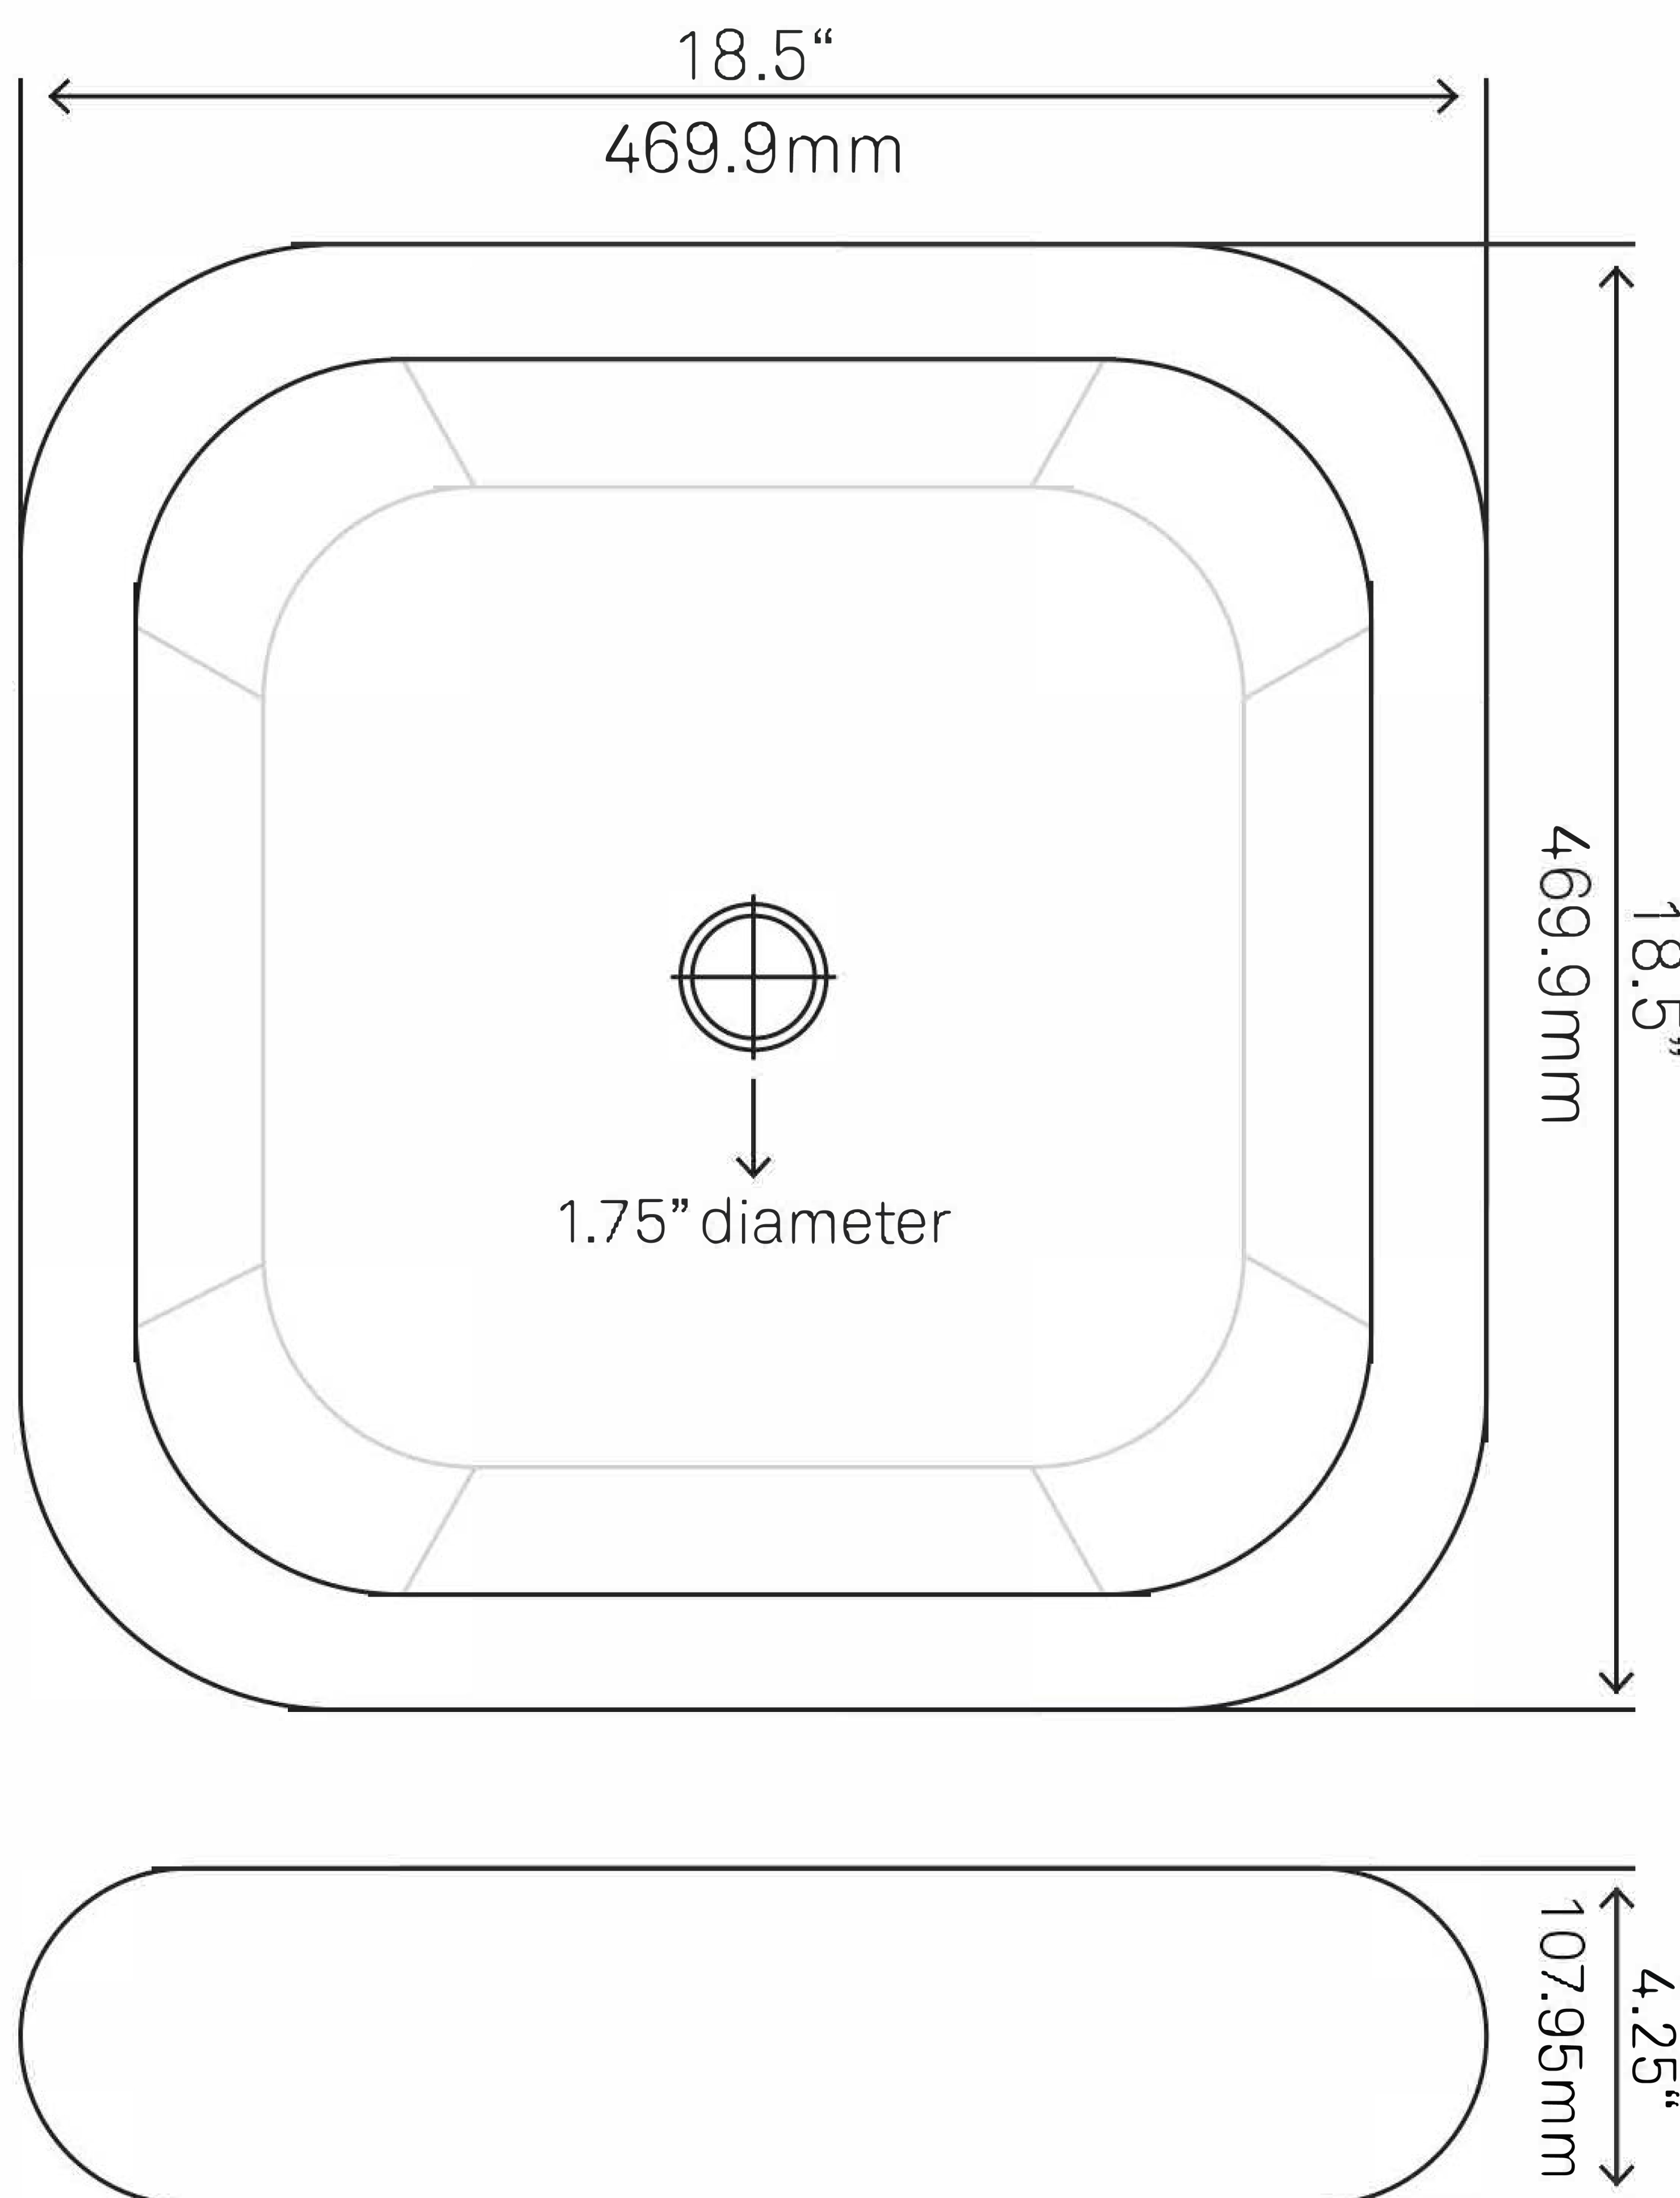

TP-V02W BIANCO Porcelain Vessel Sink

Requested By:

Specific Features:

STANDARD SPECIFICATIONS:

- Bright white glossy porcelain vessel sink
- Soft square shape
- Scratch resistant and non-porous surface
- Designed for above counter installation
- Standard U.S. plumbing connections
- Inner dimensions 14 x 14 x 3.75-inches tall