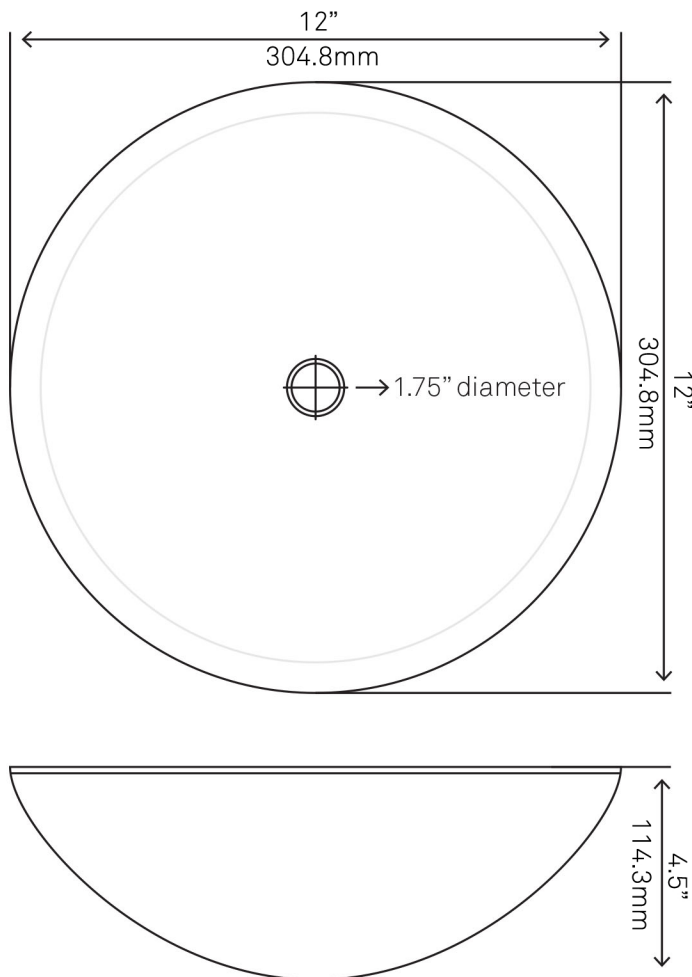

TIG-S132-12 VERDAZZURRO MINI Glass Vessel Bathroom Sink

Requested By:

Specific Features:

STANDARD SPECIFICATIONS:

- Round vessel sink
- Fluorescent blue foil painted bottom
- Made with high tempered glass
- Scratch resistant and non-porous
- Above counter installation
- Standard U.S. plumbing connections
- 1.75-inch drain opening