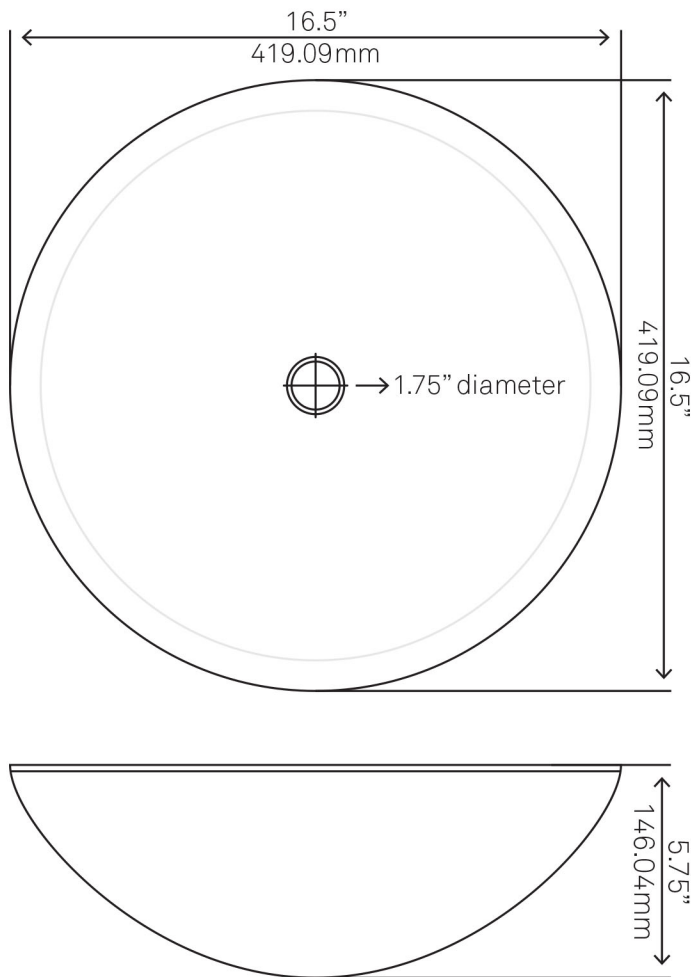

## TIG-8070 FESSO Grey-Green Glass Vessel Sink

Requested By: \_\_\_\_\_

Specific Features: \_\_\_\_\_

### STANDARD SPECIFICATIONS:

- Round, outer textured greyish green glass vessel sink
- Made with high tempered glass
- Scratch resistant and non-porous
- Designed for above counter installation
- Standard U.S. plumbing connections
- 1.75-inch drain opening