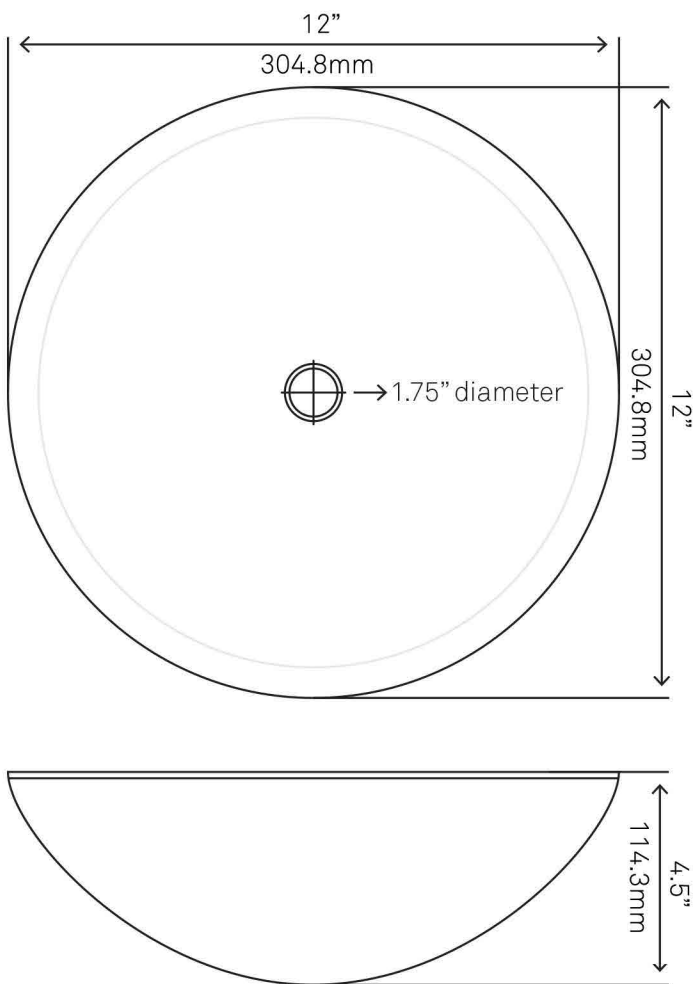

TIG-8048-12 BONIFICARE MINI Glass Vessel Bathroom Sink

Requested By:

Specific Features:

STANDARD SPECIFICATIONS:

- Round clear glass vessel sink
- Polished inside and out
- Made with high tempered glass
- Scratch resistant and non-porous
- Designed for above counter installation
- Standard U.S. plumbing connections
- Made with 1.75-inch drain