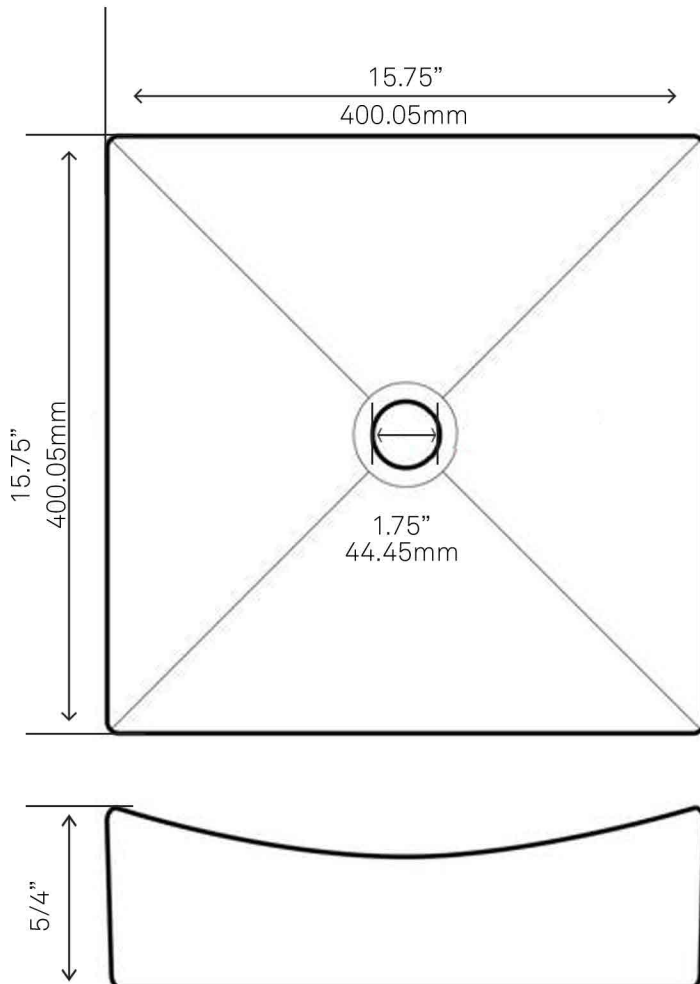

NP-218421 Square White Porcelain Vessel Sink, No Overflow

Requested By:

Specific Features:

STANDARD SPECIFICATIONS:

- All 4 sides, bright white glossy porcelain vessel sink with no overflow
- Designed to sit on top of your vanity
- Easy to clean
- Scratch resistant and non-porous surface
- Above counter installation
- 5-inch tall sides tapering to a 4-inch center
- Standard plumbing connections
- 1.75" standard drain opening