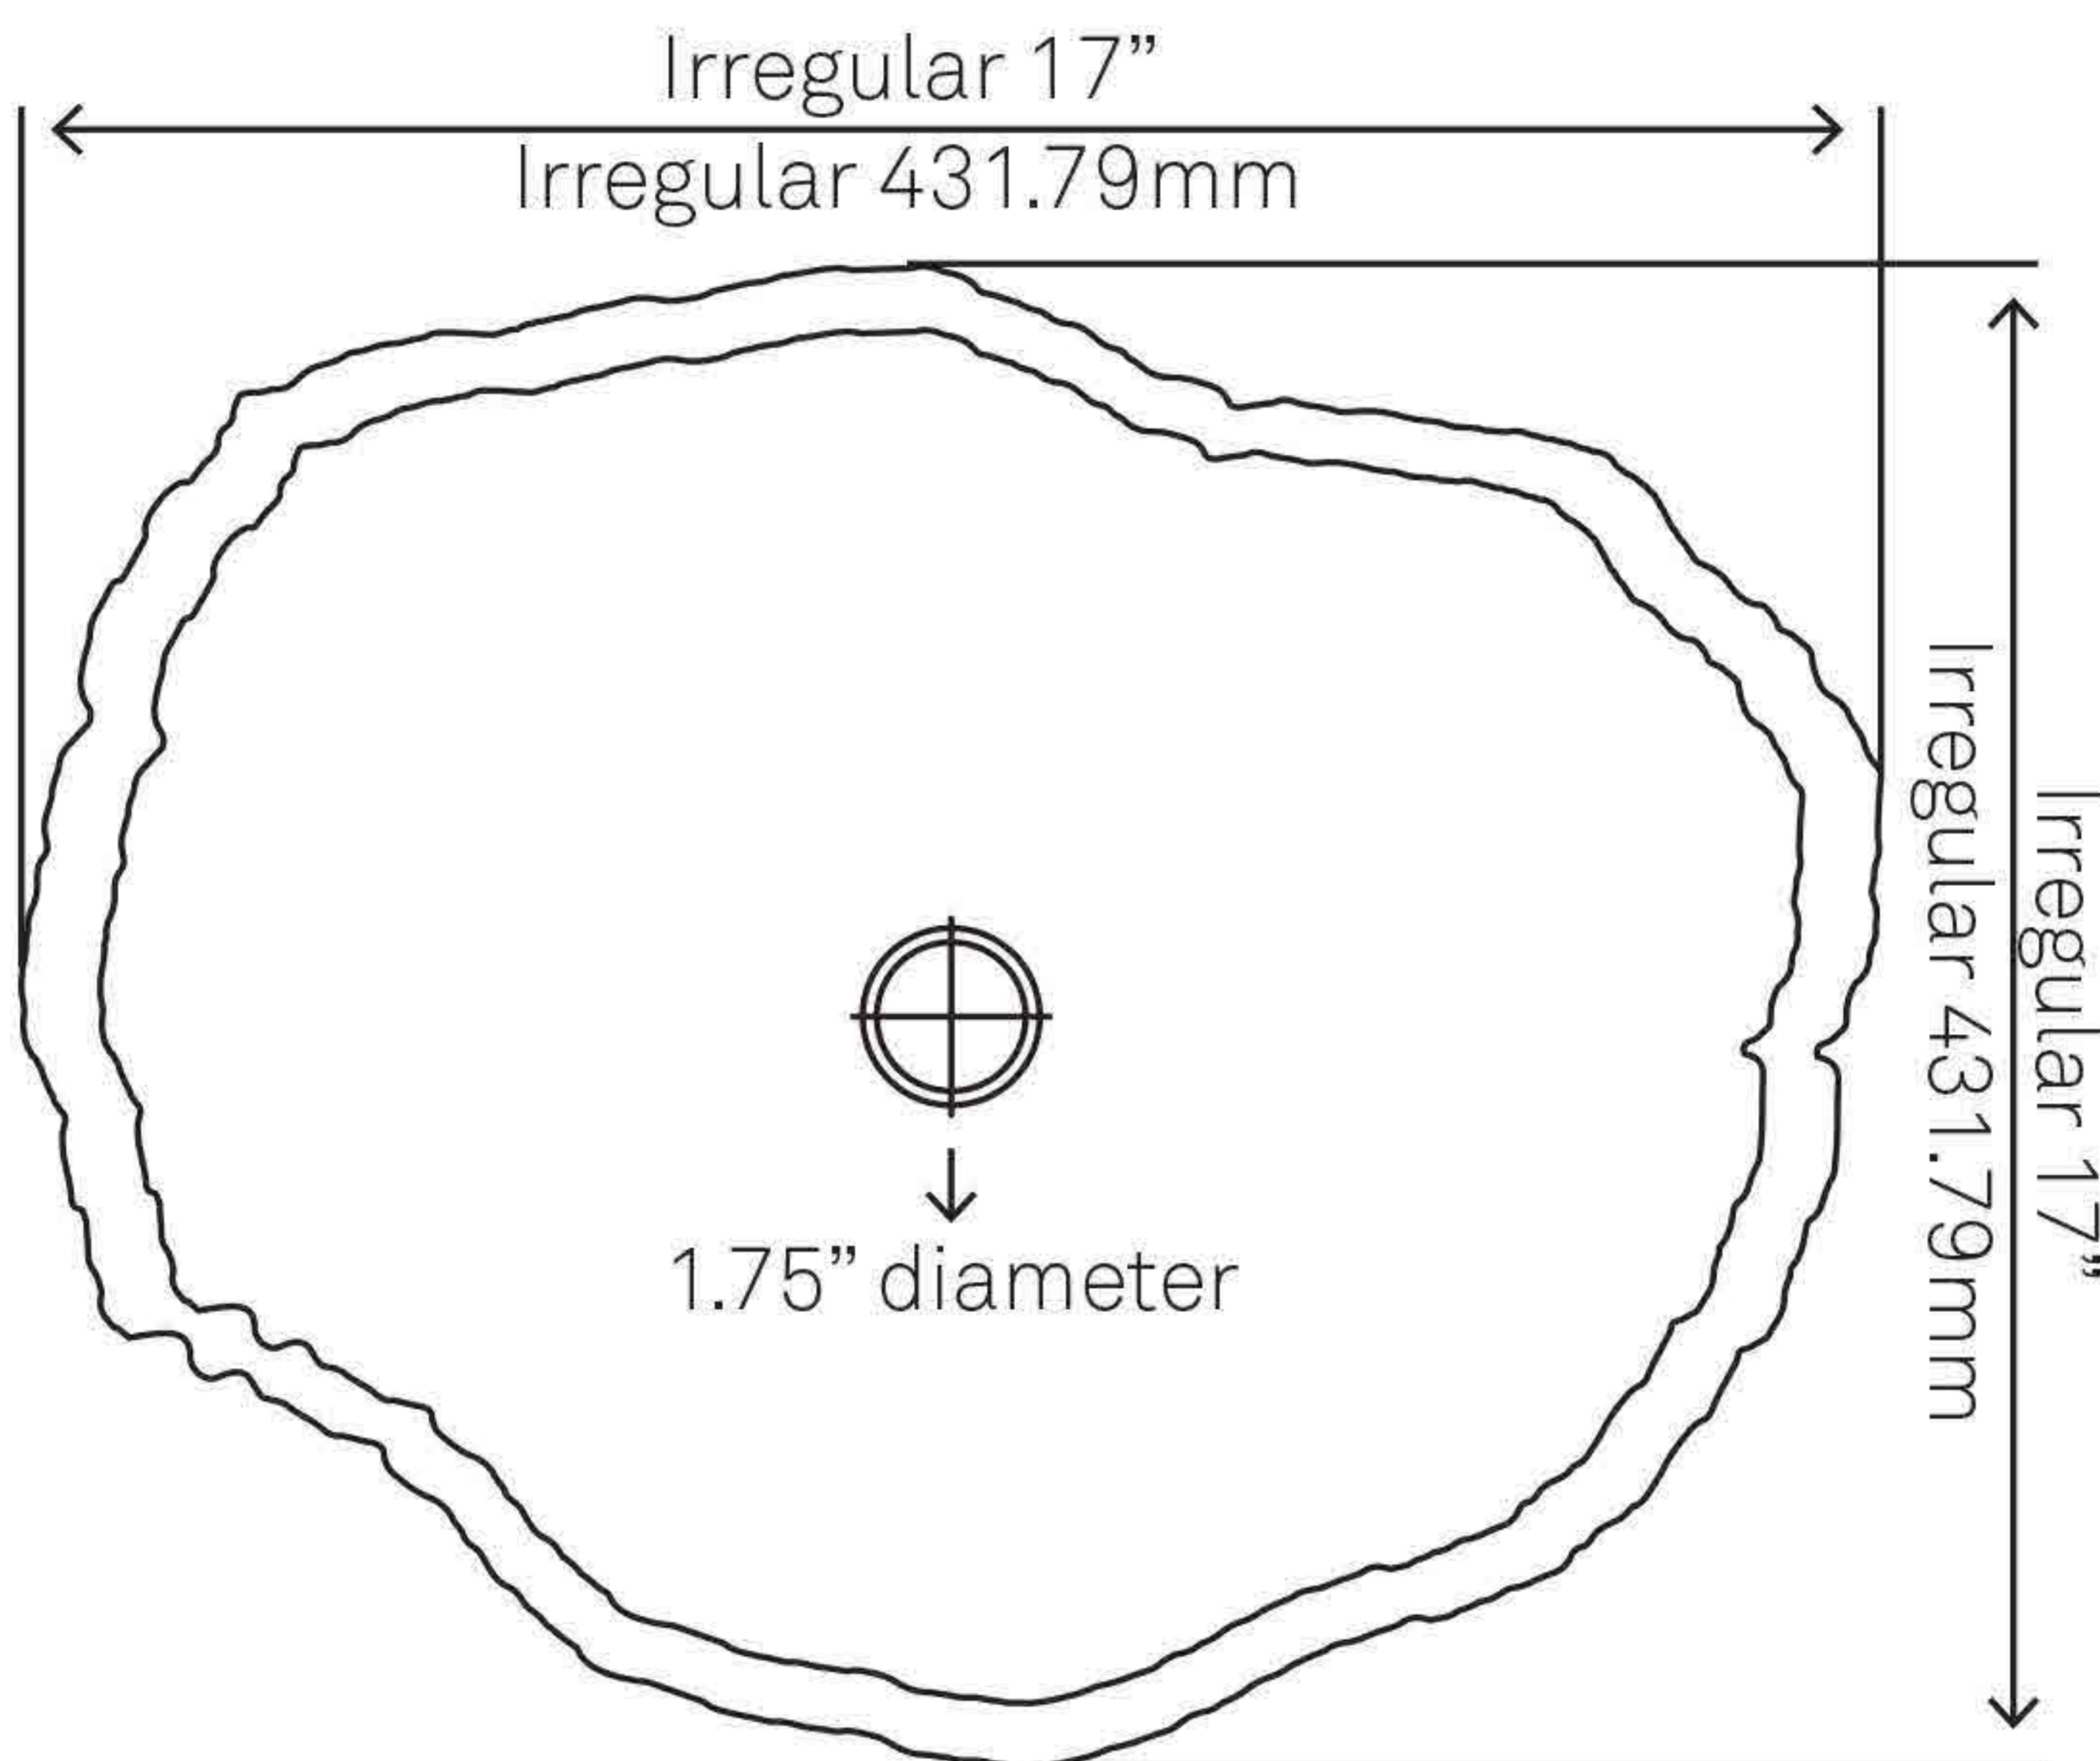

NOSV-FW
Petrified Fossil Wood Vessel Sink

Requested By:

Specific Features:

STANDARD SPECIFICATIONS:

- Irregular petrified wood sink
- Polished inside, natural outside
- Natural stone crafted by our artisans
- Above counter installation
- Each piece is unique
- Photos sent prior to shipping
- No overflow
- No mounting ring necessary
- Standard U.S. plumbing connection