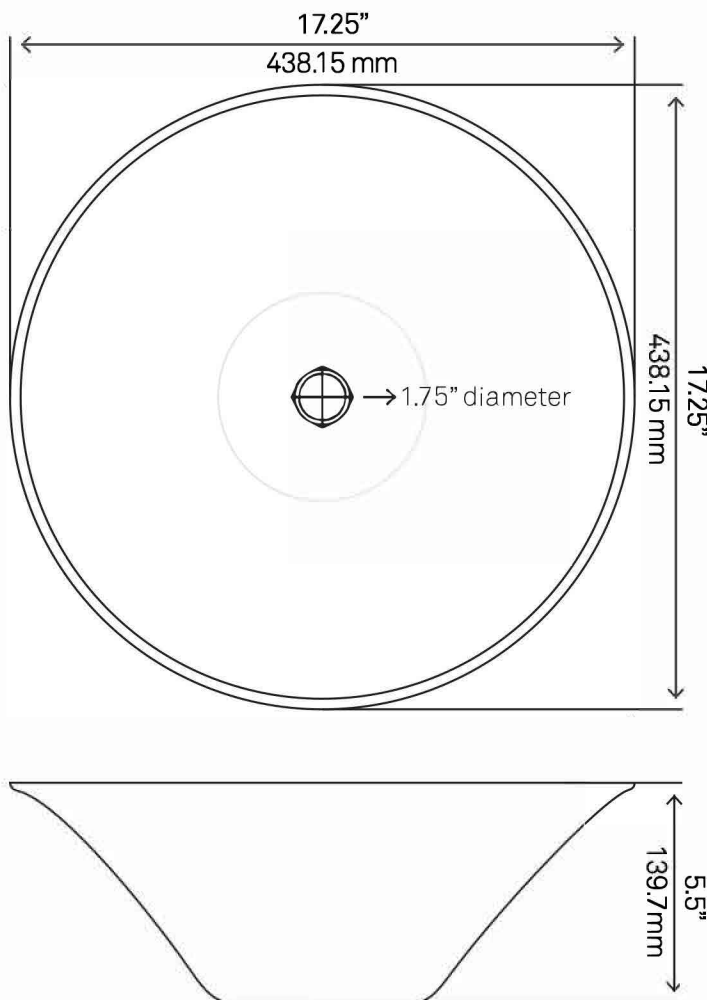

NOHP-G19012 CREDERE Artsy Glass Vessel Bathroom Sink

Requested By:

Specific Features:

STANDARD SPECIFICATIONS:

- Thick tempered glass vessel sink
- Artisan painted silver, black and blue tones
- High tempered glass
- Stain and scratch resistant inside
- Textured painted outside; polished inside
- Inner dimensions: 16.25" x 5"
- Above counter installation
- Standard U.S. plumbing connection
- Novatto faucet sold separately
- Novatto drain with matching mounting ring option available