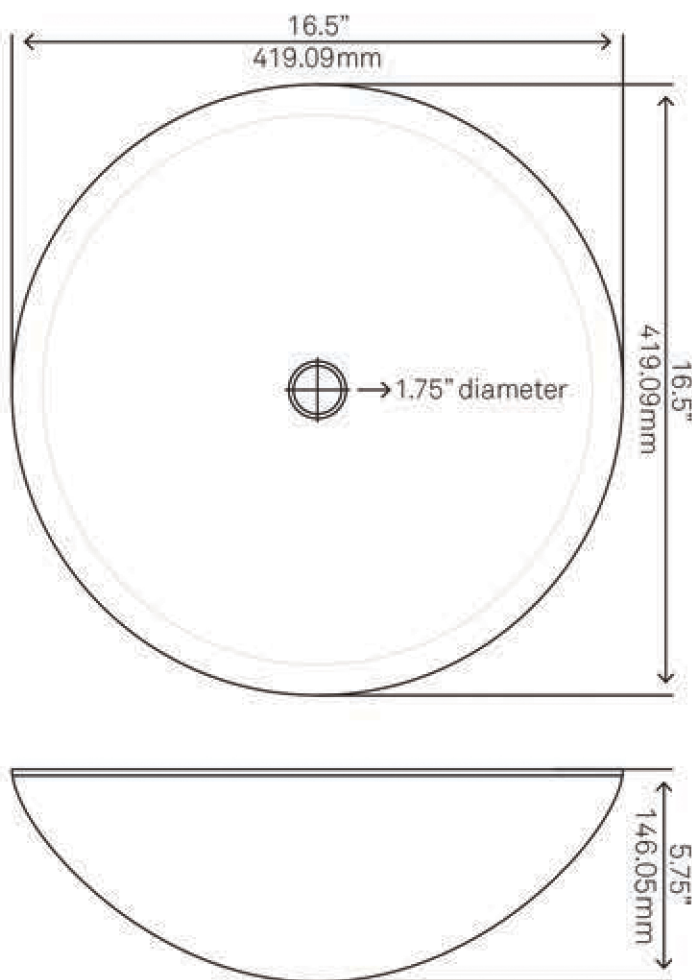

NOHP-G051 Blue and Silver Hand-Painted Glass Vessel Bath Sink

Requested By: _____

Specific Features: _____

STANDARD SPECIFICATIONS:

- Thick, high tempered glass vessel sink
- Stain & scratch resistant; polished inside
- Textured painted outside
- Above counter installation
- Standard U.S. plumbing connection
- 1.75-inch drain opening
- Novatto faucet & drain sold separately