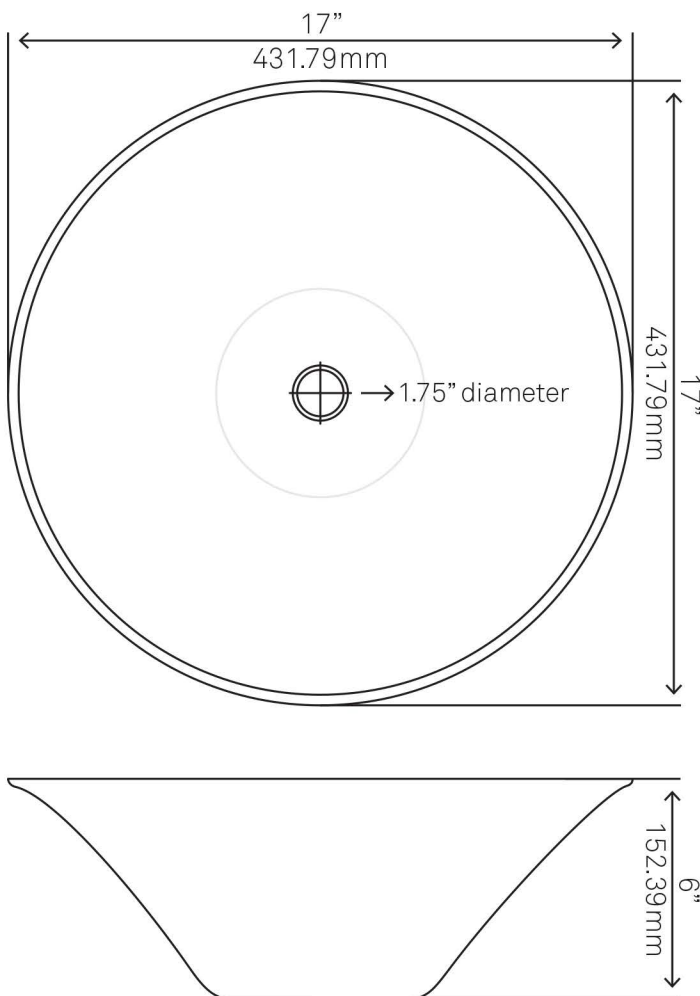

NOHP-G028 MISTO Glass Vessel Bathroom Sink

Requested By:

Specific Features:

STANDARD SPECIFICATIONS:

- Thick tempered glass vessel sink
- Artisan painted red design
- High tempered glass
- Stain and scratch resistant polished inside
- Textured painted outside
- Above counter installation
- Standard U.S. plumbing connection
- Novatto faucet and drain sold separately