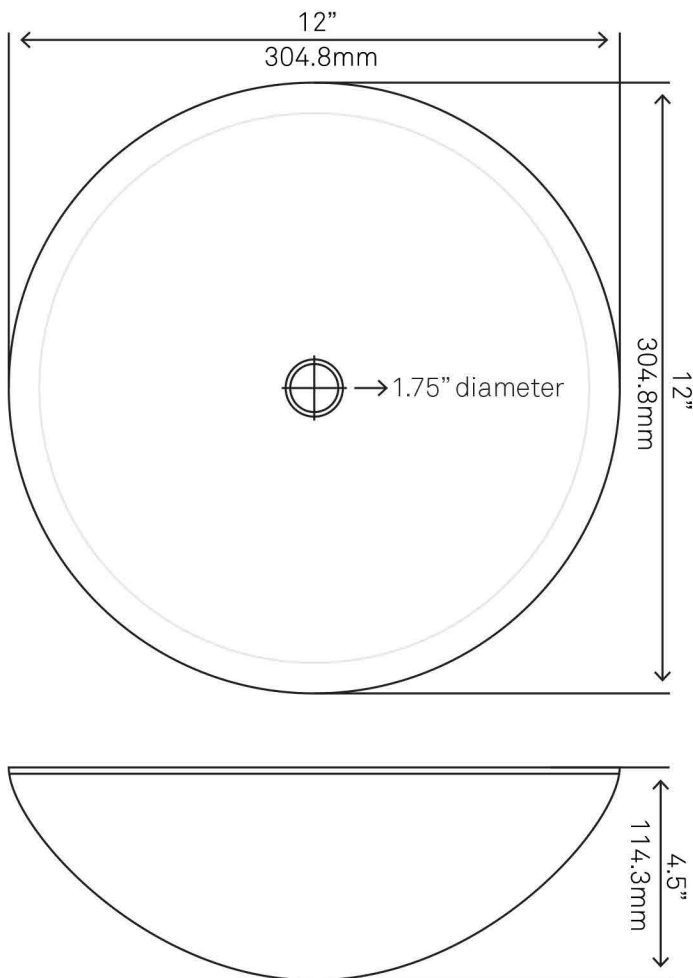

NOHP-G008-12 SANGUINELLO MINI Glass Vessel Bathroom Sink

Requested By:

Specific Features:

STANDARD SPECIFICATIONS:

- Round hand painted vessel sink
- Copper and black tones
- High tempered glass
- Stain and scratch resistant inside
- Textured painted outside
- Above counter installation
- Standard U.S. plumbing connection
- Outer dimensions 12 x 4.5-inches
- 1.75-inch drain opening
- Novatto faucet and drain sold separately