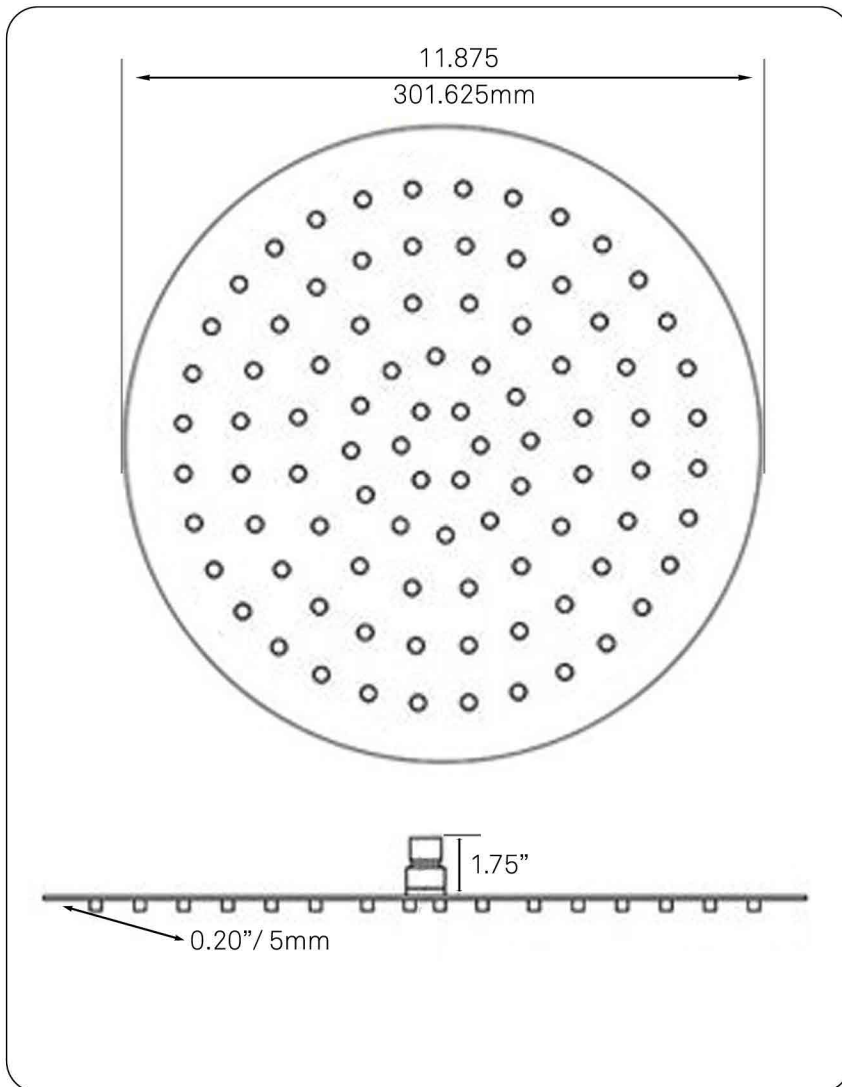

NOTES

Novatto reserves the right (1) to make changes in specifications and materials, and (2) to change or discontinue models, both without notice or obligation. Dimensions are for reference only, see www.Novatto.com for finish options and product availability.

Novatto Inc
TOLL FREE 844.404.4242
www.Novatto.com