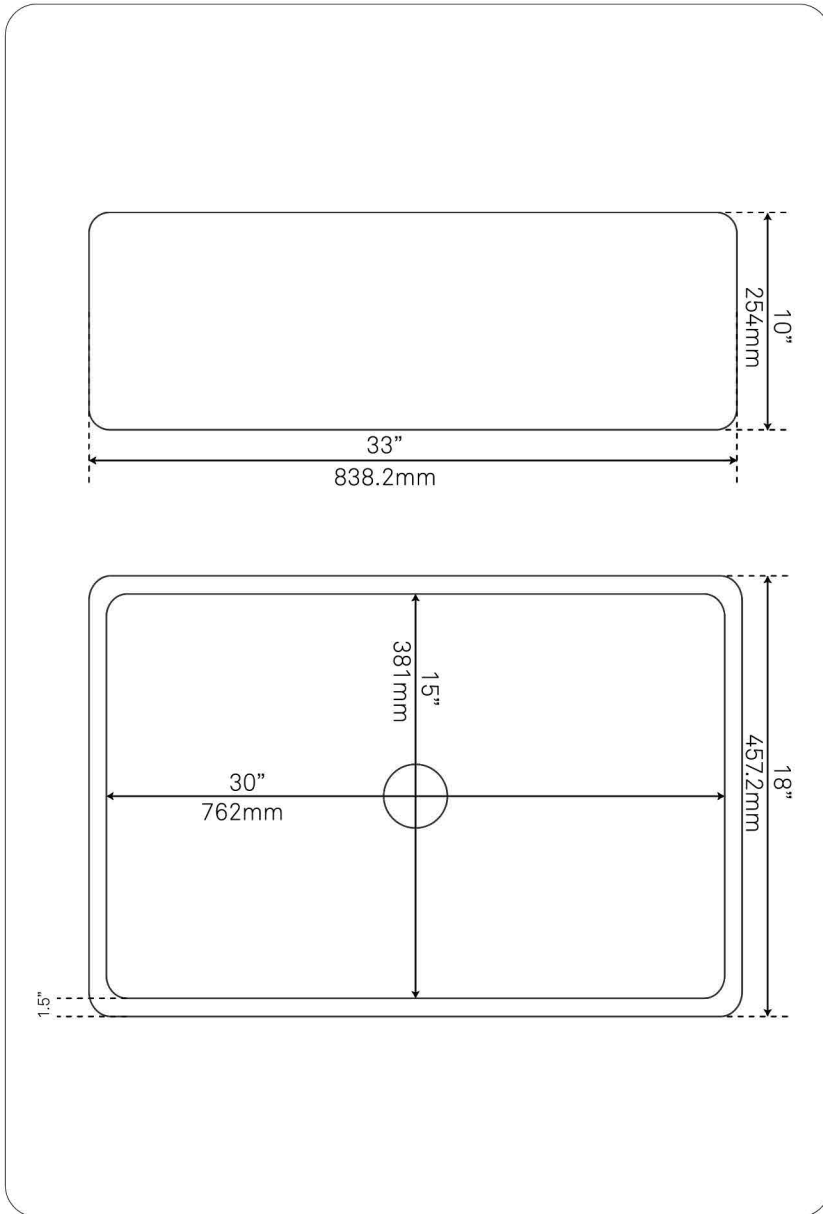

**NKS-SBNCW Single Bowl
Kitchen Sink in Carrara White
Marble w/ Natural Chiseled Apron**

Requested By:

Specific Features:

STANDARD SPECIFICATIONS:

- Three polished sides, front apron chiseled
- Artisan hand crafted natural stone
- Undermount or farmhouse installation
- Approximate dimensions due to handmade craftsmanship
- Outside dimension: 33 x 18 x 10-inches
- Inside dimension: 30 x 15 x 7.5-inches
- 1.5-inch thick side walls
- 3.5-inch drain opening
- Standard U.S. plumbing connection
- *This sink weighs 225 pounds, be sure to re-enforce*