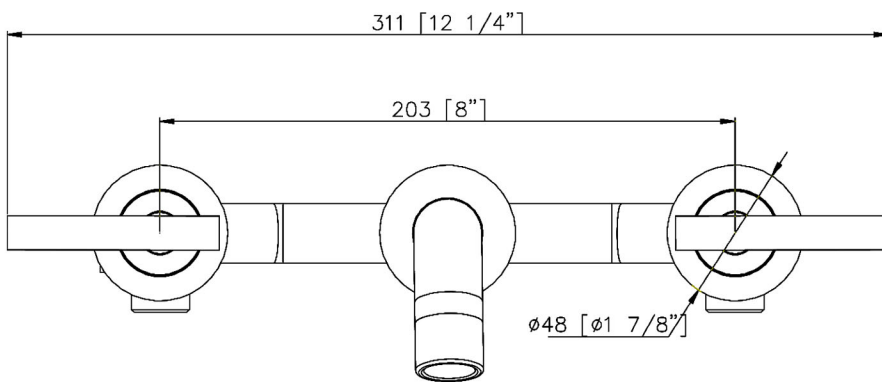

NBF-W04BN KENNEDY Two Handle Wall Mount Bath, Brushed Nickel

Requested By: _____

Specific Features: _____

STANDARD SPECIFICATIONS:

- Wall mount faucet w/ brushed nickel finish
- Double handles
- Solid brass construction
- Includes: Spout, handles, supply lines, mounting hardware and rough in valve
- High pressure ceramic cartridge
- AB1953 low lead compliant
- cUPC Certified
- NSF 61 and NSF 372 certified