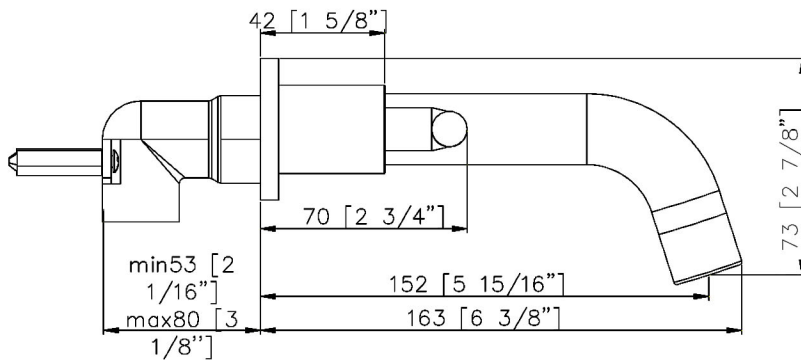

NOTES

Novatto reserves the right (1) to make changes in specifications and materials, and (2) to change or discontinue models, both without notice or obligation. Dimensions are for reference only, see www.Novatto.com for finish options and product availability.

Novatto Inc
TOLL FREE 844.404.4242
www.Novatto.com