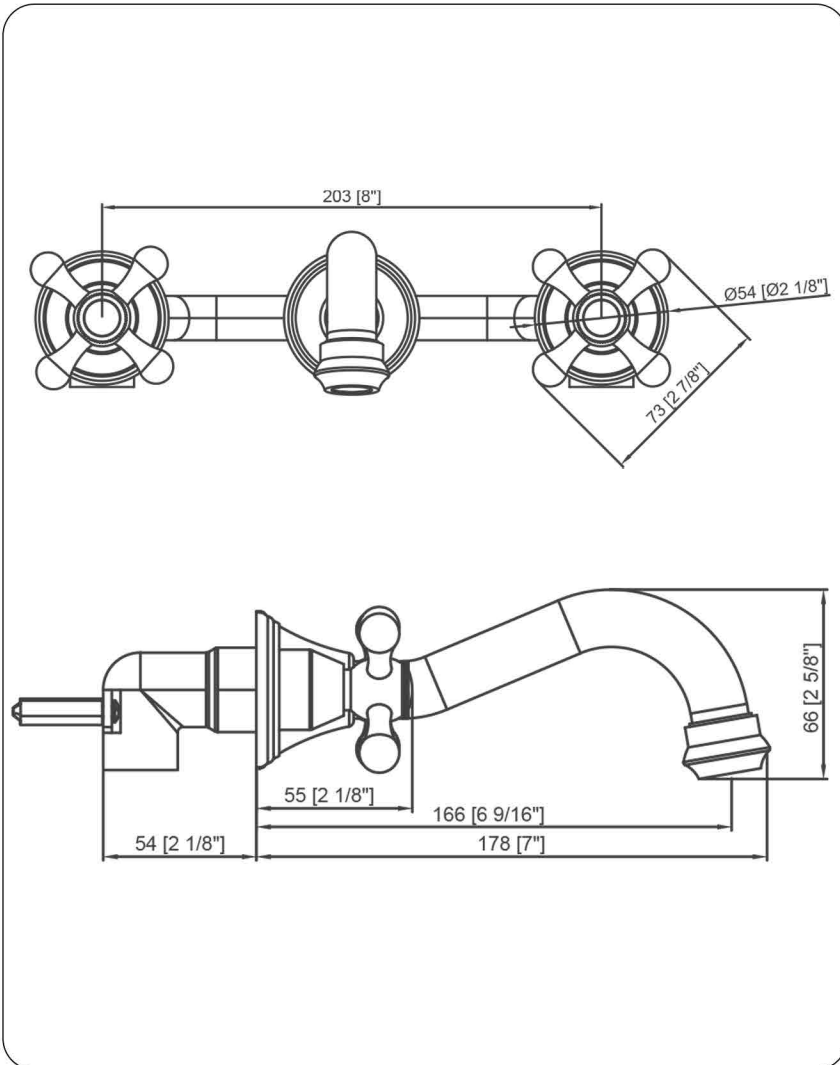

NOTES

Novatto reserves the right (1) to make changes in specifications and materials, and (2) to change or discontinue models, both without notice or obligation. Dimensions are for reference only, see www.Novatto.com for finish options and product availability.

Novatto Inc
TOLL FREE 844.404.4242
www.Novatto.com