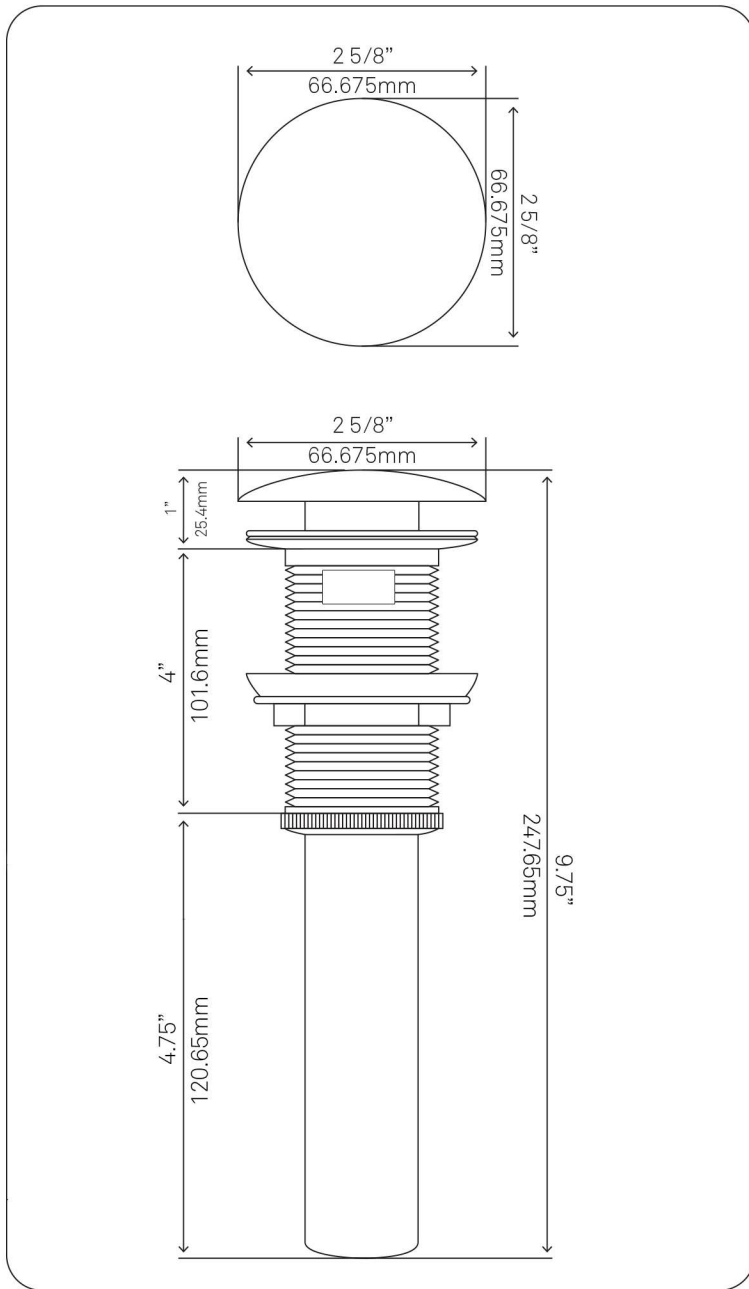

NOTES

Novatto reserves the right (1) to make changes in specifications and materials, and (2) to change or discontinue models, both without notice or obligation. Dimensions are for reference only, see www.NovattoInc.com for finish options and product availability.

Novatto Inc
TOLL FREE 844.404.4242
www.NovattoInc.com