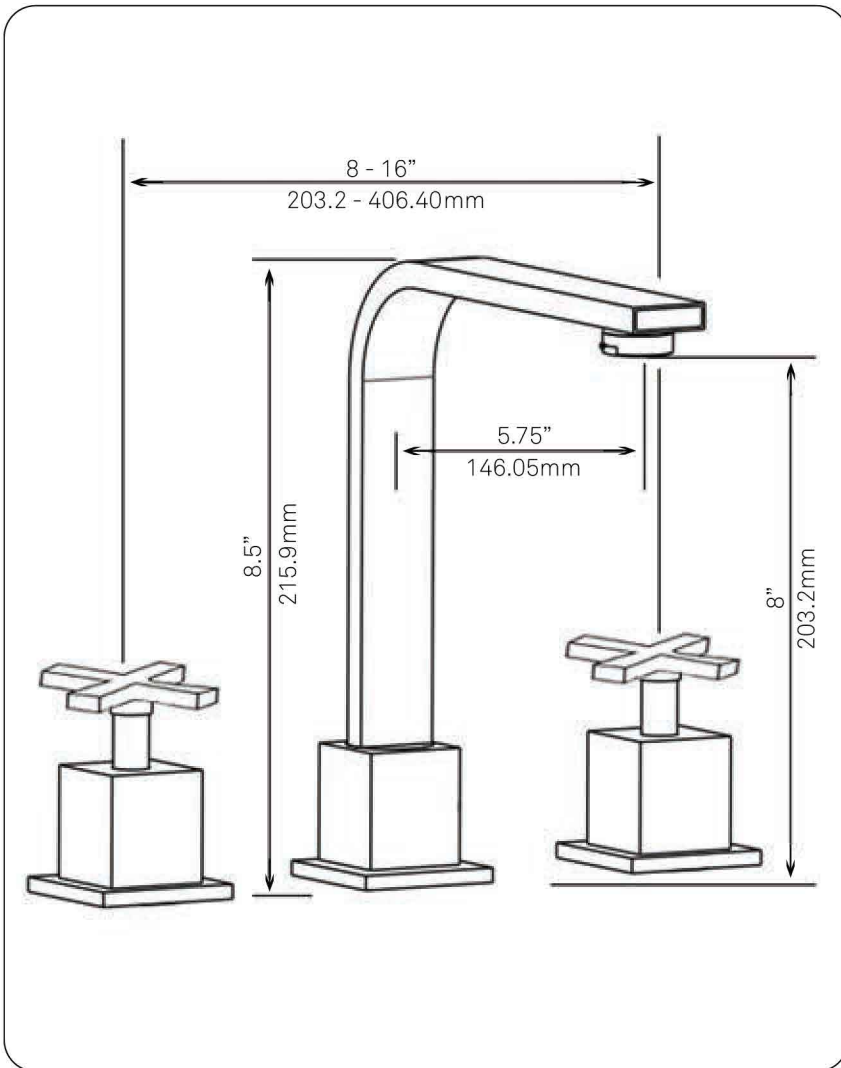

NOTES

Novatto reserves the right (1) to make changes in specifications and materials, and (2) to change or discontinue models, both without notice or obligation. Dimensions are for reference only, see www.NovattoInc.com for finish options and product availability.

Novatto Inc
TOLL FREE 844.404.4242
www.NovattoInc.com