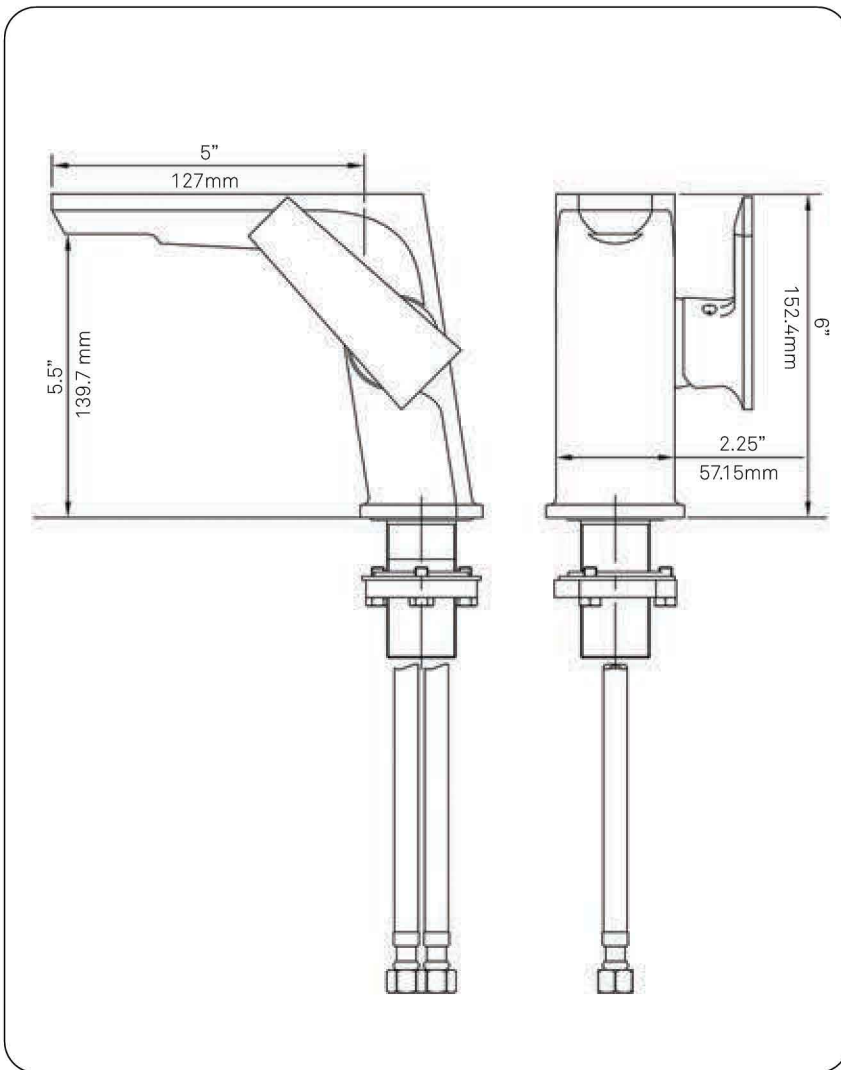

NBF-061BN MILLER Contemporary Single Handle Lav Faucet

Requested By: _____

Specific Features: _____

STANDARD SPECIFICATIONS:

- Brushed nickel finish
- Single handle control
- Solid brass construction
- High pressure ceramic cartridge
- Single hole deck mount installation
- Mounting hardware included
- Spout reach: 5-inches
- Spout height: 5.5-inches
- 1.5-inch mounting hole diameter
- cUPC and AB1953 low lead compliant
- NSF certified

WARRANTY:

- Limited lifetime warranty
- See www.Novatto.com for details

COORDINATING ACCESSORIES:

- PUD-BN pop-up drain
- MR-001BN mounting ring
- Glacier Ice Restoration and Sealer kit

NOTES

Novatto reserves the right (1) to make changes in specifications and materials, and (2) to change or discontinue models, both without notice or obligation. Dimensions are for reference only, see www.Novatto.com for finish options and product availability.