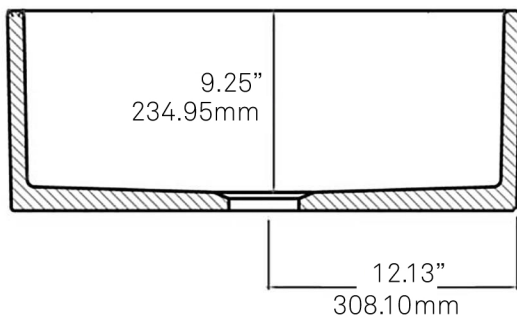

NPK-224922
Single Bowl Farmhouse
Porcelain Kitchen Sink w/Apron

Requested By:

Specific Features:

STANDARD SPECIFICATIONS:

- Porcelain farmhouse kitchen sink
- Rectangle, bright white, glossy ceramic vessel sink w/ no overflow
- Easy to clean, scratch-resistant, and non-porous surface
- Apron front or Undermount installation
- 3.5-inch drain opening
- Inside 22.5 x 16.25 x 9.25-inches
- Standard U.S. plumbing connection