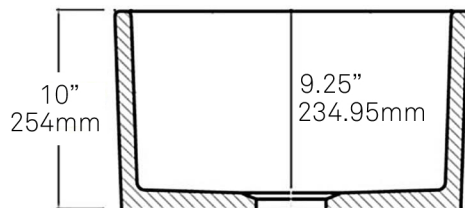

NPK-224922
Single Bowl Farmhouse
Porcelain Kitchen Sink w/Apron

Requested By:

Specific Features:

STANDARD SPECIFICATIONS:

- Porcelain farmhouse kitchen sink
- Rectangle, bright white, glossy ceramic vessel sink w/ no overflow
- Easy to clean, scratch-resistant, and non-porous surface
- Apron front or Undermount installation
- 3.5-inch drain opening
- Inside 22.5 x 16.25 x 9.25-inches
- Standard U.S. plumbing connection