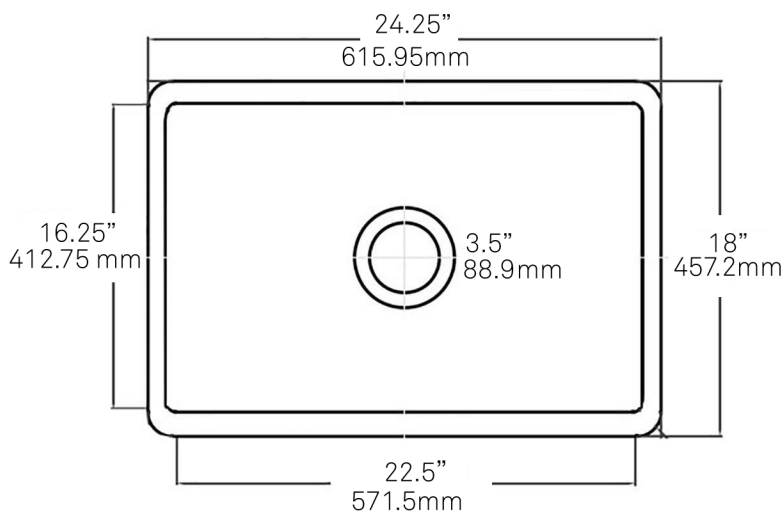

NPK-224922
Single Bowl Farmhouse
Porcelain Kitchen Sink w/Apron

Requested By:

Specific Features:

STANDARD SPECIFICATIONS:

- Porcelain farmhouse kitchen sink
- Rectangle, bright white, glossy ceramic vessel sink w/ no overflow
- Easy to clean, scratch-resistant, and non-porous surface
- Apron front or Undermount installation
- 3.5-inch drain opening
- Inside 22.5 x 16.25 x 9.25-inches
- Standard U.S. plumbing connection