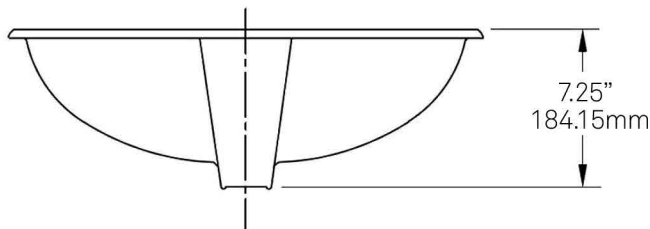

COORDINATING ACCESSORIES:

- PUD-BN-O/CH-O/ORB-O/MB-O pop-up drain
- Glacier Ice Restoration and Sealer kit

NOTES

Novatto reserves the right (1) to make changes in specifications and materials, and (2) to change or discontinue models, both without notice or obligation. Dimensions are for reference only, see www.Novatto.com for finish options and product availability.

Novatto Inc
TOLL FREE 844.404.4242
www.Novatto.com