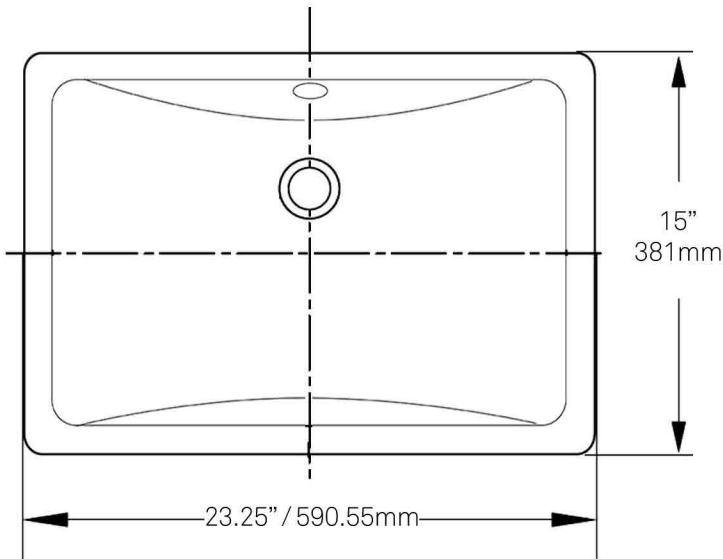

NP-U213907 Rectangle Ceramic Undermount Sink With Overflow

Requested By: _____

Specific Features: _____

STANDARD SPECIFICATIONS:

- Extra wide rectangle glossy white ceramic undermount sink
- Easy to clean scratch resistant surface
- Non-porous material
- Designed for undermount installation
- Standard U.S. plumbing overflow connections
- Inner dimensions: 21.25 x 12.75 x 6-inches tall
- Has overflow
- MUST use overflow drain