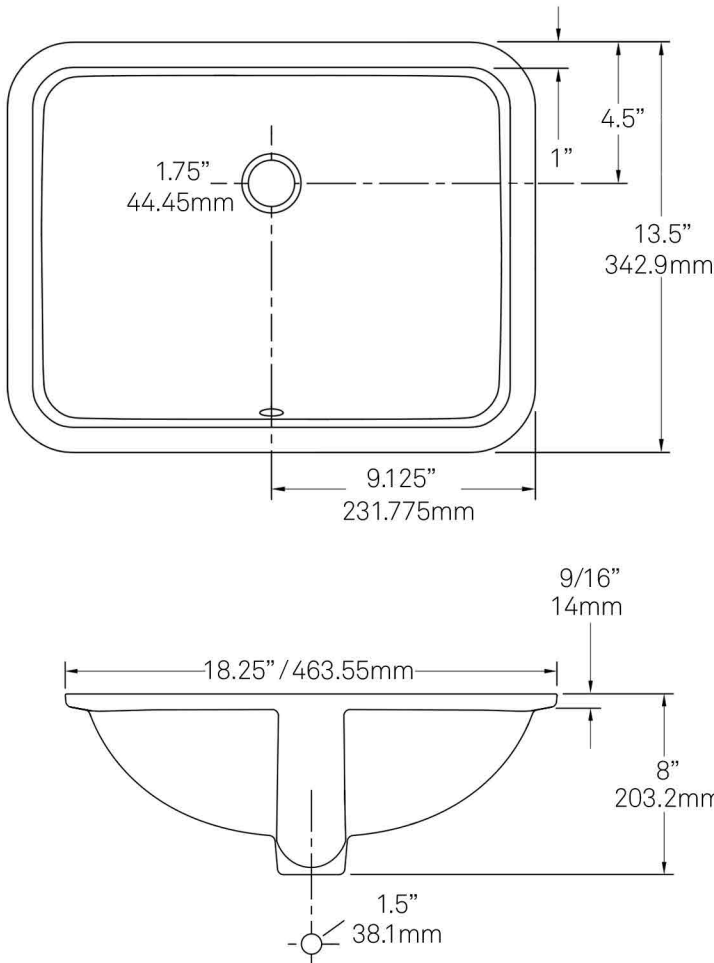

NP-U193902 Rectangle Ceramic Undermount Sink With Overflow

Requested By:

Specific Features:

STANDARD SPECIFICATIONS:

- Rectangle glossy white ceramic undermount sink
- Easy to clean scratch resistant surface
- Non-porous material
- Designed for undermount installation
- Standard U.S. plumbing overflow connections
- Inner dimensions: 16.25 x 11.5 x 6.5-inches tall
- Has overflow
- MUST use overflow drain