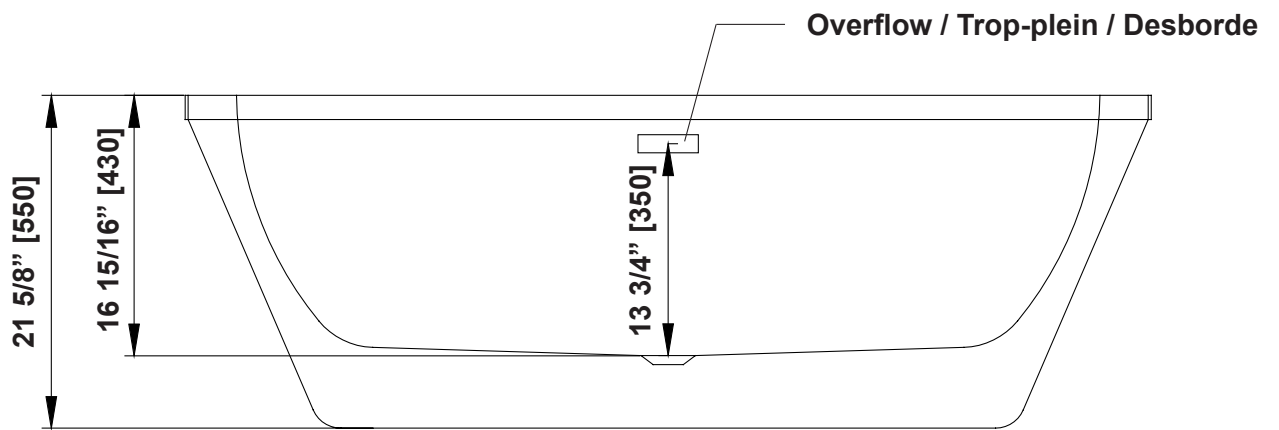

**SPECIFICATION
SPÉCIFICATIONS
ESPECIFICACIONES**

*Measures: inch [millimeter]
Mesures: pouce [millimètre]
Medidas: pulgadas [milímetros]*