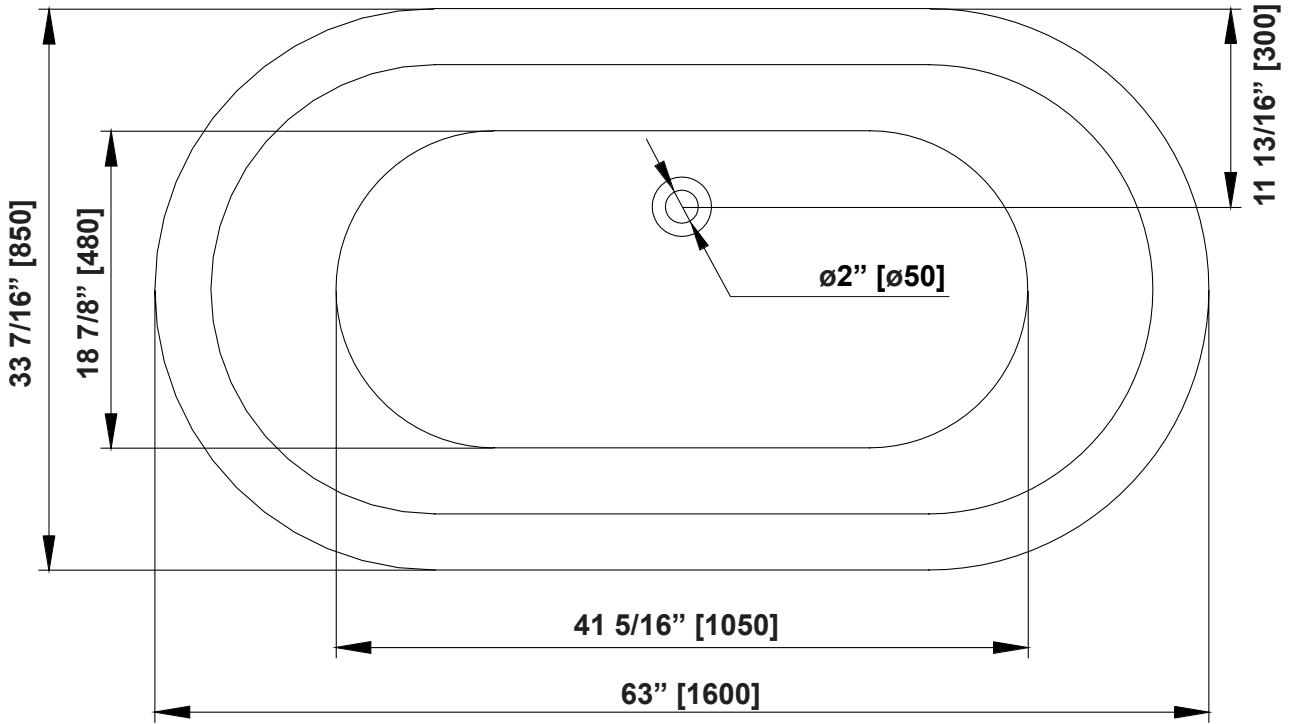

# KAYLEE

63-in. FREESTANDING BATHTUB

## Features

<b>Dimensions</b>	· 63 W x 33 D x 22 H in.
<b>Finish</b>	· Pure white
<b>Material</b>	· High-gloss acrylic reinforced with fiberglass
<b>Faucet Mount</b>	· Deck mounted · Freestanding · Wall mounted
<b>Hardware</b>	· White pop-up drain and overflow drain cover included
<b>Tub Legs</b>	· 5 concealed adjustable leveling legs
<b>Immersion Depth</b>	· 13.78 in.
<b>Water Capacity</b>	· 58.12 gal.
<b>Included</b>	· Pre-installed drain hardware · Flexible pipe for water drainage
<b>Not Included</b>	· Faucet

**SPECIFICATION  
SPÉCIFICATIONS  
ESPECIFICACIONES**

*Measures: inch [millimeter]  
Mesures: pouce [millimètre]  
Medidas: pulgadas [milímetros]*