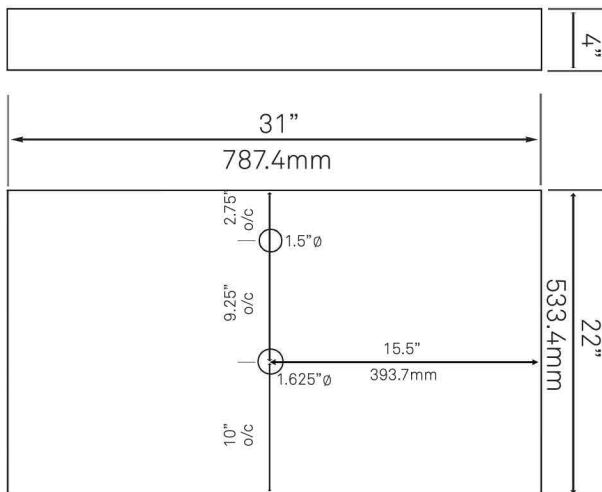

30-in Bath Vanity with Carrara Marble Counter, Backsplash & Handles

Requested By: _____

Specific Features: _____

STANDARD SPECIFICATIONS:

- 30-inch bathroom vanity in café mocha
- Carrara marble counter
- Includes: handles, countertop, backsplash and vanity
- Vanity constructed of solid wood and veneer
- Thick ¾-inch side panels
- Freestanding installation
- Back wall cut-out: 8" x 11"
- Backsplash: 31" x 4" x .75"
- Vanity comes fully assembled; countertop, backsplash & handles need to be assembled
- Tip-resistant strap included