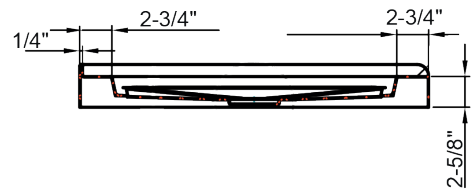

### Center Drain Base Dimensions

Front View

Side View

Part #	Size	A	B	C	D	E	F	G	H
PFSBA3636WH	36" x 36"	35-7/8"	32-3/8"	16-3/16"	17-15/16"	35-7/8"	30-7/8"	15-7/16"	17-3/16"
PFSBA4234WH	42" x 34"	41-7/8"	38-7/16"	19-1/4"	20-15/16"	33-7/8"	28-7/8"	14-7/16"	16-3/16"
PFSBA4242WH	42" x 42"	41-7/8"	38-7/16"	19-1/4"	20-15/16"	41-7/8"	36-7/8"	18-5/16"	20-3/16"
PFSBA4832WH	48" x 32"	47-7/8"	44-7/16"	22-3/16"	23-15/16"	31-7/8"	26-7/8"	13-7/16"	15-3/16"
PFSBA4834WH	48" x 34"	47-3/4"	44-1/4"	22-1/8"	23-7/8"	33-3/4"	28-3/4"	14-3/4"	16-1/8"
PFSBA4836WH	48" x 36"	47-3/4"	44-1/4"	22-1/8"	23-7/8"	35-7/8"	30-7/8"	15-7/16"	17-3/16"
PFSBA6034WH	60" x 34"	59-7/8"	56-3/8"	28-3/16"	29-15/16"	33-7/8"	28-7/8"	14-7/16"	16-3/16"
PFSBA6036WH	60" x 36"	59-7/8"	56-3/8"	28-3/16"	29-15/16"	35-7/8"	30-7/8"	15-7/16"	17-3/16"
PFSBA6042WH	60" x 42"	59-7/8"	56-3/8"	28-3/16"	29-15/16"	41-7/8"	36-7/8"	18-5/16"	20-3/16"

### Left/Right\* Drain Base Dimensions

Front View

Side View

\* Left hand model shown. Right hand model is exact opposite.

Part #	Drain Location	Size	A	B	C	D	E	F	G
PFSBA6030LWH	Left	60" x 30"	59-7/8"	55-1/4"	30"	15"	24-1/2"	12-1/4"	8-1/4"
PFSBA6030RWH	Right	60" x 30"	59-7/8"	55-1/4"	30"	15"	24-1/2"	12-1/4"	8-1/4"
PFSBA6032LWH	Left	60" x 32"	59-7/8"	55-1/4"	31-7/8"	15-15/16"	26-3/8"	13-3/16"	8-1/4"
PFSBA6032RWH	Right	60" x 32"	59-7/8"	55-1/4"	31-7/8"	15-15/16"	26-3/8"	13-3/16"	8-1/4"

Note: All dimensions and specifications are nominal and may vary  $\pm 1/4"$ . Use actual products for accuracy in critical situations.