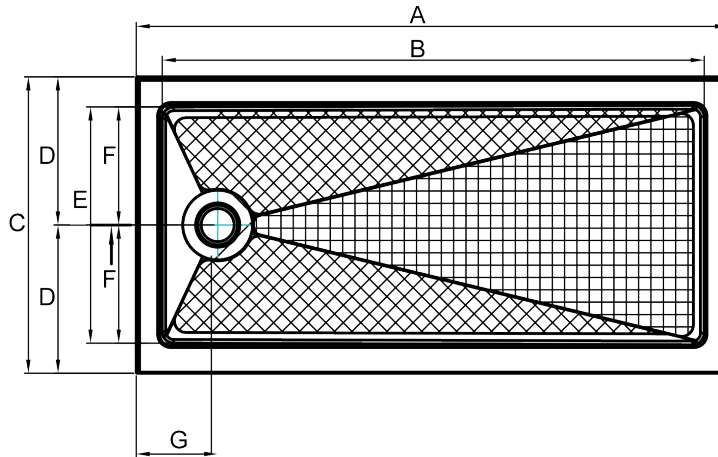

### Center Drain Base Dimensions

Front View

Side View

Part #	Size	A	B	C	D	E	F	G	H
PFSBA3636WH	36" x 36"	35-7/8"	32-3/8"	16-3/16"	17-15/16"	35-7/8"	30-7/8"	15-7/16"	17-3/16"
PFSBA4234WH	42" x 34"	41-7/8"	38-7/16"	19-1/4"	20-15/16"	33-7/8"	28-7/8"	14-7/16"	16-3/16"
PFSBA4242WH	42" x 42"	41-7/8"	38-7/16"	19-1/4"	20-15/16"	41-7/8"	36-7/8"	18-5/16"	20-3/16"
PFSBA4832WH	48" x 32"	47-7/8"	44-7/16"	22-3/16"	23-15/16"	31-7/8"	26-7/8"	13-7/16"	15-3/16"
PFSBA4834WH	48" x 34"	47-3/4"	44-1/4"	22-1/8"	23-7/8"	33-3/4"	28-3/4"	14-3/4"	16-1/8"
PFSBA4836WH	48" x 36"	47-3/4"	44-1/4"	22-1/8"	23-7/8"	35-7/8"	30-7/8"	15-7/16"	17-3/16"
PFSBA6034WH	60" x 34"	59-7/8"	56-3/8"	28-3/16"	29-15/16"	33-7/8"	28-7/8"	14-7/16"	16-3/16"
PFSBA6036WH	60" x 36"	59-7/8"	56-3/8"	28-3/16"	29-15/16"	35-7/8"	30-7/8"	15-7/16"	17-3/16"
PFSBA6042WH	60" x 42"	59-7/8"	56-3/8"	28-3/16"	29-15/16"	41-7/8"	36-7/8"	18-5/16"	20-3/16"

### Left/Right\* Drain Base Dimensions

Front View

Side View

\* Left hand model shown. Right hand model is exact opposite.

Part #	Drain Location	Size	A	B	C	D	E	F	G
PFSBA6030LWH	Left	60" x 30"	59-7/8"	55-1/4"	30"	15"	24-1/2"	12-1/4"	8-1/4"
PFSBA6030RWH	Right	60" x 30"	59-7/8"	55-1/4"	30"	15"	24-1/2"	12-1/4"	8-1/4"
PFSBA6032LWH	Left	60" x 32"	59-7/8"	55-1/4"	31-7/8"	15-15/16"	26-3/8"	13-3/16"	8-1/4"
PFSBA6032RWH	Right	60" x 32"	59-7/8"	55-1/4"	31-7/8"	15-15/16"	26-3/8"	13-3/16"	8-1/4"