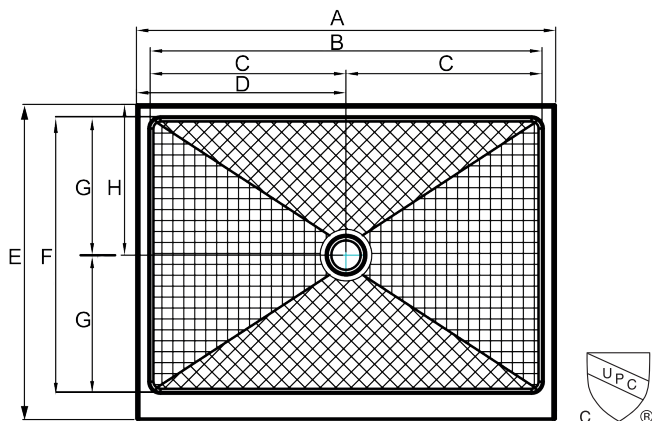

### Product Offering

Part Number	Size	Drain Location
PFSBA3636WH	36" x 36"	Center
PFSBA4234WH	42" x 34"	Center
PFSBA4242WH	42" x 42"	Center
PFSBA4832WH	48" x 32"	Center
PFSBA4834WH	48" x 34"	Center
PFSBA4836WH	48" x 36"	Center
PFSBA6030LWH	60" x 30"	Left
PFSBA6030RWH	60" x 30"	Right
PFSBA6032LWH	60" x 32"	Left
PFSBA6032RWH	60" x 32"	Right
PFSBA6034WH	60" x 34"	Center
PFSBA6036WH	60" x 36"	Center
PFSBA6042WH	60" x 42"	Center

### Center Drain Base Dimensions

Front View

Side View

Part #	Size	A	B	C	D	E	F	G	H
PFSBA3636WH	36" x 36"	35-7/8"	32-3/8"	16-3/16"	17-15/16"	35-7/8"	30-7/8"	15-7/16"	17-3/16"
PFSBA4234WH	42" x 34"	41-7/8"	38-7/16"	19-1/4"	20-15/16"	33-7/8"	28-7/8"	14-7/16"	16-3/16"
PFSBA4242WH	42" x 42"	41-7/8"	38-7/16"	19-1/4"	20-15/16"	41-7/8"	36-7/8"	18-5/16"	20-3/16"
PFSBA4832WH	48" x 32"	47-7/8"	44-7/16"	22-3/16"	23-15/16"	31-7/8"	26-7/8"	13-7/16"	15-3/16"
PFSBA4834WH	48" x 34"	47-3/4"	44-1/4"	22-1/8"	23-7/8"	33-3/4"	28-3/4"	14-3/4"	16-1/8"
PFSBA4836WH	48" x 36"	47-3/4"	44-1/4"	22-1/8"	23-7/8"	35-7/8"	30-7/8"	15-7/16"	17-3/16"
PFSBA6034WH	60" x 34"	59-7/8"	56-3/8"	28-3/16"	29-15/16"	33-7/8"	28-7/8"	14-7/16"	16-3/16"
PFSBA6036WH	60" x 36"	59-7/8"	56-3/8"	28-3/16"	29-15/16"	35-7/8"	30-7/8"	15-7/16"	17-3/16"
PFSBA6042WH	60" x 42"	59-7/8"	56-3/8"	28-3/16"	29-15/16"	41-7/8"	36-7/8"	18-5/16"	20-3/16"

### Left/Right\* Drain Base Dimensions

Front View

Side View

\* Left hand model shown. Right hand model is exact opposite.

Part #	Drain Location	Size	A	B	C	D	E	F	G
PFSBA6030LWH	Left	60" x 30"	59-7/8"	55-1/4"	30"	15"	24-1/2"	12-1/4"	8-1/4"
PFSBA6030RWH	Right	60" x 30"	59-7/8"	55-1/4"	30"	15"	24-1/2"	12-1/4"	8-1/4"
PFSBA6032LWH	Left	60" x 32"	59-7/8"	55-1/4"	31-7/8"	15-15/16"	26-3/8"	13-3/16"	8-1/4"
PFSBA6032RWH	Right	60" x 32"	59-7/8"	55-1/4"	31-7/8"	15-15/16"	26-3/8"	13-3/16"	8-1/4"

Note: All dimensions and specifications are nominal and may vary  $\pm 1/4"$ . Use actual products for accuracy in critical situations.