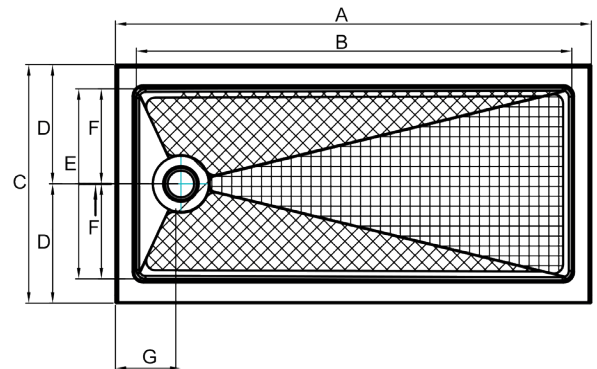

Center Drain Base Dimensions

Part #	Size	A	B	C	D	E	F	G	H
PFSBA3636WH	36" x 36"	35-7/8"	32-3/8"	16-3/16"	17-15/16"	35-7/8"	30-7/8"	15-7/16"	17-3/16"
PFSBA4234WH	42" x 34"	41-7/8"	38-7/16"	19-1/4"	20-15/16"	33-7/8"	28-7/8"	14-7/16"	16-3/16"
PFSBA4242WH	42" x 42"	41-7/8"	38-7/16"	19-1/4"	20-15/16"	41-7/8"	36-7/8"	18-5/16"	20-3/16"
PFSBA4832WH	48" x 32"	47-7/8"	44-7/16"	22-3/16"	23-15/16"	31-7/8"	26-7/8"	13-7/16"	15-3/16"
PFSBA4834WH	48" x 34"	47-3/4"	44-1/4"	22-1/8"	23-7/8"	33-3/4"	28-3/4"	14-3/4"	16-1/8"
PFSBA4836WH	48" x 36"	47-3/4"	44-1/4"	22-1/8"	23-7/8"	35-7/8"	30-7/8"	15-7/16"	17-3/16"
PFSBA6034WH	60" x 34"	59-7/8"	56-3/8"	28-3/16"	29-15/16"	33-7/8"	28-7/8"	14-7/16"	16-3/16"
PFSBA6036WH	60" x 36"	59-7/8"	56-3/8"	28-3/16"	29-15/16"	35-7/8"	30-7/8"	15-7/16"	17-3/16"
PFSBA6042WH	60" x 42"	59-7/8"	56-3/8"	28-3/16"	29-15/16"	41-7/8"	36-7/8"	18-5/16"	20-3/16"

Acrylic Shower Floors Hammond Series

Left/Right* Drain Base Dimensions

Front View

* Left hand model shown. Right hand model is exact opposite.

Part #	Drain Location	Size	A	B	C	D	E	F	G
PFSBA6030LWH	Left	60" x 30"	59-7/8"	55-1/4"	30"	15"	24-1/2"	12-1/4"	8-1/4"
PFSBA6030RWH	Right	60" x 30"	59-7/8"	55-1/4"	30"	15"	24-1/2"	12-1/4"	8-1/4"
PFSBA6032LWH	Left	60" x 32"	59-7/8"	55-1/4"	31-7/8"	15-15/16"	26-3/8"	13-3/16"	8-1/4"
PFSBA6032RWH	Right	60" x 32"	59-7/8"	55-1/4"	31-7/8"	15-15/16"	26-3/8"	13-3/16"	8-1/4"