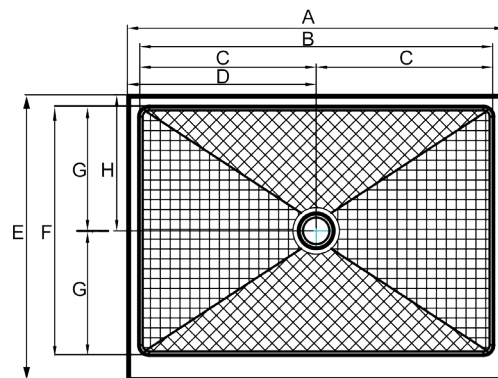

Center Drain Base Dimensions

Part #	Size	A	B	C	D	E	F	G	H
PFSBA3636WH	36" x 36"	35-7/8"	32-3/8"	16-3/16"	17-15/16"	35-7/8"	30-7/8"	15-7/16"	17-3/16"
PFSBA4234WH	42" x 34"	41-7/8"	38-7/16"	19-1/4"	20-15/16"	33-7/8"	28-7/8"	14-7/16"	16-3/16"
PFSBA4242WH	42" x 42"	41-7/8"	38-7/16"	19-1/4"	20-15/16"	41-7/8"	36-7/8"	18-5/16"	20-3/16"
PFSBA4832WH	48" x 32"	47-7/8"	44-7/16"	22-3/16"	23-15/16"	31-7/8"	26-7/8"	13-7/16"	15-3/16"
PFSBA4834WH	48" x 34"	47-3/4"	44-1/4"	22-1/8"	23-7/8"	33-3/4"	28-3/4"	14-3/4"	16-1/8"
PFSBA4836WH	48" x 36"	47-3/4"	44-1/4"	22-1/8"	23-7/8"	35-7/8"	30-7/8"	15-7/16"	17-3/16"
PFSBA6034WH	60" x 34"	59-7/8"	56-3/8"	28-3/16"	29-15/16"	33-7/8"	28-7/8"	14-7/16"	16-3/16"
PFSBA6036WH	60" x 36"	59-7/8"	56-3/8"	28-3/16"	29-15/16"	35-7/8"	30-7/8"	15-7/16"	17-3/16"
PFSBA6042WH	60" x 42"	59-7/8"	56-3/8"	28-3/16"	29-15/16"	41-7/8"	36-7/8"	18-5/16"	20-3/16"