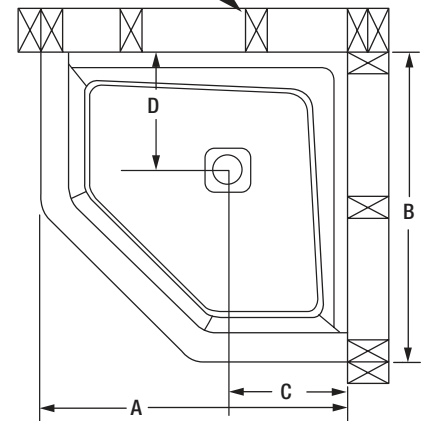

Center Drain Base Dimensions

Part #	Size	A	B	C	D	E	F	G	H
PFSBA3636WH	36" x 36"	35-7/8"	32-3/8"	16-3/16"	17-15/16"	35-7/8"	30-7/8"	15-7/16"	17-3/16"
PFSBA4234WH	42" x 34"	41-7/8"	38-7/16"	19-1/4"	20-15/16"	33-7/8"	28-7/8"	14-7/16"	16-3/16"
PFSBA4242WH	42" x 42"	41-7/8"	38-7/16"	19-1/4"	20-15/16"	41-7/8"	36-7/8"	18-5/16"	20-3/16"
PFSBA4832WH	48" x 32"	47-7/8"	44-7/16"	22-3/16"	23-15/16"	31-7/8"	26-7/8"	13-7/16"	15-3/16"
PFSBA4834WH	48" x 34"	47-3/4"	44-1/4"	22-1/8"	23-7/8"	33-3/4"	28-3/4"	14-3/4"	16-1/8"
PFSBA4836WH	48" x 36"	47-3/4"	44-1/4"	22-1/8"	23-7/8"	35-7/8"	30-7/8"	15-7/16"	17-3/16"
PFSBA6034WH	60" x 34"	59-7/8"	56-3/8"	28-3/16"	29-15/16"	33-7/8"	28-7/8"	14-7/16"	16-3/16"
PFSBA6036WH	60" x 36"	59-7/8"	56-3/8"	28-3/16"	29-15/16"	35-7/8"	30-7/8"	15-7/16"	17-3/16"
PFSBA6042WH	60" x 42"	59-7/8"	56-3/8"	28-3/16"	29-15/16"	41-7/8"	36-7/8"	18-5/16"	20-3/16"

Acrylic Shower Floors Hammond Series

Left/Right* Drain Base Dimensions

Front View

* Left hand model shown. Right hand model is exact opposite.

Part #	Drain Location	Size	A	B	C	D	E	F	G
PFSBA6030LWH	Left	60" x 30"	59-7/8"	55-1/4"	30"	15"	24-1/2"	12-1/4"	8-1/4"
PFSBA6030RWH	Right	60" x 30"	59-7/8"	55-1/4"	30"	15"	24-1/2"	12-1/4"	8-1/4"
PFSBA6032LWH	Left	60" x 32"	59-7/8"	55-1/4"	31-7/8"	15-15/16"	26-3/8"	13-3/16"	8-1/4"
PFSBA6032RWH	Right	60" x 32"	59-7/8"	55-1/4"	31-7/8"	15-15/16"	26-3/8"	13-3/16"	8-1/4"

Neo-Angle Base Dimensions

Part #	Drain Location	Size	A	B	C	D
PFSBA3838NEOWH	Center	38" x 38"	37-1/2"	37-1/2"	12"	12"
PFSBA4242NEOWH	Center	42" x 42"	42"	42"	12"	12"

Space studs on fitting wall to provide room to install control valves and water supply pipes.

Note: All dimensions and specifications are nominal and may vary $\pm 1/4"$. Use actual products for accuracy in critical situations.