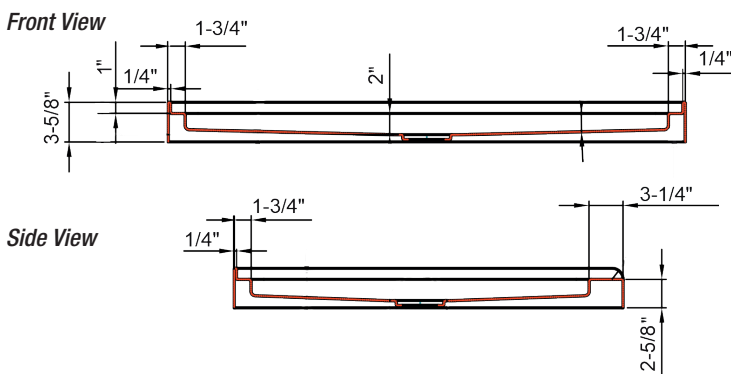

Center Drain Base Dimensions

Part #	Size	A	B	C	D	E	F	G	H
PFSBA3636WH	36" x 36"	35-7/8"	32-3/8"	16-3/16"	17-15/16"	35-7/8"	30-7/8"	15-7/16"	17-3/16"
PFSBA4234WH	42" x 34"	41-7/8"	38-7/16"	19-1/4"	20-15/16"	33-7/8"	28-7/8"	14-7/16"	16-3/16"
PFSBA4242WH	42" x 42"	41-7/8"	38-7/16"	19-1/4"	20-15/16"	41-7/8"	36-7/8"	18-5/16"	20-3/16"
PFSBA4832WH	48" x 32"	47-7/8"	44-7/16"	22-3/16"	23-15/16"	31-7/8"	26-7/8"	13-7/16"	15-3/16"
PFSBA4834WH	48" x 34"	47-3/4"	44-1/4"	22-1/8"	23-7/8"	33-3/4"	28-3/4"	14-3/4"	16-1/8"
PFSBA4836WH	48" x 36"	47-3/4"	44-1/4"	22-1/8"	23-7/8"	35-7/8"	30-7/8"	15-7/16"	17-3/16"
PFSBA6034WH	60" x 34"	59-7/8"	56-3/8"	28-3/16"	29-15/16"	33-7/8"	28-7/8"	14-7/16"	16-3/16"
PFSBA6036WH	60" x 36"	59-7/8"	56-3/8"	28-3/16"	29-15/16"	35-7/8"	30-7/8"	15-7/16"	17-3/16"
PFSBA6042WH	60" x 42"	59-7/8"	56-3/8"	28-3/16"	29-15/16"	41-7/8"	36-7/8"	18-5/16"	20-3/16"