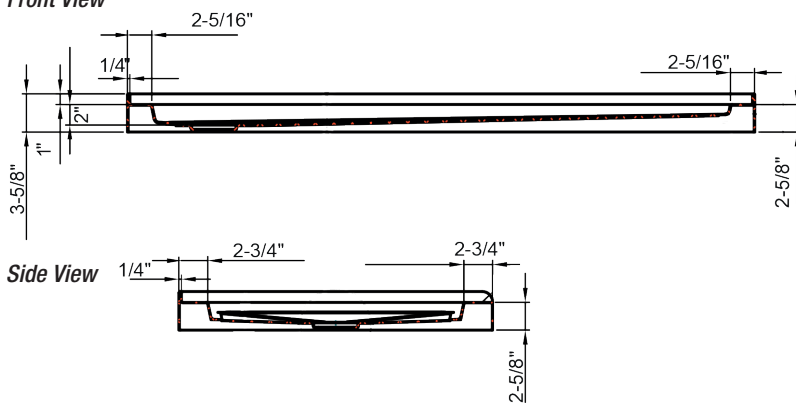

Center Drain Base Dimensions

Part #	Size	A	B	C	D	E	F	G	H
PFSBA3636WH	36" x 36"	35-7/8"	32-3/8"	16-3/16"	17-15/16"	35-7/8"	30-7/8"	15-7/16"	17-3/16"
PFSBA4234WH	42" x 34"	41-7/8"	38-7/16"	19-1/4"	20-15/16"	33-7/8"	28-7/8"	14-7/16"	16-3/16"
PFSBA4242WH	42" x 42"	41-7/8"	38-7/16"	19-1/4"	20-15/16"	41-7/8"	36-7/8"	18-5/16"	20-3/16"
PFSBA4832WH	48" x 32"	47-7/8"	44-7/16"	22-3/16"	23-15/16"	31-7/8"	26-7/8"	13-7/16"	15-3/16"
PFSBA4834WH	48" x 34"	47-3/4"	44-1/4"	22-1/8"	23-7/8"	33-3/4"	28-3/4"	14-3/4"	16-1/8"
PFSBA4836WH	48" x 36"	47-3/4"	44-1/4"	22-1/8"	23-7/8"	35-7/8"	30-7/8"	15-7/16"	17-3/16"
PFSBA6034WH	60" x 34"	59-7/8"	56-3/8"	28-3/16"	29-15/16"	33-7/8"	28-7/8"	14-7/16"	16-3/16"
PFSBA6036WH	60" x 36"	59-7/8"	56-3/8"	28-3/16"	29-15/16"	35-7/8"	30-7/8"	15-7/16"	17-3/16"
PFSBA6042WH	60" x 42"	59-7/8"	56-3/8"	28-3/16"	29-15/16"	41-7/8"	36-7/8"	18-5/16"	20-3/16"

Acrylic Shower Floors Hammond Series

Left/Right* Drain Base Dimensions

Front View

* Left hand model shown. Right hand model is exact opposite.

Part #	Drain Location	Size	A	B	C	D	E	F	G
PFSBA6030LWH	Left	60" x 30"	59-7/8"	55-1/4"	30"	15"	24-1/2"	12-1/4"	8-1/4"
PFSBA6030RWH	Right	60" x 30"	59-7/8"	55-1/4"	30"	15"	24-1/2"	12-1/4"	8-1/4"
PFSBA6032LWH	Left	60" x 32"	59-7/8"	55-1/4"	31-7/8"	15-15/16"	26-3/8"	13-3/16"	8-1/4"
PFSBA6032RWH	Right	60" x 32"	59-7/8"	55-1/4"	31-7/8"	15-15/16"	26-3/8"	13-3/16"	8-1/4"

Note: All dimensions and specifications are nominal and may vary $\pm 1/4"$. Use actual products for accuracy in critical situations.