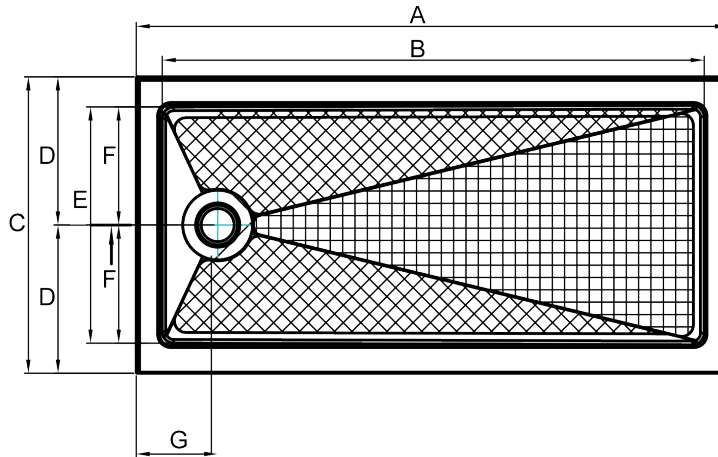

Center Drain Base Dimensions

Front View

Side View

| Part # | Size | A | B | C | D | E | F | G | H |
|-------------|-----------|---------|----------|----------|-----------|---------|---------|----------|----------|
| PFSBA3636WH | 36" x 36" | 35-7/8" | 32-3/8" | 16-3/16" | 17-15/16" | 35-7/8" | 30-7/8" | 15-7/16" | 17-3/16" |
| PFSBA4234WH | 42" x 34" | 41-7/8" | 38-7/16" | 19-1/4" | 20-15/16" | 33-7/8" | 28-7/8" | 14-7/16" | 16-3/16" |
| PFSBA4242WH | 42" x 42" | 41-7/8" | 38-7/16" | 19-1/4" | 20-15/16" | 41-7/8" | 36-7/8" | 18-5/16" | 20-3/16" |
| PFSBA4832WH | 48" x 32" | 47-7/8" | 44-7/16" | 22-3/16" | 23-15/16" | 31-7/8" | 26-7/8" | 13-7/16" | 15-3/16" |
| PFSBA4834WH | 48" x 34" | 47-3/4" | 44-1/4" | 22-1/8" | 23-7/8" | 33-3/4" | 28-3/4" | 14-3/4" | 16-1/8" |
| PFSBA4836WH | 48" x 36" | 47-3/4" | 44-1/4" | 22-1/8" | 23-7/8" | 35-7/8" | 30-7/8" | 15-7/16" | 17-3/16" |
| PFSBA6034WH | 60" x 34" | 59-7/8" | 56-3/8" | 28-3/16" | 29-15/16" | 33-7/8" | 28-7/8" | 14-7/16" | 16-3/16" |
| PFSBA6036WH | 60" x 36" | 59-7/8" | 56-3/8" | 28-3/16" | 29-15/16" | 35-7/8" | 30-7/8" | 15-7/16" | 17-3/16" |
| PFSBA6042WH | 60" x 42" | 59-7/8" | 56-3/8" | 28-3/16" | 29-15/16" | 41-7/8" | 36-7/8" | 18-5/16" | 20-3/16" |

Acrylic Shower Floors Hammond Series

Left/Right* Drain Base Dimensions

Front View

Side View

* Left hand model shown. Right hand model is exact opposite.

| Part # | Drain Location | Size | A | B | C | D | E | F | G |
|--------------|----------------|-----------|---------|---------|---------|-----------|---------|----------|--------|
| PFSBA6030LWH | Left | 60" x 30" | 59-7/8" | 55-1/4" | 30" | 15" | 24-1/2" | 12-1/4" | 8-1/4" |
| PFSBA6030RWH | Right | 60" x 30" | 59-7/8" | 55-1/4" | 30" | 15" | 24-1/2" | 12-1/4" | 8-1/4" |
| PFSBA6032LWH | Left | 60" x 32" | 59-7/8" | 55-1/4" | 31-7/8" | 15-15/16" | 26-3/8" | 13-3/16" | 8-1/4" |
| PFSBA6032RWH | Right | 60" x 32" | 59-7/8" | 55-1/4" | 31-7/8" | 15-15/16" | 26-3/8" | 13-3/16" | 8-1/4" |