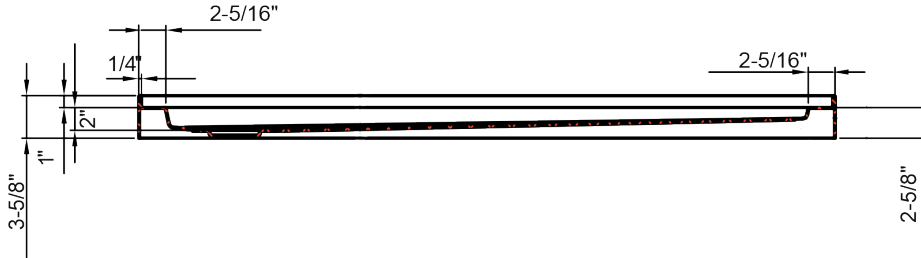

Center Drain Base Dimensions

Front View

Side View

| Part # | Size | A | B | C | D | E | F | G | H |
|-------------|-----------|---------|----------|----------|-----------|---------|---------|----------|----------|
| PFSBA3636WH | 36" x 36" | 35-7/8" | 32-3/8" | 16-3/16" | 17-15/16" | 35-7/8" | 30-7/8" | 15-7/16" | 17-3/16" |
| PFSBA4234WH | 42" x 34" | 41-7/8" | 38-7/16" | 19-1/4" | 20-15/16" | 33-7/8" | 28-7/8" | 14-7/16" | 16-3/16" |
| PFSBA4242WH | 42" x 42" | 41-7/8" | 38-7/16" | 19-1/4" | 20-15/16" | 41-7/8" | 36-7/8" | 18-5/16" | 20-3/16" |
| PFSBA4832WH | 48" x 32" | 47-7/8" | 44-7/16" | 22-3/16" | 23-15/16" | 31-7/8" | 26-7/8" | 13-7/16" | 15-3/16" |
| PFSBA4834WH | 48" x 34" | 47-3/4" | 44-1/4" | 22-1/8" | 23-7/8" | 33-3/4" | 28-3/4" | 14-3/4" | 16-1/8" |
| PFSBA4836WH | 48" x 36" | 47-3/4" | 44-1/4" | 22-1/8" | 23-7/8" | 35-7/8" | 30-7/8" | 15-7/16" | 17-3/16" |
| PFSBA6034WH | 60" x 34" | 59-7/8" | 56-3/8" | 28-3/16" | 29-15/16" | 33-7/8" | 28-7/8" | 14-7/16" | 16-3/16" |
| PFSBA6036WH | 60" x 36" | 59-7/8" | 56-3/8" | 28-3/16" | 29-15/16" | 35-7/8" | 30-7/8" | 15-7/16" | 17-3/16" |
| PFSBA6042WH | 60" x 42" | 59-7/8" | 56-3/8" | 28-3/16" | 29-15/16" | 41-7/8" | 36-7/8" | 18-5/16" | 20-3/16" |

Acrylic Shower Floors Hammond Series

Left/Right* Drain Base Dimensions

Front View

Side View

* Left hand model shown. Right hand model is exact opposite.

| Part # | Drain Location | Size | A | B | C | D | E | F | G |
|--------------|----------------|-----------|---------|---------|---------|-----------|---------|----------|--------|
| PFSBA6030LWH | Left | 60" x 30" | 59-7/8" | 55-1/4" | 30" | 15" | 24-1/2" | 12-1/4" | 8-1/4" |
| PFSBA6030RWH | Right | 60" x 30" | 59-7/8" | 55-1/4" | 30" | 15" | 24-1/2" | 12-1/4" | 8-1/4" |
| PFSBA6032LWH | Left | 60" x 32" | 59-7/8" | 55-1/4" | 31-7/8" | 15-15/16" | 26-3/8" | 13-3/16" | 8-1/4" |
| PFSBA6032RWH | Right | 60" x 32" | 59-7/8" | 55-1/4" | 31-7/8" | 15-15/16" | 26-3/8" | 13-3/16" | 8-1/4" |