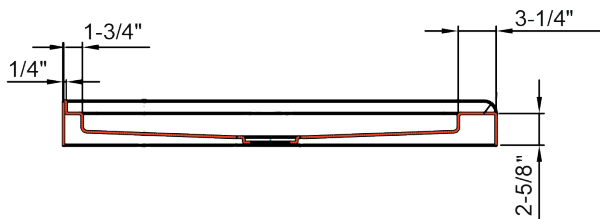

Part #	Size	A	B	C	D	E	F	G	H
PFSBA3636WH	36" x 36"	35-7/8"	32-3/8"	16-3/16"	17-15/16"	35-7/8"	30-7/8"	15-7/16"	17-3/16"
PFSBA4234WH	42" x 34"	41-7/8"	38-7/16"	19-1/4"	20-15/16"	33-7/8"	28-7/8"	14-7/16"	16-3/16"
PFSBA4242WH	42" x 42"	41-7/8"	38-7/16"	19-1/4"	20-15/16"	41-7/8"	36-7/8"	18-5/16"	20-3/16"
PFSBA4832WH	48" x 32"	47-7/8"	44-7/16"	22-3/16"	23-15/16"	31-7/8"	26-7/8"	13-7/16"	15-3/16"
PFSBA4834WH	48" x 34"	47-3/4"	44-1/4"	22-1/8"	23-7/8"	33-3/4"	28-3/4"	14-3/4"	16-1/8"
PFSBA4836WH	48" x 36"	47-3/4"	44-1/4"	22-1/8"	23-7/8"	35-7/8"	30-7/8"	15-7/16"	17-3/16"
PFSBA6034WH	60" x 34"	59-7/8"	56-3/8"	28-3/16"	29-15/16"	33-7/8"	28-7/8"	14-7/16"	16-3/16"
PFSBA6036WH	60" x 36"	59-7/8"	56-3/8"	28-3/16"	29-15/16"	35-7/8"	30-7/8"	15-7/16"	17-3/16"
PFSBA6042WH	60" x 42"	59-7/8"	56-3/8"	28-3/16"	29-15/16"	41-7/8"	36-7/8"	18-5/16"	20-3/16"