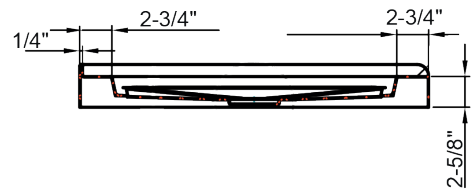

Center Drain Base Dimensions

Front View

Side View

| Part # | Size | A | B | C | D | E | F | G | H |
|-------------|-----------|---------|----------|----------|-----------|---------|---------|----------|----------|
| PFSBA3636WH | 36" x 36" | 35-7/8" | 32-3/8" | 16-3/16" | 17-15/16" | 35-7/8" | 30-7/8" | 15-7/16" | 17-3/16" |
| PFSBA4234WH | 42" x 34" | 41-7/8" | 38-7/16" | 19-1/4" | 20-15/16" | 33-7/8" | 28-7/8" | 14-7/16" | 16-3/16" |
| PFSBA4242WH | 42" x 42" | 41-7/8" | 38-7/16" | 19-1/4" | 20-15/16" | 41-7/8" | 36-7/8" | 18-5/16" | 20-3/16" |
| PFSBA4832WH | 48" x 32" | 47-7/8" | 44-7/16" | 22-3/16" | 23-15/16" | 31-7/8" | 26-7/8" | 13-7/16" | 15-3/16" |
| PFSBA4834WH | 48" x 34" | 47-3/4" | 44-1/4" | 22-1/8" | 23-7/8" | 33-3/4" | 28-3/4" | 14-3/4" | 16-1/8" |
| PFSBA4836WH | 48" x 36" | 47-3/4" | 44-1/4" | 22-1/8" | 23-7/8" | 35-7/8" | 30-7/8" | 15-7/16" | 17-3/16" |
| PFSBA6034WH | 60" x 34" | 59-7/8" | 56-3/8" | 28-3/16" | 29-15/16" | 33-7/8" | 28-7/8" | 14-7/16" | 16-3/16" |
| PFSBA6036WH | 60" x 36" | 59-7/8" | 56-3/8" | 28-3/16" | 29-15/16" | 35-7/8" | 30-7/8" | 15-7/16" | 17-3/16" |
| PFSBA6042WH | 60" x 42" | 59-7/8" | 56-3/8" | 28-3/16" | 29-15/16" | 41-7/8" | 36-7/8" | 18-5/16" | 20-3/16" |

Acrylic Shower Floors Hammond Series

Left/Right* Drain Base Dimensions

Front View

Side View

* Left hand model shown. Right hand model is exact opposite.

| Part # | Drain Location | Size | A | B | C | D | E | F | G |
|--------------|----------------|-----------|---------|---------|---------|-----------|---------|----------|--------|
| PFSBA6030LWH | Left | 60" x 30" | 59-7/8" | 55-1/4" | 30" | 15" | 24-1/2" | 12-1/4" | 8-1/4" |
| PFSBA6030RWH | Right | 60" x 30" | 59-7/8" | 55-1/4" | 30" | 15" | 24-1/2" | 12-1/4" | 8-1/4" |
| PFSBA6032LWH | Left | 60" x 32" | 59-7/8" | 55-1/4" | 31-7/8" | 15-15/16" | 26-3/8" | 13-3/16" | 8-1/4" |
| PFSBA6032RWH | Right | 60" x 32" | 59-7/8" | 55-1/4" | 31-7/8" | 15-15/16" | 26-3/8" | 13-3/16" | 8-1/4" |