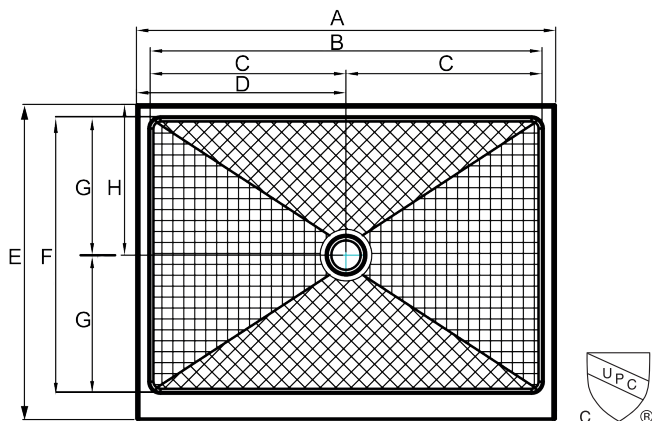

Part #	Size	A	B	C	D	E	F	G	H
PFSBA3636WH	36" x 36"	35-7/8"	32-3/8"	16-3/16"	17-15/16"	35-7/8"	30-7/8"	15-7/16"	17-3/16"
PFSBA4234WH	42" x 34"	41-7/8"	38-7/16"	19-1/4"	20-15/16"	33-7/8"	28-7/8"	14-7/16"	16-3/16"
PFSBA4242WH	42" x 42"	41-7/8"	38-7/16"	19-1/4"	20-15/16"	41-7/8"	36-7/8"	18-5/16"	20-3/16"
PFSBA4832WH	48" x 32"	47-7/8"	44-7/16"	22-3/16"	23-15/16"	31-7/8"	26-7/8"	13-7/16"	15-3/16"
PFSBA4834WH	48" x 34"	47-3/4"	44-1/4"	22-1/8"	23-7/8"	33-3/4"	28-3/4"	14-3/4"	16-1/8"
PFSBA4836WH	48" x 36"	47-3/4"	44-1/4"	22-1/8"	23-7/8"	35-7/8"	30-7/8"	15-7/16"	17-3/16"
PFSBA6034WH	60" x 34"	59-7/8"	56-3/8"	28-3/16"	29-15/16"	33-7/8"	28-7/8"	14-7/16"	16-3/16"
PFSBA6036WH	60" x 36"	59-7/8"	56-3/8"	28-3/16"	29-15/16"	35-7/8"	30-7/8"	15-7/16"	17-3/16"
PFSBA6042WH	60" x 42"	59-7/8"	56-3/8"	28-3/16"	29-15/16"	41-7/8"	36-7/8"	18-5/16"	20-3/16"