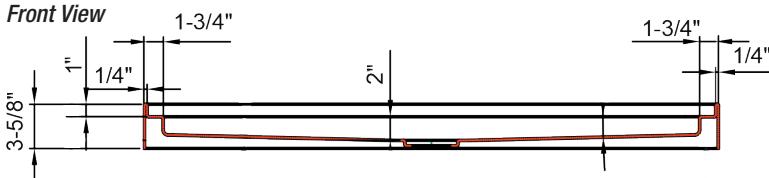

Center Drain Base Dimensions

Front View

Side View