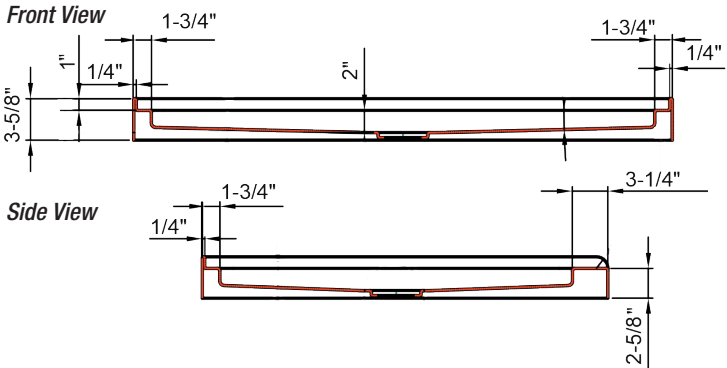

Note: All dimensions and specifications are nominal and may vary $\pm 1/4"$. Use actual products for accuracy in critical situations.

Specifications

Hammond Series

Acrylic Shower Floors

Center Drain Base Dimensions

Part #	Size	A	B	C	D	E	F	G	H
PFSBA3636WH	36" x 36"	35-7/8"	32-3/8"	16-3/16"	17-15/16"	35-7/8"	30-7/8"	15-7/16"	17-3/16"
PFSBA4234WH	42" x 34"	41-7/8"	38-7/16"	19-1/4"	20-15/16"	33-7/8"	28-7/8"	14-7/16"	16-3/16"
PFSBA4242WH	42" x 42"	41-7/8"	38-7/16"	19-1/4"	20-15/16"	41-7/8"	36-7/8"	18-5/16"	20-3/16"
PFSBA4832WH	48" x 32"	47-7/8"	44-7/16"	22-3/16"	23-15/16"	31-7/8"	26-7/8"	13-7/16"	15-3/16"
PFSBA4834WH	48" x 34"	47-3/4"	44-1/4"	22-1/8"	23-7/8"	33-3/4"	28-3/4"	14-3/4"	16-1/8"
PFSBA4836WH	48" x 36"	47-3/4"	44-1/4"	22-1/8"	23-7/8"	35-7/8"	30-7/8"	15-7/16"	17-3/16"
PFSBA6034WH	60" x 34"	59-7/8"	56-3/8"	28-3/16"	29-15/16"	33-7/8"	28-7/8"	14-7/16"	16-3/16"
PFSBA6036WH	60" x 36"	59-7/8"	56-3/8"	28-3/16"	29-15/16"	35-7/8"	30-7/8"	15-7/16"	17-3/16"
PFSBA6042WH	60" x 42"	59-7/8"	56-3/8"	28-3/16"	29-15/16"	41-7/8"	36-7/8"	18-5/16"	20-3/16"
PFSBA3634WH	36" x 34"	35-7/8"	32-3/8"	16-3/16"	17-15/16"	33-7/8"	28-7/8"	14-7/16"	16-3/16"
PFSBA4842WH	48" x 42"	47-3/4"	44-1/4"	22-3/16"	22-15/16"	41-7/8"	36-7/8"	18-5/16"	20-3/16"
PFSBA4848WH	48" x 48"	47-3/4"	44-1/4"	22-3/16"	22-15/16"	47-7/8"	42-7/8"	21-5/16"	23-3/16"
PFSBA6030CWH	60" x 30"	59-7/8"	56-3/8"	28-3/16"	29-15/16"	29-7/8"	24-7/8"	12-7/16"	14-3/16"
PFSBA6032CWH	60" x 32"	59-7/8"	56-3/8"	28-3/16"	29-15/16"	31-7/8"	26-7/8"	13-7/16"	15-3/16"

Left/Right* Drain Base Dimensions

* Left-hand model shown.
Right-hand model is exact opposite.

Part #	Drain Location	Size	A	B	C	D	E	F	G
PFSBA6030LWH	Left	60" x 30"	59-7/8"	55-1/4"	30"	15"	24-1/2"	12-1/4"	8-1/4"
PFSBA6030RWH	Right	60" x 30"	59-7/8"	55-1/4"	30"	15"	24-1/2"	12-1/4"	8-1/4"
PFSBA6032LWH	Left	60" x 32"	59-7/8"	55-1/4"	31-7/8"	15-15/16"	26-3/8"	13-3/16"	8-1/4"
PFSBA6032RWH	Right	60" x 32"	59-7/8"	55-1/4"	31-7/8"	15-15/16"	26-3/8"	13-3/16"	8-1/4"