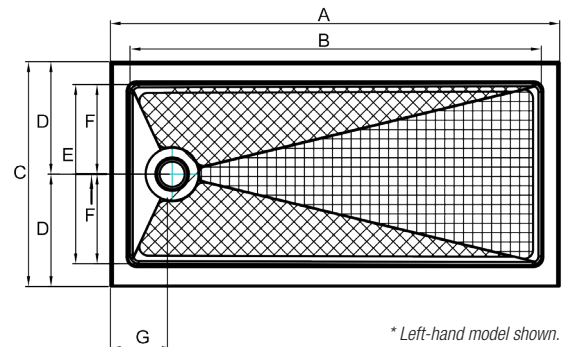

Left/Right* Drain Base Dimensions

* Left-hand model shown.
Right-hand model is exact opposite.

Part #	Drain Location	Size	A	B	C	D	E	F	G
PFSBA6030LWH	Left	60" x 30"	59-7/8"	55-1/4"	30"	15"	24-1/2"	12-1/4"	8-1/4"
PFSBA6030RWH	Right	60" x 30"	59-7/8"	55-1/4"	30"	15"	24-1/2"	12-1/4"	8-1/4"
PFSBA6032LWH	Left	60" x 32"	59-7/8"	55-1/4"	31-7/8"	15-15/16"	26-3/8"	13-3/16"	8-1/4"
PFSBA6032RWH	Right	60" x 32"	59-7/8"	55-1/4"	31-7/8"	15-15/16"	26-3/8"	13-3/16"	8-1/4"