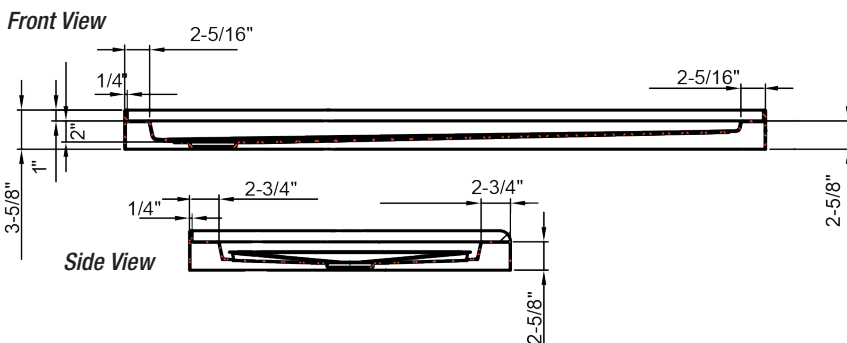

Note: All dimensions and specifications are nominal and may vary $\pm 1/4"$. Use actual products for accuracy in critical situations.

Specifications

Hammond Series

Acrylic Shower Floors

Center Drain Base Dimensions

Part #	Size	A	B	C	D	E	F	G	H
PFSBA3636WH	36" x 36"	35-7/8"	32-3/8"	16-3/16"	17-15/16"	35-7/8"	30-7/8"	15-7/16"	17-3/16"
PFSBA4234WH	42" x 34"	41-7/8"	38-7/16"	19-1/4"	20-15/16"	33-7/8"	28-7/8"	14-7/16"	16-3/16"
PFSBA4242WH	42" x 42"	41-7/8"	38-7/16"	19-1/4"	20-15/16"	41-7/8"	36-7/8"	18-5/16"	20-3/16"
PFSBA4832WH	48" x 32"	47-7/8"	44-7/16"	22-3/16"	23-15/16"	31-7/8"	26-7/8"	13-7/16"	15-3/16"
PFSBA4834WH	48" x 34"	47-3/4"	44-1/4"	22-1/8"	23-7/8"	33-3/4"	28-3/4"	14-3/4"	16-1/8"
PFSBA4836WH	48" x 36"	47-3/4"	44-1/4"	22-1/8"	23-7/8"	35-7/8"	30-7/8"	15-7/16"	17-3/16"
PFSBA6034WH	60" x 34"	59-7/8"	56-3/8"	28-3/16"	29-15/16"	33-7/8"	28-7/8"	14-7/16"	16-3/16"
PFSBA6036WH	60" x 36"	59-7/8"	56-3/8"	28-3/16"	29-15/16"	35-7/8"	30-7/8"	15-7/16"	17-3/16"
PFSBA6042WH	60" x 42"	59-7/8"	56-3/8"	28-3/16"	29-15/16"	41-7/8"	36-7/8"	18-5/16"	20-3/16"
PFSBA3634WH	36" x 34"	35-7/8"	32-3/8"	16-3/16"	17-15/16"	33-7/8"	28-7/8"	14-7/16"	16-3/16"
PFSBA4842WH	48" x 42"	47-3/4"	44-1/4"	22-3/16"	22-15/16"	41-7/8"	36-7/8"	18-5/16"	20-3/16"
PFSBA4848WH	48" x 48"	47-3/4"	44-1/4"	22-3/16"	22-15/16"	47-7/8"	42-7/8"	21-5/16"	23-3/16"
PFSBA6030CWH	60" x 30"	59-7/8"	56-3/8"	28-3/16"	29-15/16"	29-7/8"	24-7/8"	12-7/16"	14-3/16"
PFSBA6032CWH	60" x 32"	59-7/8"	56-3/8"	28-3/16"	29-15/16"	31-7/8"	26-7/8"	13-7/16"	15-3/16"

Left/Right* Drain Base Dimensions

* Left-hand model shown.
Right-hand model is exact opposite.

Part #	Drain Location	Size	A	B	C	D	E	F	G
PFSBA6030LWH	Left	60" x 30"	59-7/8"	55-1/4"	30"	15"	24-1/2"	12-1/4"	8-1/4"
PFSBA6030RWH	Right	60" x 30"	59-7/8"	55-1/4"	30"	15"	24-1/2"	12-1/4"	8-1/4"
PFSBA6032LWH	Left	60" x 32"	59-7/8"	55-1/4"	31-7/8"	15-15/16"	26-3/8"	13-3/16"	8-1/4"
PFSBA6032RWH	Right	60" x 32"	59-7/8"	55-1/4"	31-7/8"	15-15/16"	26-3/8"	13-3/16"	8-1/4"