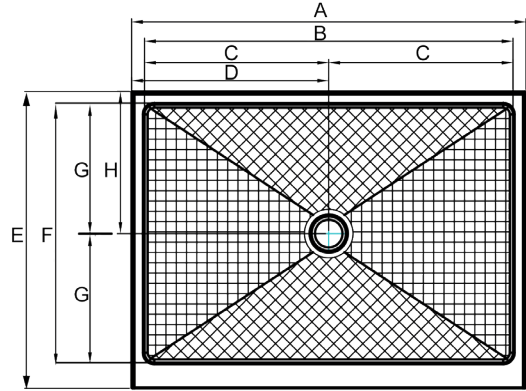

Note: All dimensions and specifications are nominal and may vary $\pm 1/4"$. Use actual products for accuracy in critical situations.

Specifications

Hammond Series

Acrylic Shower Floors

Center Drain Base Dimensions

Part #	Size	A	B	C	D	E	F	G	H
PFSBA3636WH	36" x 36"	35-7/8"	32-3/8"	16-3/16"	17-15/16"	35-7/8"	30-7/8"	15-7/16"	17-3/16"
PFSBA4234WH	42" x 34"	41-7/8"	38-7/16"	19-1/4"	20-15/16"	33-7/8"	28-7/8"	14-7/16"	16-3/16"
PFSBA4242WH	42" x 42"	41-7/8"	38-7/16"	19-1/4"	20-15/16"	41-7/8"	36-7/8"	18-5/16"	20-3/16"
PFSBA4832WH	48" x 32"	47-7/8"	44-7/16"	22-3/16"	23-15/16"	31-7/8"	26-7/8"	13-7/16"	15-3/16"
PFSBA4834WH	48" x 34"	47-3/4"	44-1/4"	22-1/8"	23-7/8"	33-3/4"	28-3/4"	14-3/4"	16-1/8"
PFSBA4836WH	48" x 36"	47-3/4"	44-1/4"	22-1/8"	23-7/8"	35-7/8"	30-7/8"	15-7/16"	17-3/16"
PFSBA6034WH	60" x 34"	59-7/8"	56-3/8"	28-3/16"	29-15/16"	33-7/8"	28-7/8"	14-7/16"	16-3/16"
PFSBA6036WH	60" x 36"	59-7/8"	56-3/8"	28-3/16"	29-15/16"	35-7/8"	30-7/8"	15-7/16"	17-3/16"
PFSBA6042WH	60" x 42"	59-7/8"	56-3/8"	28-3/16"	29-15/16"	41-7/8"	36-7/8"	18-5/16"	20-3/16"
PFSBA3634WH	36" x 34"	35-7/8"	32-3/8"	16-3/16"	17-15/16"	33-7/8"	28-7/8"	14-7/16"	16-3/16"
PFSBA4842WH	48" x 42"	47-3/4"	44-1/4"	22-3/16"	22-15/16"	41-7/8"	36-7/8"	18-5/16"	20-3/16"
PFSBA4848WH	48" x 48"	47-3/4"	44-1/4"	22-3/16"	22-15/16"	47-7/8"	42-7/8"	21-5/16"	23-3/16"
PFSBA6030CWH	60" x 30"	59-7/8"	56-3/8"	28-3/16"	29-15/16"	29-7/8"	24-7/8"	12-7/16"	14-3/16"
PFSBA6032CWH	60" x 32"	59-7/8"	56-3/8"	28-3/16"	29-15/16"	31-7/8"	26-7/8"	13-7/16"	15-3/16"

Left/Right* Drain Base Dimensions

* Left-hand model shown.
Right-hand model is exact opposite.

Part #	Drain Location	Size	A	B	C	D	E	F	G
PFSBA6030LWH	Left	60" x 30"	59-7/8"	55-1/4"	30"	15"	24-1/2"	12-1/4"	8-1/4"
PFSBA6030RWH	Right	60" x 30"	59-7/8"	55-1/4"	30"	15"	24-1/2"	12-1/4"	8-1/4"
PFSBA6032LWH	Left	60" x 32"	59-7/8"	55-1/4"	31-7/8"	15-15/16"	26-3/8"	13-3/16"	8-1/4"
PFSBA6032RWH	Right	60" x 32"	59-7/8"	55-1/4"	31-7/8"	15-15/16"	26-3/8"	13-3/16"	8-1/4"