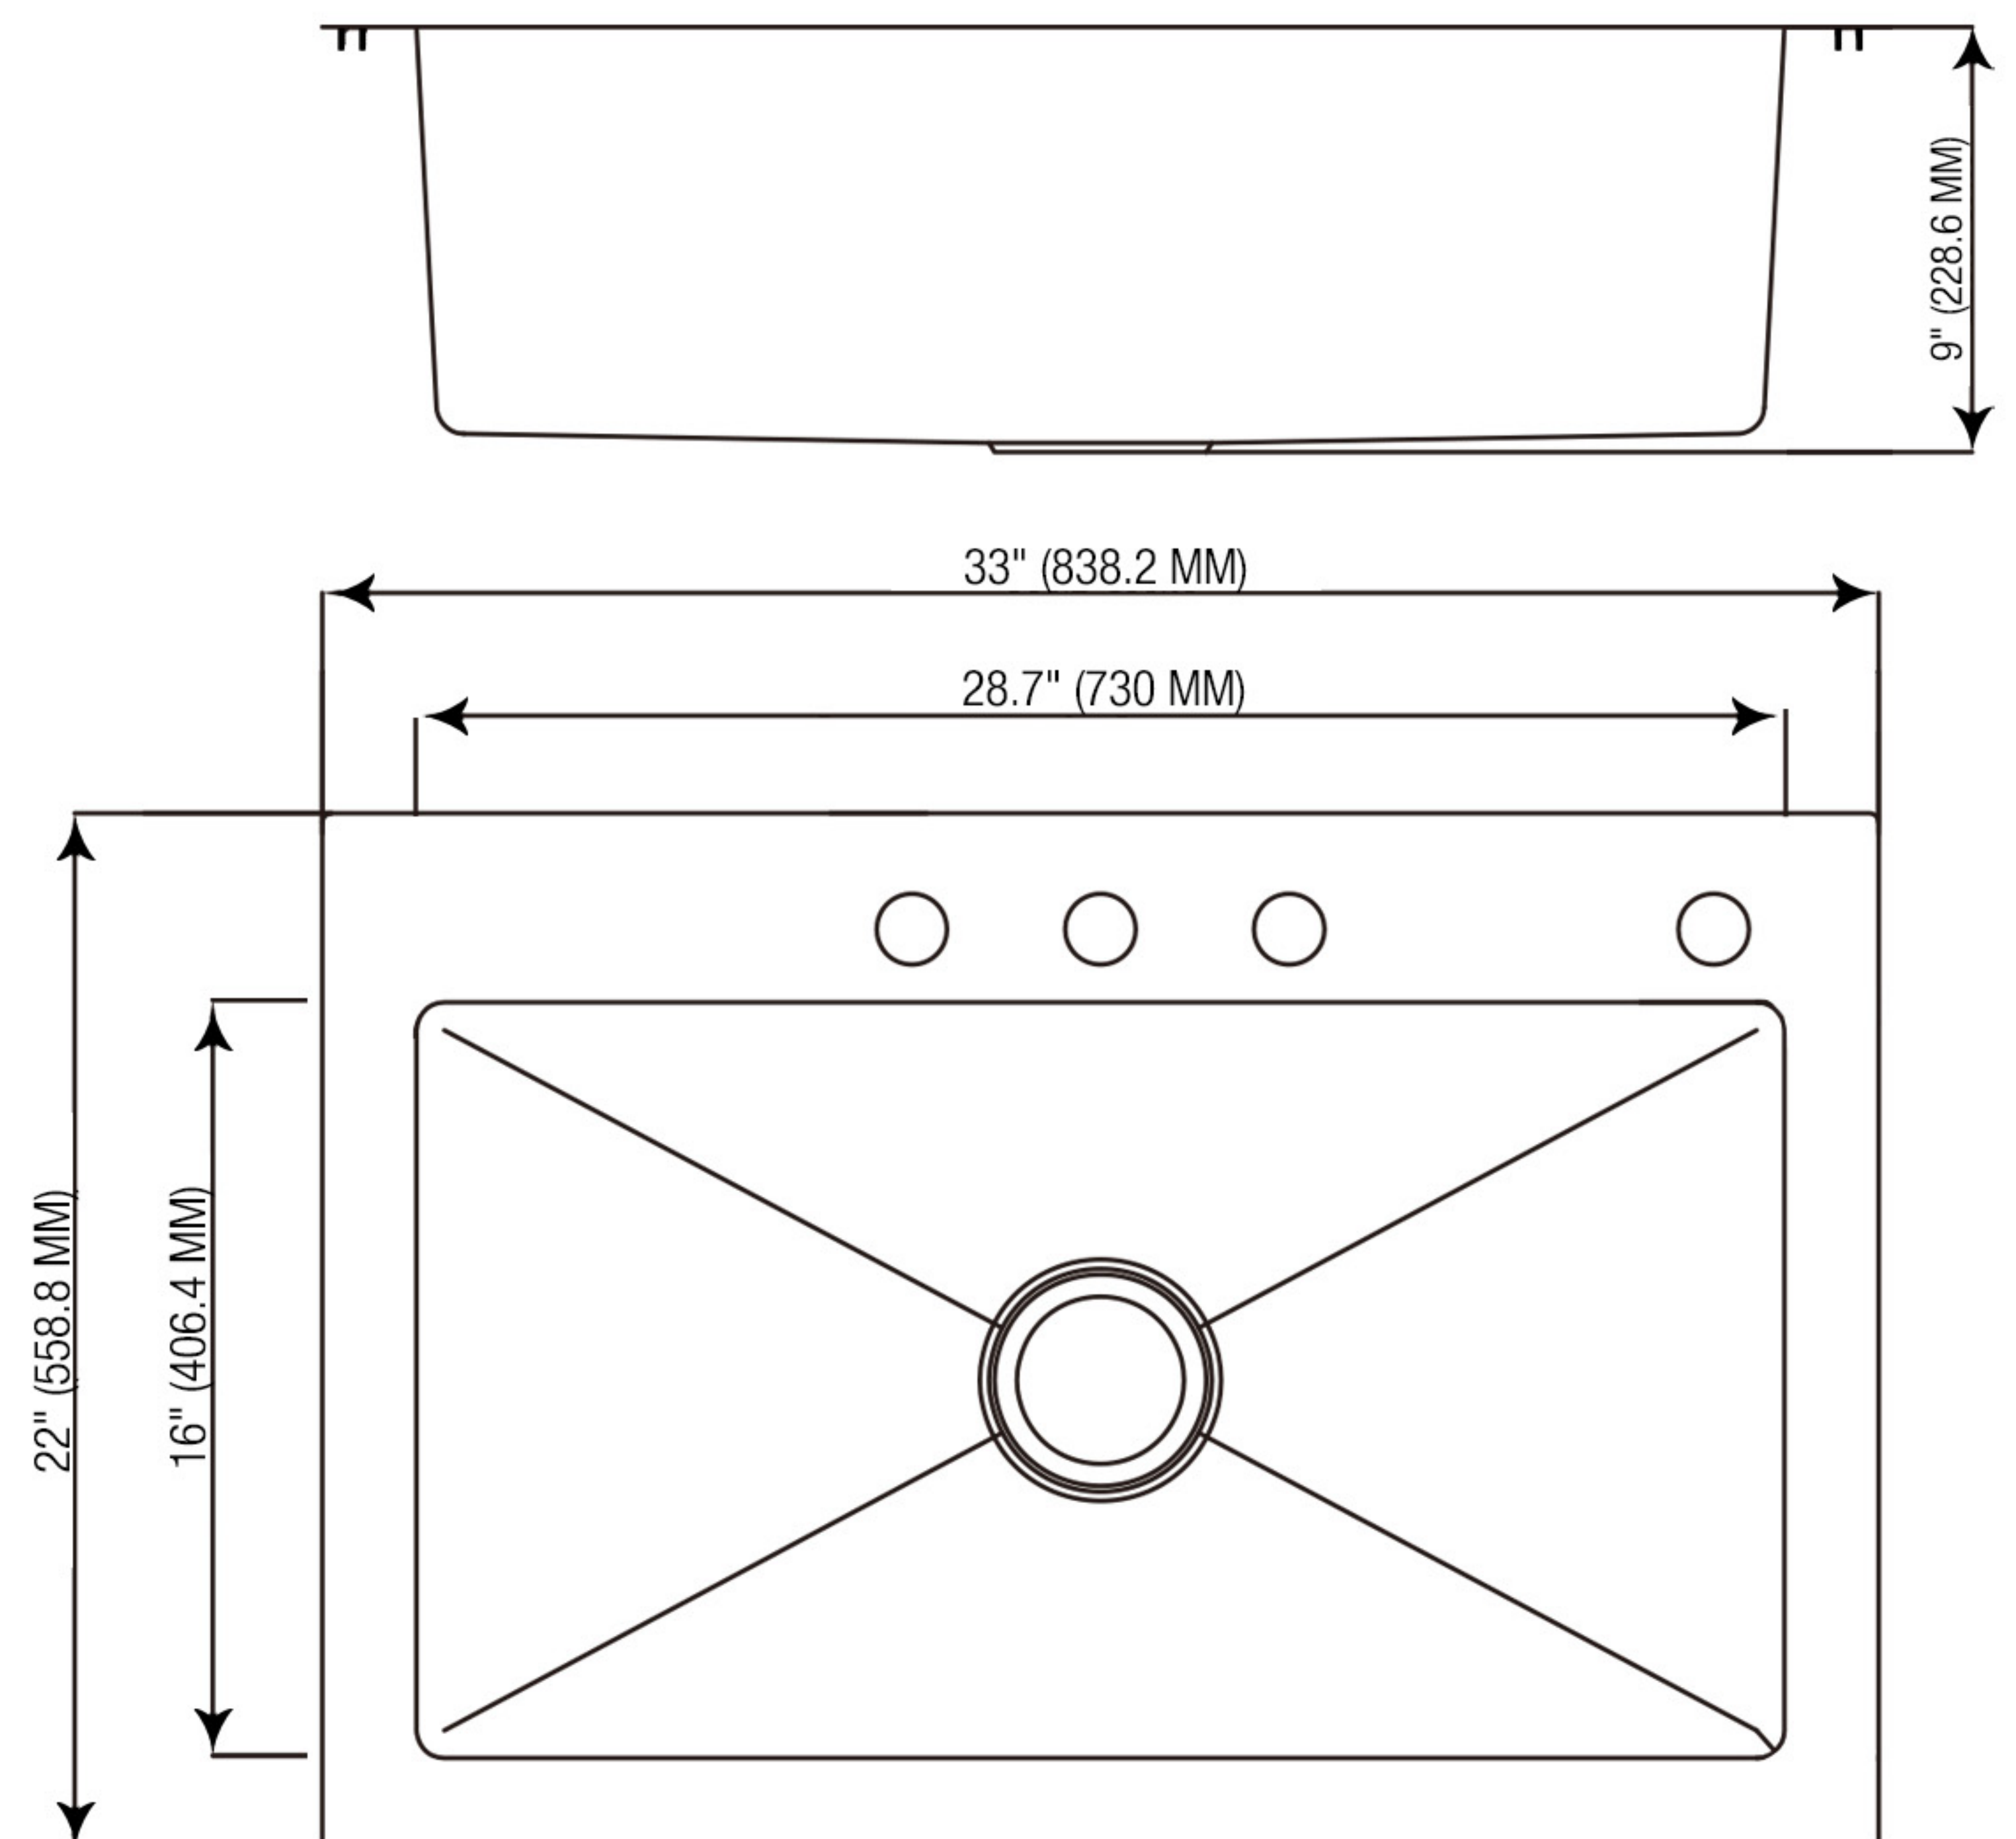

Product Specifications

*All measurements are nominal. Please verify before actual installation.

Warranty and Codes

This PROFLO stainless steel sink carries a limited lifetime warranty. In an effort to continually improve our products, we will make design changes from time to time. We reserve the right to ship newly designed product to fill any order unless it is agreed to in writing to do otherwise.

Sink complies with ASME A112.19.3-2008 / CSA B45.4-08.