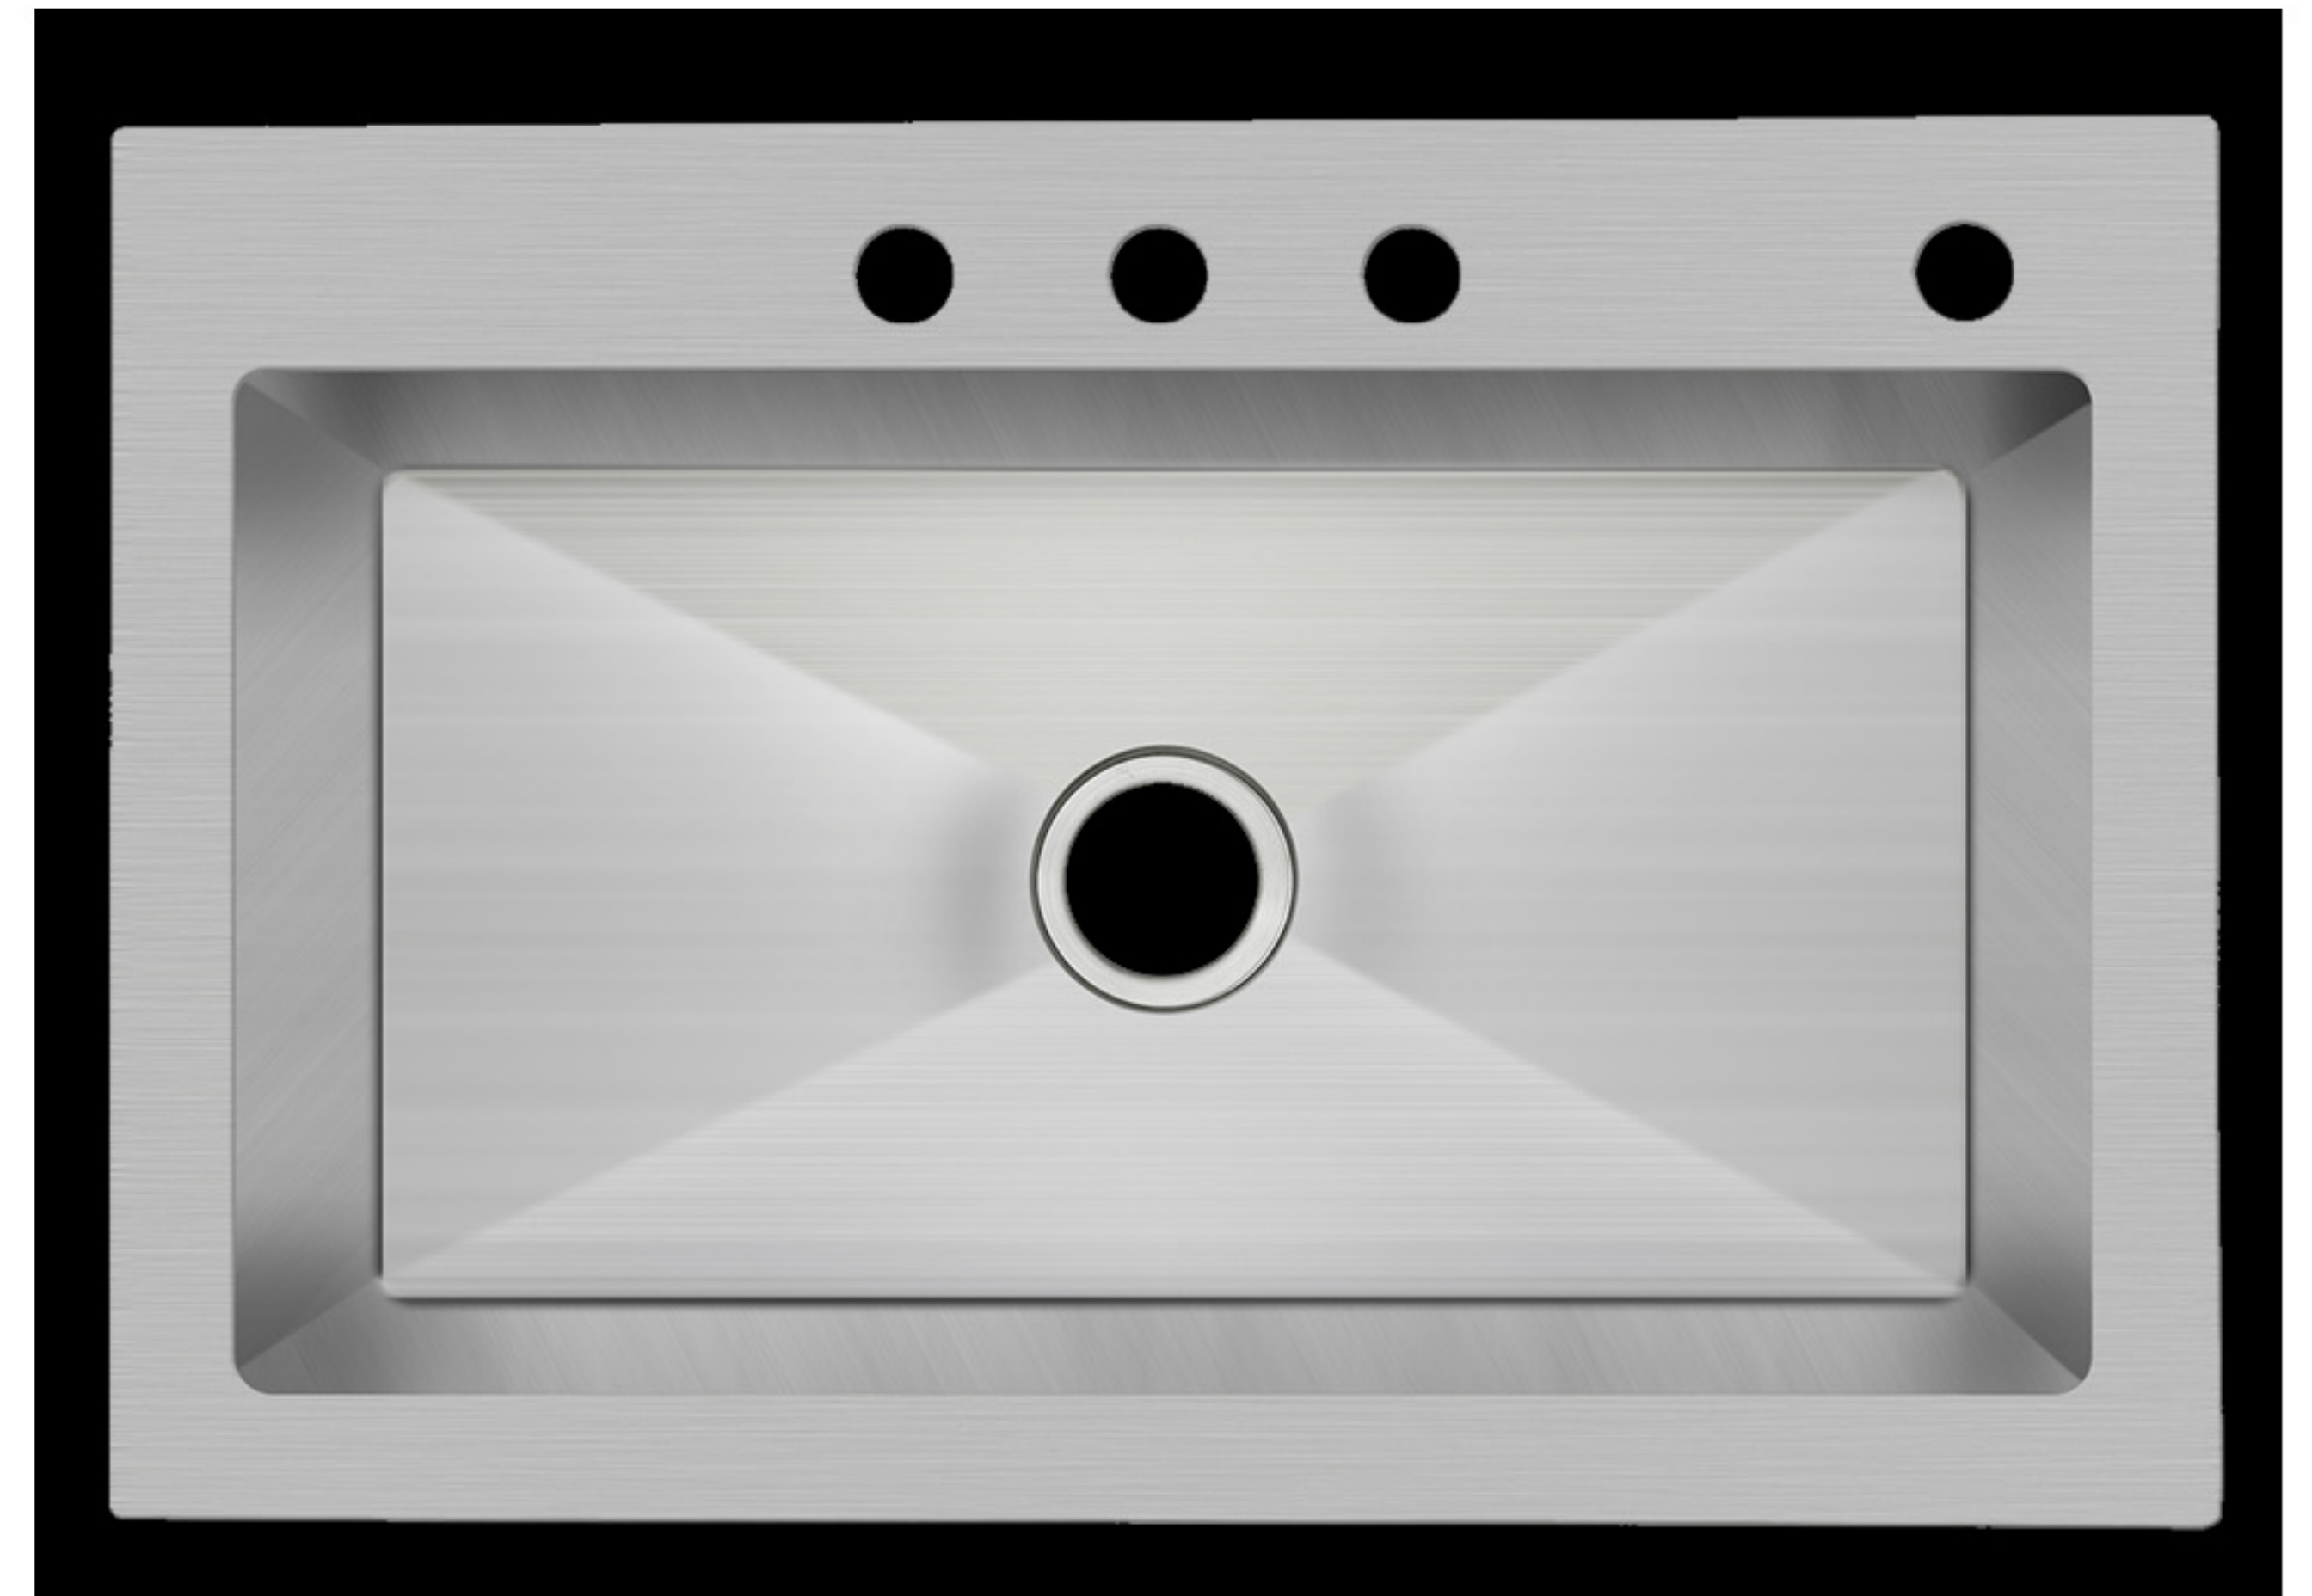

# PFDM1B33229

## Dual Mount Stainless Steel Sinks Sault Series

### Product Features

- 18 gauge stainless steel
- Dual Mount
- Available with 1, 3 or 4 faucet holes
- Sink clips included
- Overall size: 33" x 22"
- Bowl size: 28.7" x 16"
- Bowl depth: 9"
- Drain diameter: 3-1/2"
- Under spray coating and pads for sound deadening and insulation