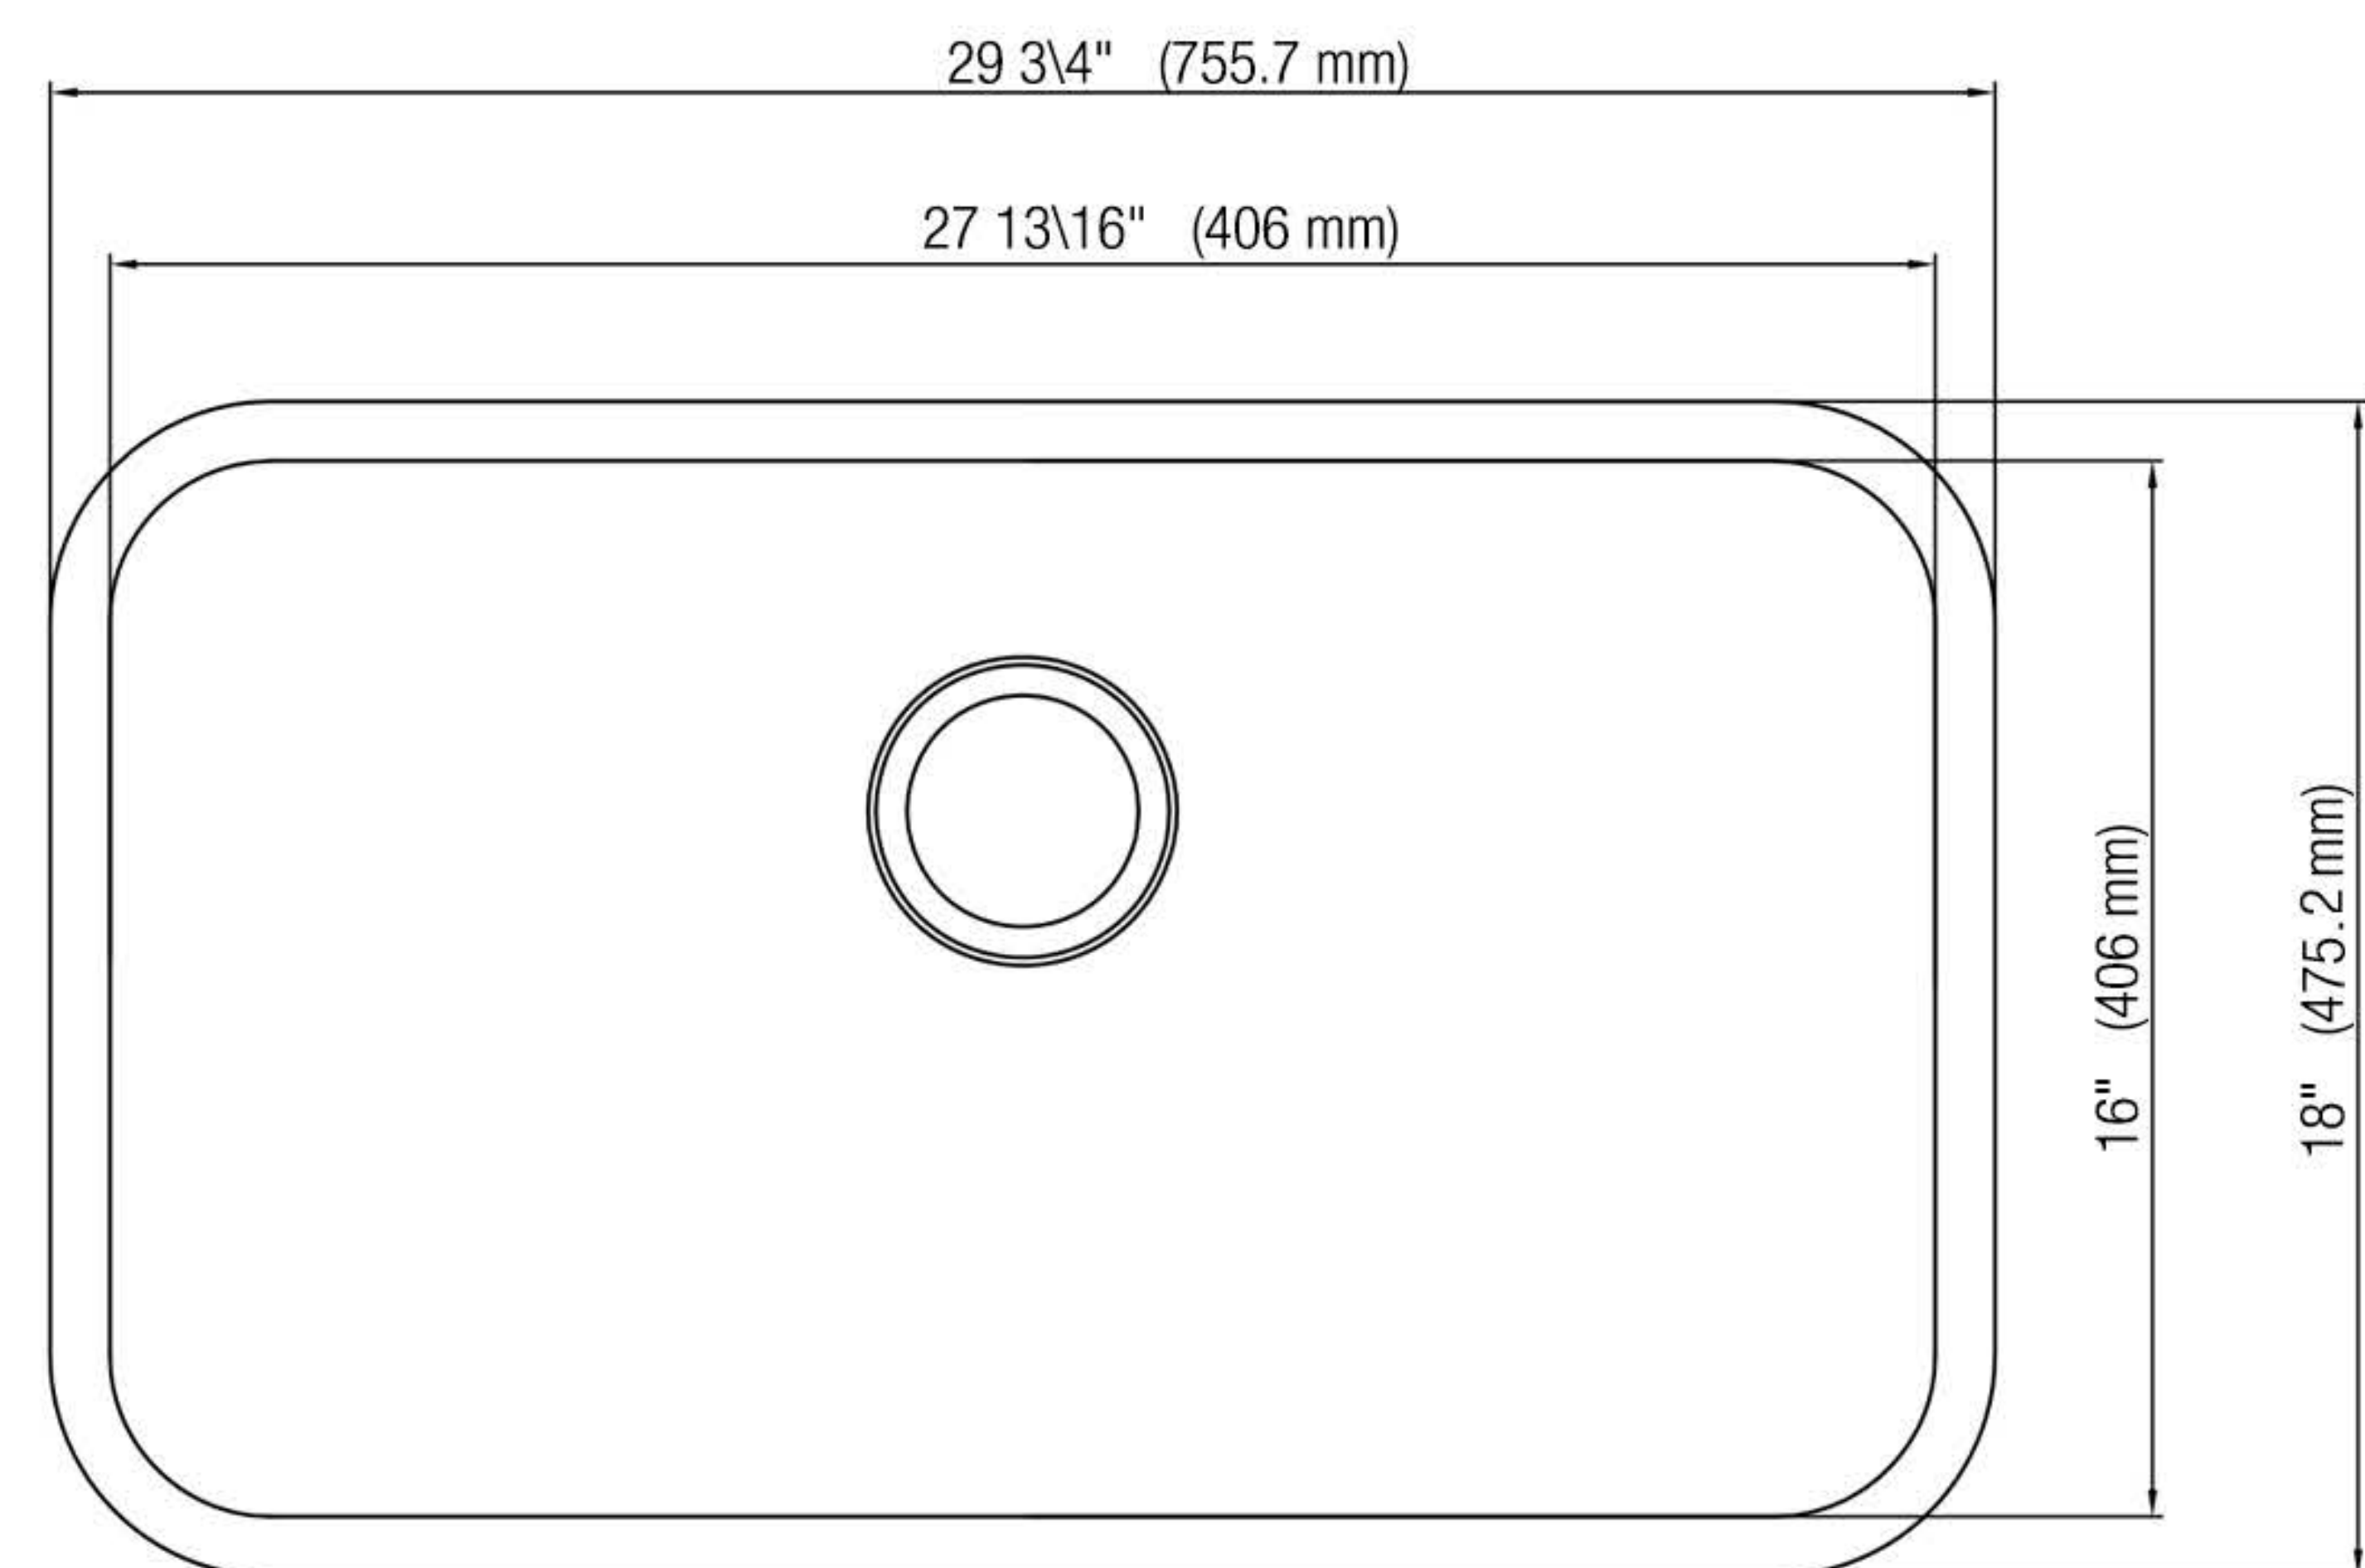

PFUC308A

Stainless Steel Sinks Plomosa Series

Product Features

- 18 gauge stainless steel
- Undermount
- Sink clips included
- Overall size: 29-3/4" x 18"
- Bowl size: 27-13/16" x 16"
- Bowl depth: 9"
- Drain diameter: 3-1/2"
- Under spray coating and pads for sound deadening and insulation

PFUC308A

Model Numbers

PFUC308A 29-3/4" X 18" 18GA 9" 1B SS SINK - 100 pack

Product Specifications

Warranty and Codes

This PROFLO stainless steel sink carries a limited lifetime warranty. In an effort to continually improve our products, we will make design changes from time to time. We reserve the right to ship newly designed product to fill any order unless it is agreed to in writing to do otherwise.