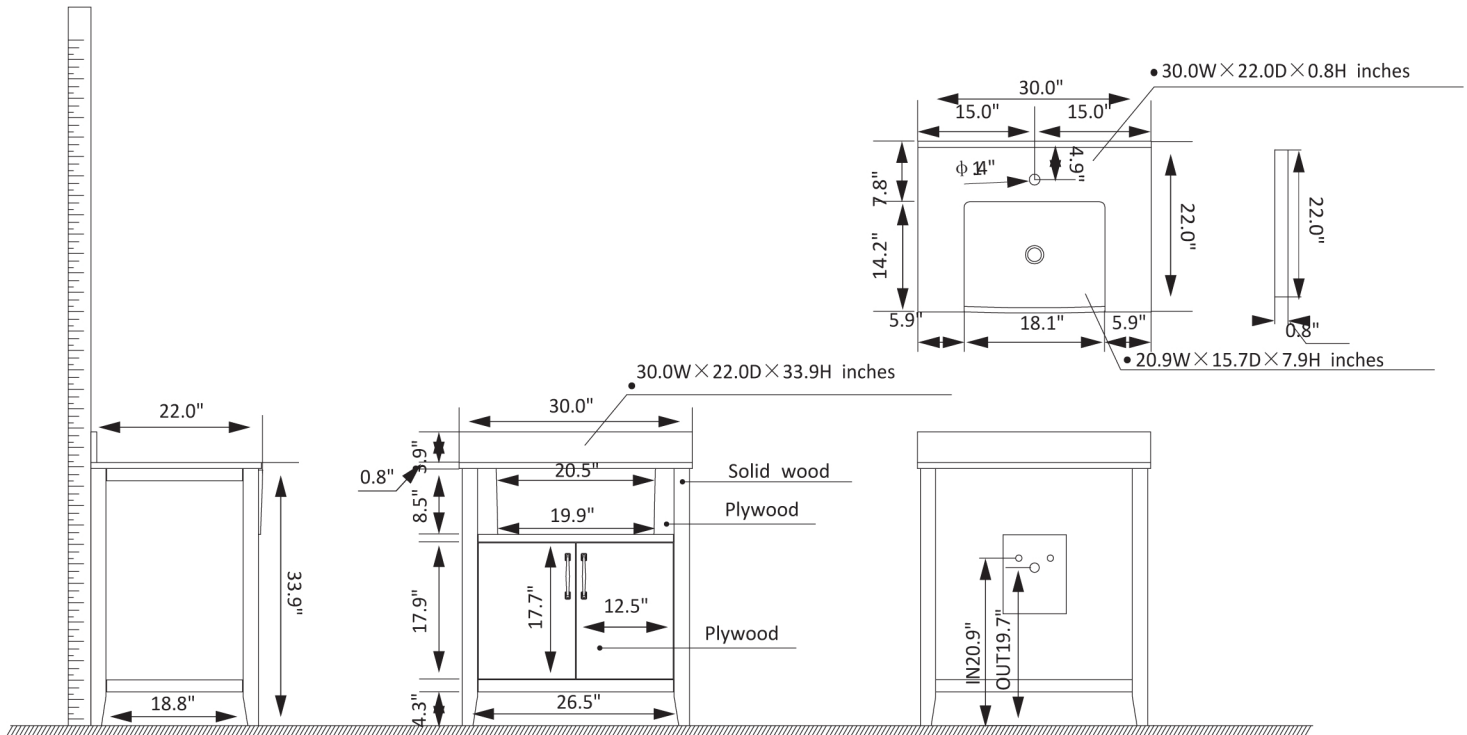

Sevilla Vanity Collection 797030-WH-WH-NM

Features

- Constructed of solid oak and plywood for superior durability.
- Available in White or Ash Wood finish to complement your décor.
- Two soft-close doors and spacious cabinet for all your toiletries.
- Matte-black finish hardware for a touch of style and contrast.
- White composite-stone countertop for a clean, elegant look.
- Ceramic undermount apron-front sink with backsplash.
- With the back panel
- Pre-drilled and designed for easy plumbing and faucet installation.

* Does not include faucet, drain assembly, P-trap