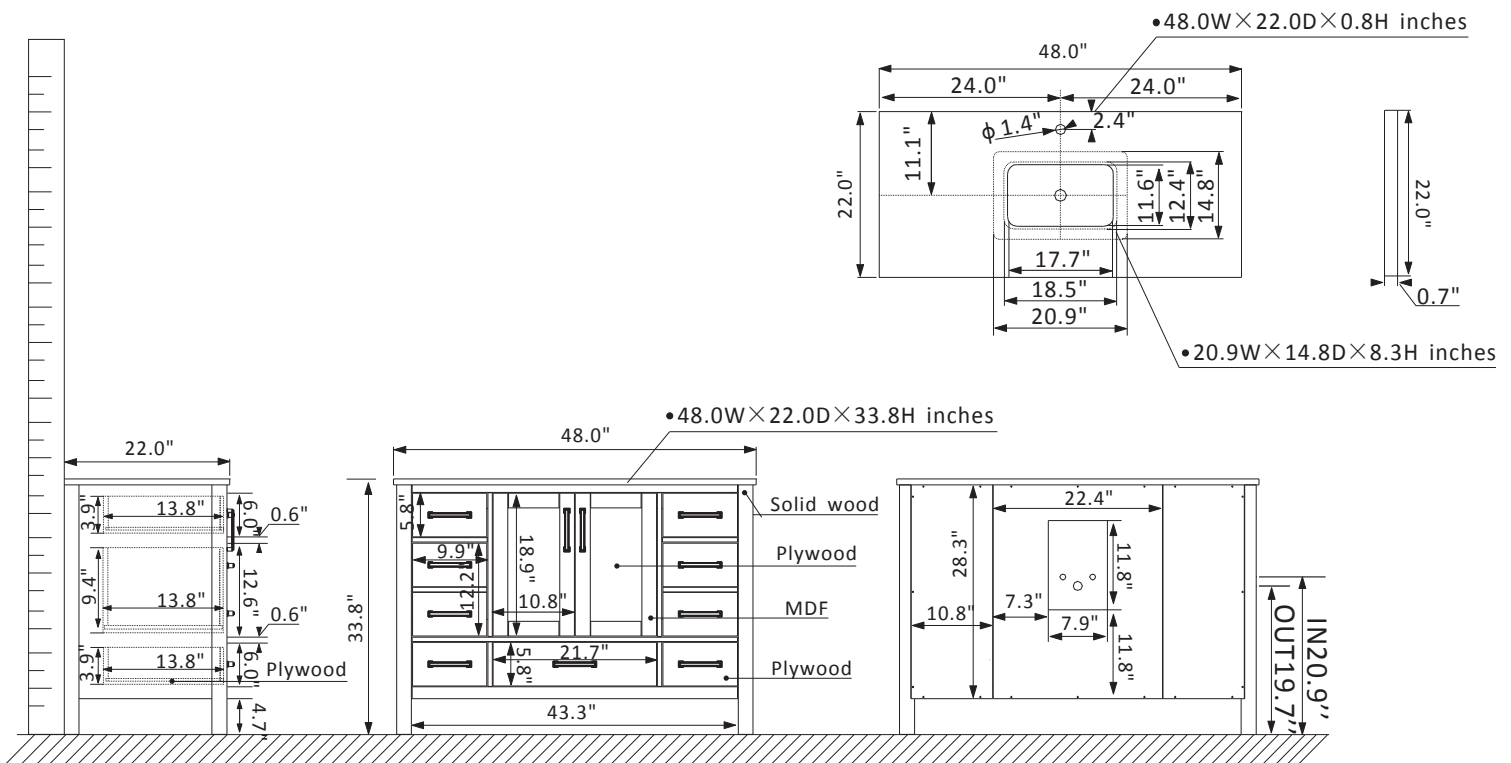

Vinnova Shannon Vanity Collection 785048-WH-WS-NM

Features

Vanity Material : Imported solid oak frame, Solid wood and ply wood construction ;

Vanity Color : Available in White,Paris Grey and Royal Blue Finish

Countertop : Composite Carrara White Stone Countertop has a polished look(White,Paris Grey/Royal Blue)

Sink : Modern, One Rectangular, undermount ceramic basin with overflow included

Faucet : Vanity Countertop pre-drilled for Single hole faucet for easy installation (Faucet sold separately)

Door/Drawer : 1 roomy Soft-Closing drawer, On the Left & right middle side with a large Soft-Closing Drawer, 4 Soft-Closing drawers,2 Soft-Closing doors

Hardware : Brushed Bronze finish Hardware

Installation: Easy plumbing and faucet installation*

* Does not include faucet, drain assembly, backsplash or P-trap

VINNOVA
FASHION BATHROOM LIFE