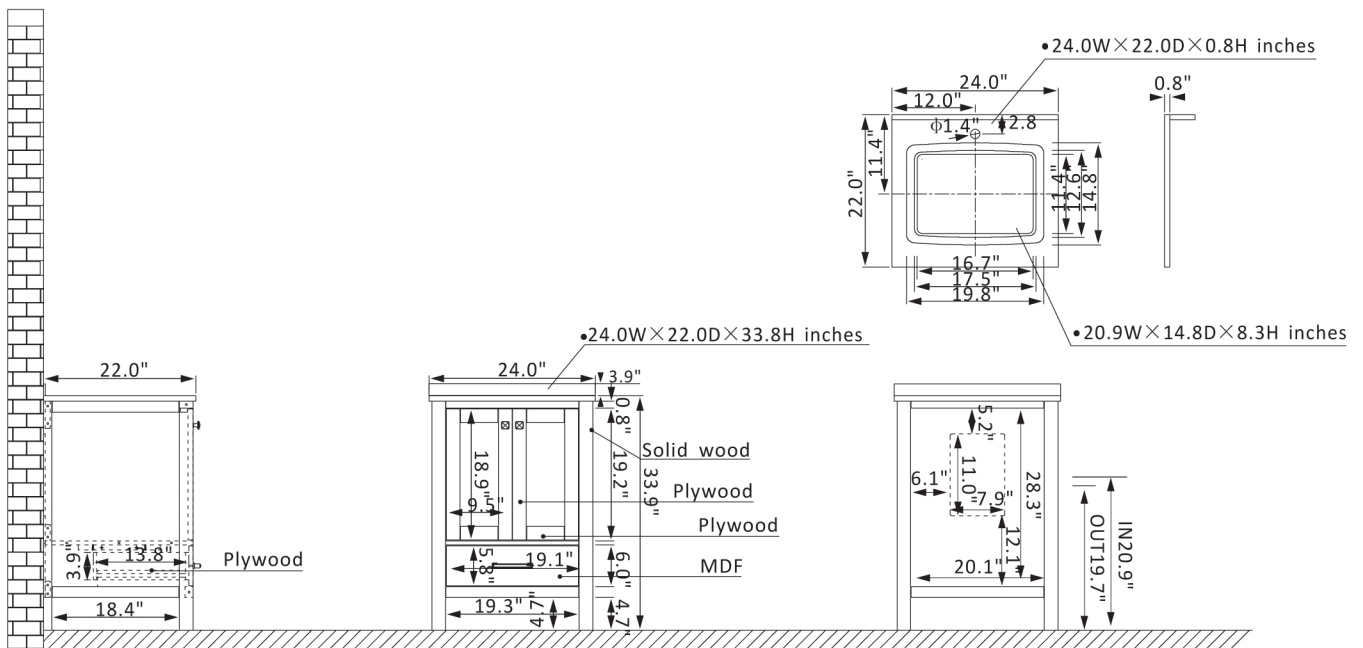

Shannon Vanity Collection 785024-PG-WS-NM

Features

- Imported solid oak frame, Solid wood and ply wood construction
- Available in Paris Grey, Royal Blue and White Finish
- Composite Carrara White Stone Countertop has a polished look with backsplash
- Modern, Single Rectangular, undermount ceramic basin with overflow included
- Vanity Countertop pre-drilled for Single hole faucet for easy installation (Faucet sold separately)
- 2 Soft-Closing doors and 1 Soft-Closing drawer
- Brushed Gold finish Hardware
- With Plywood back panels
- Easy plumbing and faucet installation*