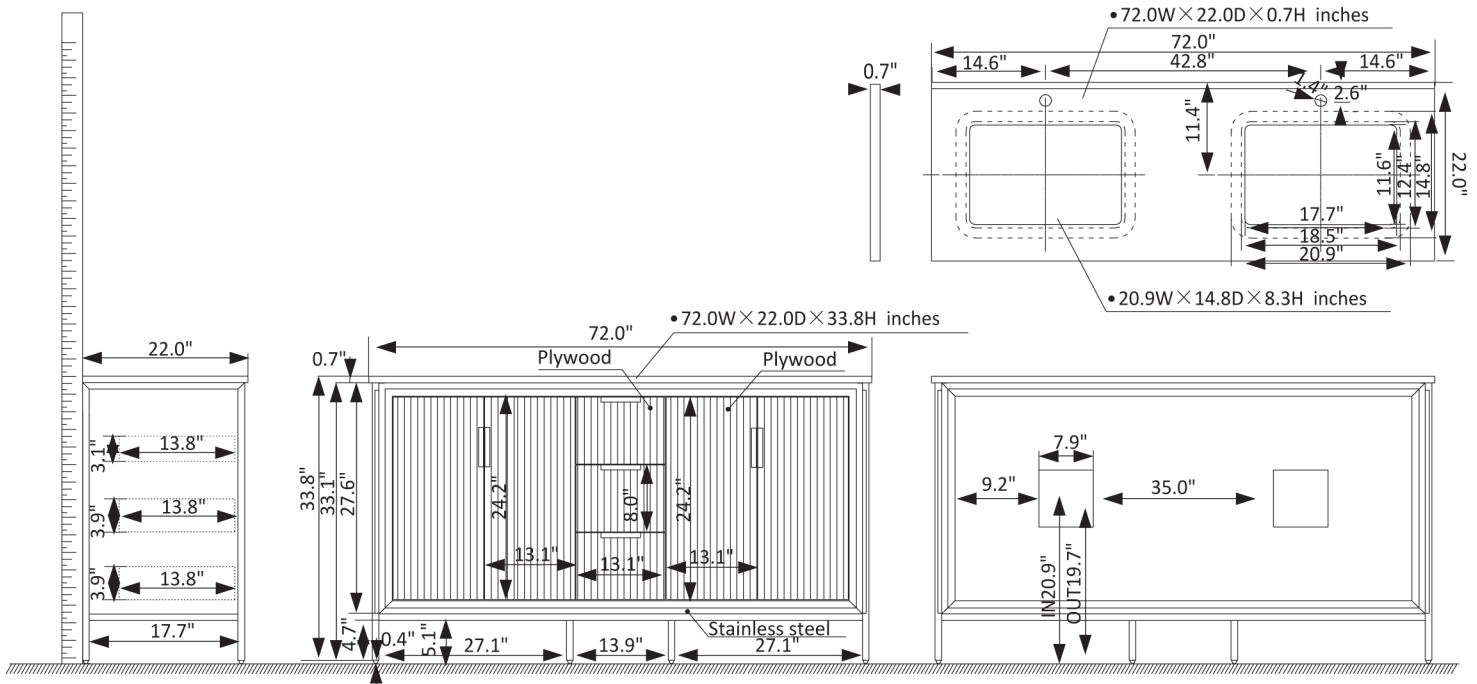

Granada Vanity Collection 736072-WH-GW-NM

Features

- Rugged stainless-steel and plywood construction for exceptional sturdiness.
- Available in White, Paris Grey or Royal Blue finish to complement your décor.
- White composite grain stone countertop with natural veining for an elegant look.
- 4 Soft-Close Doors and 3 soft-close drawers corrugated door panel to hold towels and toiletries.
- Brushed gold-finish hardware lends a touch of style and opulence.
- White rectangular ceramic undermount sink with backsplash included.
- With the back panel
- Pre-drilled and designed for easy plumbing and faucet installation.

** Does not include faucet, drain assembly, or P-trap*