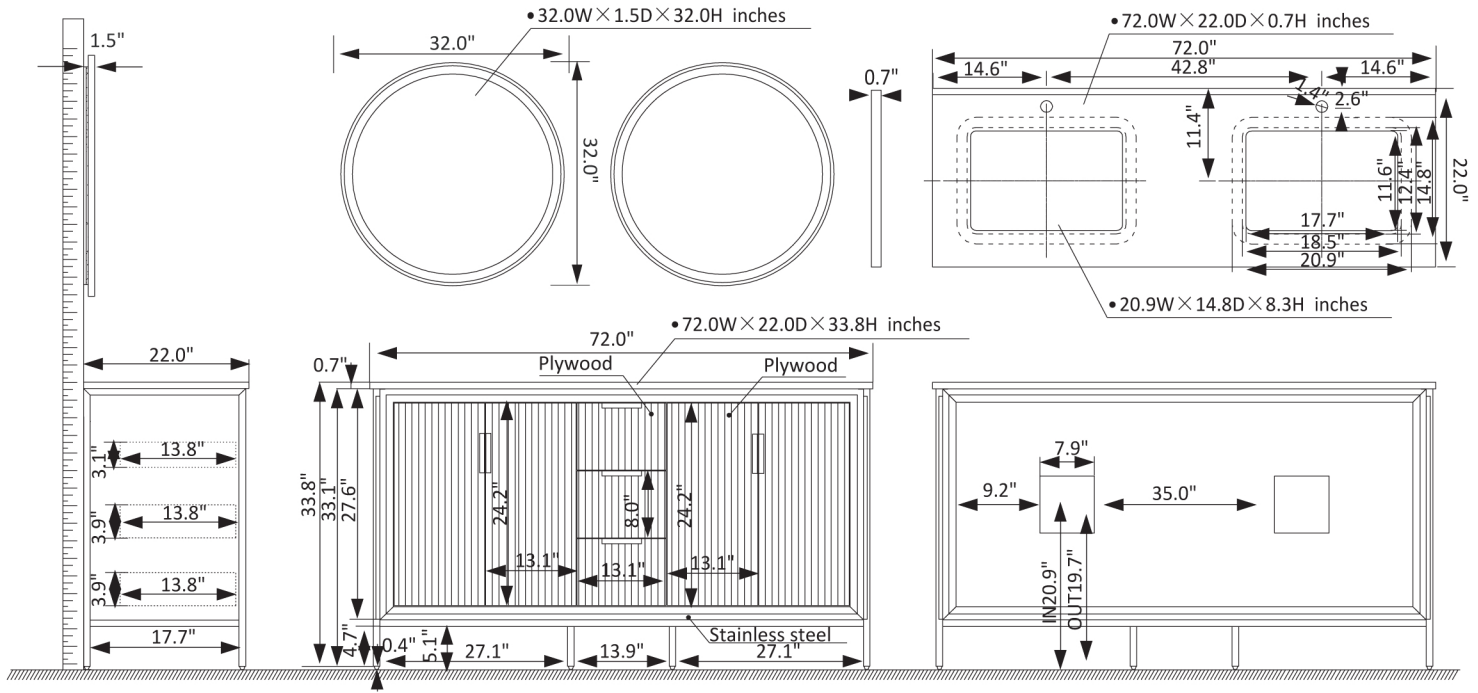

## Features

- Rugged stainless-steel and plywood construction for exceptional sturdiness.
- Available in White, Paris Grey or Royal Blue finish to complement your décor.
- White composite grain stone countertop with natural veining for an elegant look.
- 4 Soft-Close Doors and 3 soft-close drawers corrugated door panel to hold towels and toiletries.
- Brushed gold-finish hardware lends a touch of style and opulence.
- White rectangular ceramic undermount sink with backsplash included.
- Double, circular LED mirrors coordinates perfectly with vanity.
- With the back panel
- Pre-drilled and designed for easy plumbing and faucet installation.

\* Does not include faucet, drain assembly, or P-trap