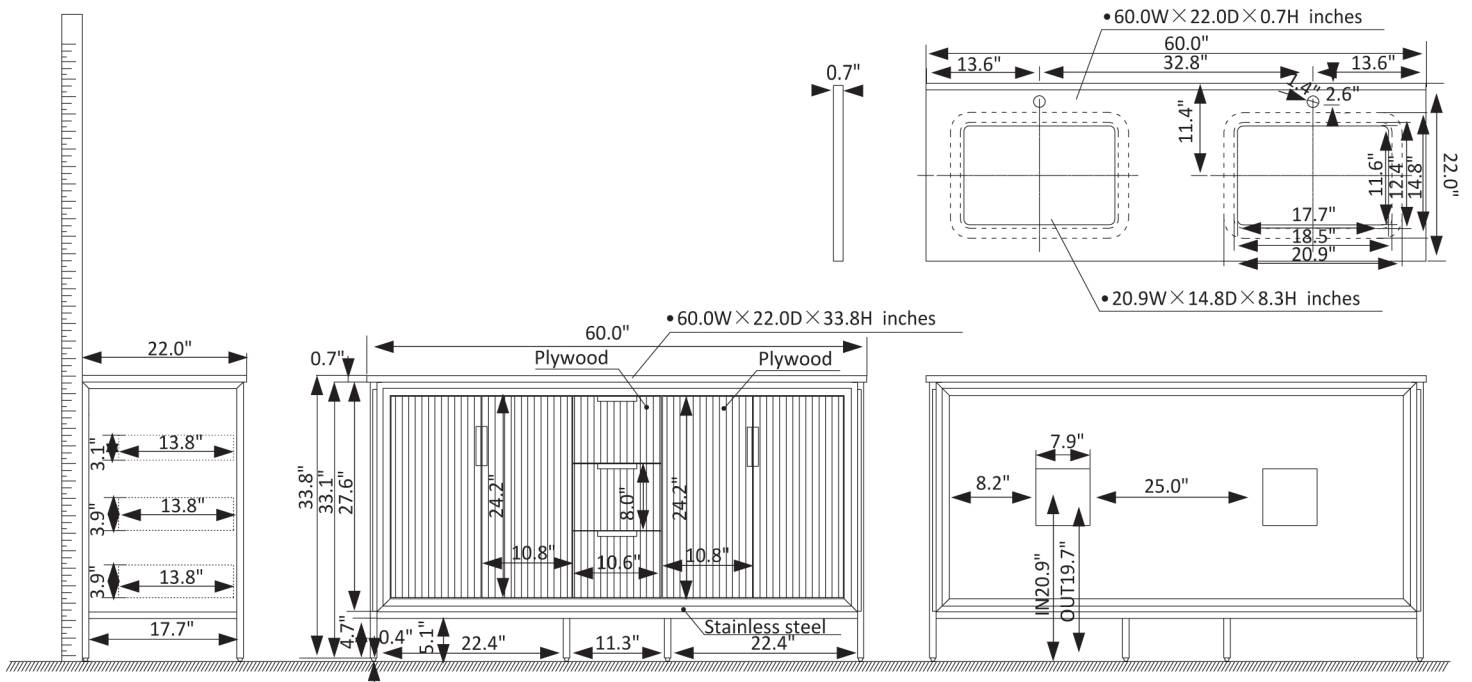

Granada Vanity Collection 736060-WH-GW-NM

Features

- Rugged stainless-steel and plywood construction for exceptional sturdiness.
- Available in White, Paris Grey or Royal Blue finish to complement your décor.
- White composite grain stone countertop with natural veining for an elegant look.
- 4 Soft-Close Doors and 3 soft-close drawers corrugated door panel to hold towels and toiletries.
- Brushed gold-finish hardware lends a touch of style and opulence.
- White rectangular ceramic undermount sink with backsplash included.
- With the back panel
- Pre-drilled and designed for easy plumbing and faucet installation.

* Does not include faucet, drain assembly, or P-trap