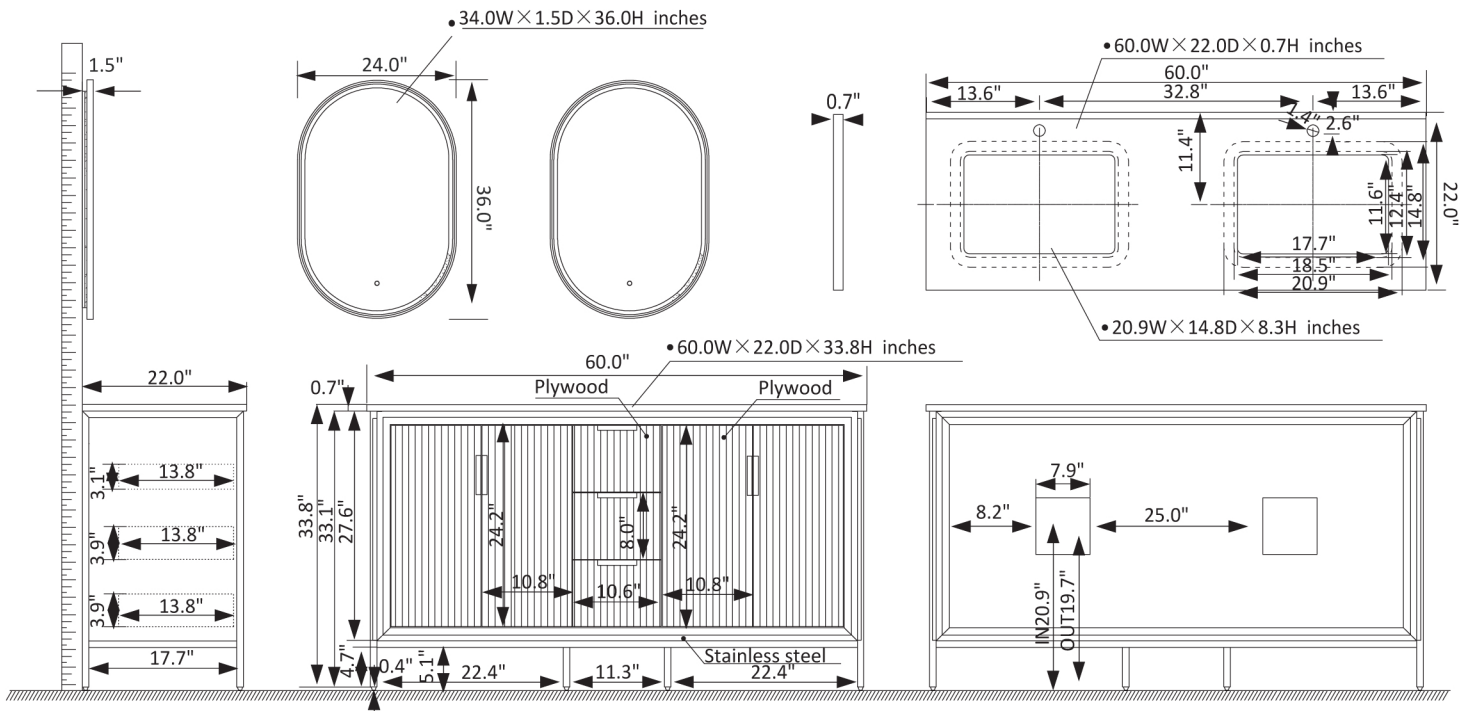

Granada Vanity Collection 736060-WH-GW

Features

- Rugged stainless-steel and plywood construction for exceptional sturdiness.
- Available in White, Paris Grey or Royal Blue finish to complement your décor.
- White composite grain stone countertop with natural veining for an elegant look.
- 4 Soft-Close Doors and 3 soft-close drawers corrugated door panel to hold towels and toiletries.
- Brushed gold-finish hardware lends a touch of style and opulence.
- White rectangular ceramic undermount sink with backsplash included.
- Double, oval LED mirrors coordinates perfectly with vanity.
- With the back panel
- Pre-drilled and designed for easy plumbing and faucet installation.

* Does not include faucet, drain assembly, or P-trap