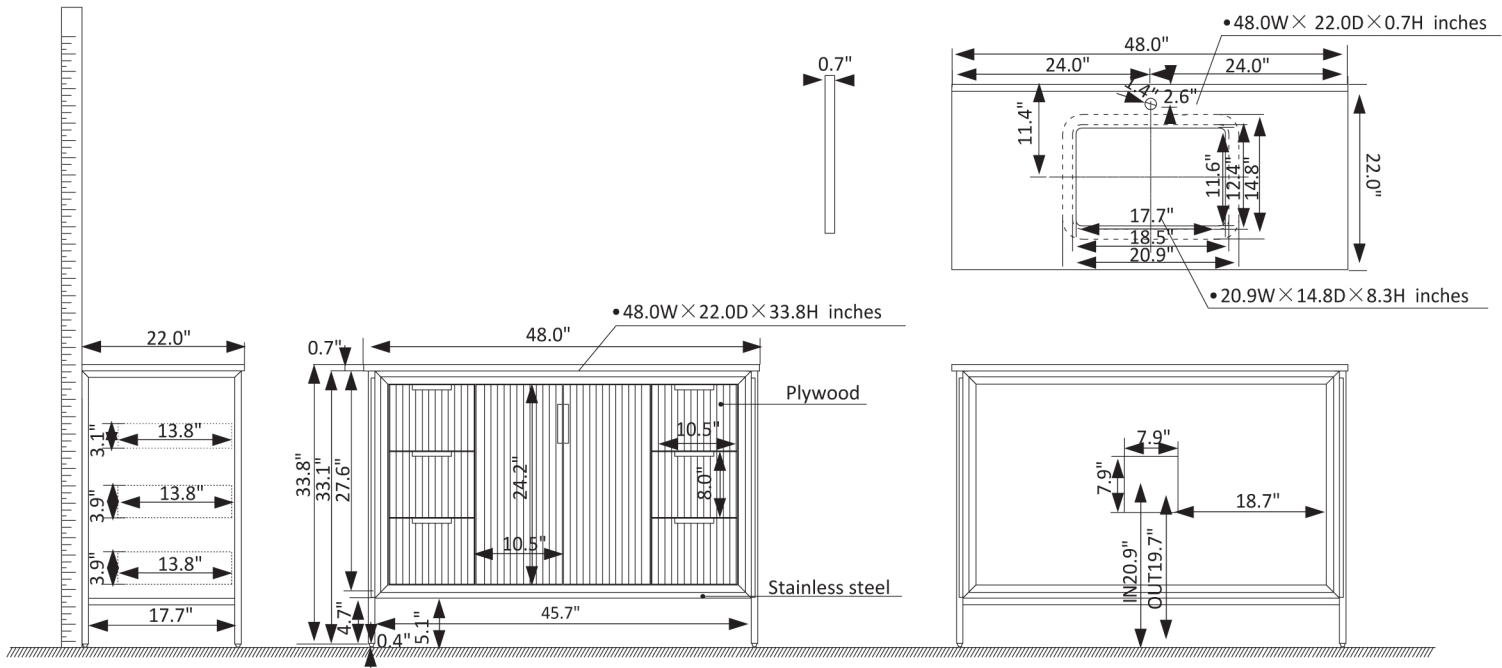

Granada Vanity Collection 736048-WH-GW-NM

Features

- Rugged stainless-steel and plywood construction for exceptional sturdiness.
- Available in White, Paris Grey or Royal Blue finish to complement your décor.
- White composite grain stone countertop with natural veining for an elegant look.
- 2 Soft-Close Doors and 6 soft-close drawers corrugated door panel to hold towels and toiletries.
- Brushed gold-finish hardware lends a touch of style and opulence.
- White rectangular ceramic undermount sink with backsplash included.
- With the back panel
- Pre-drilled and designed for easy plumbing and faucet installation.

* Does not include faucet, drain assembly, or P-trap