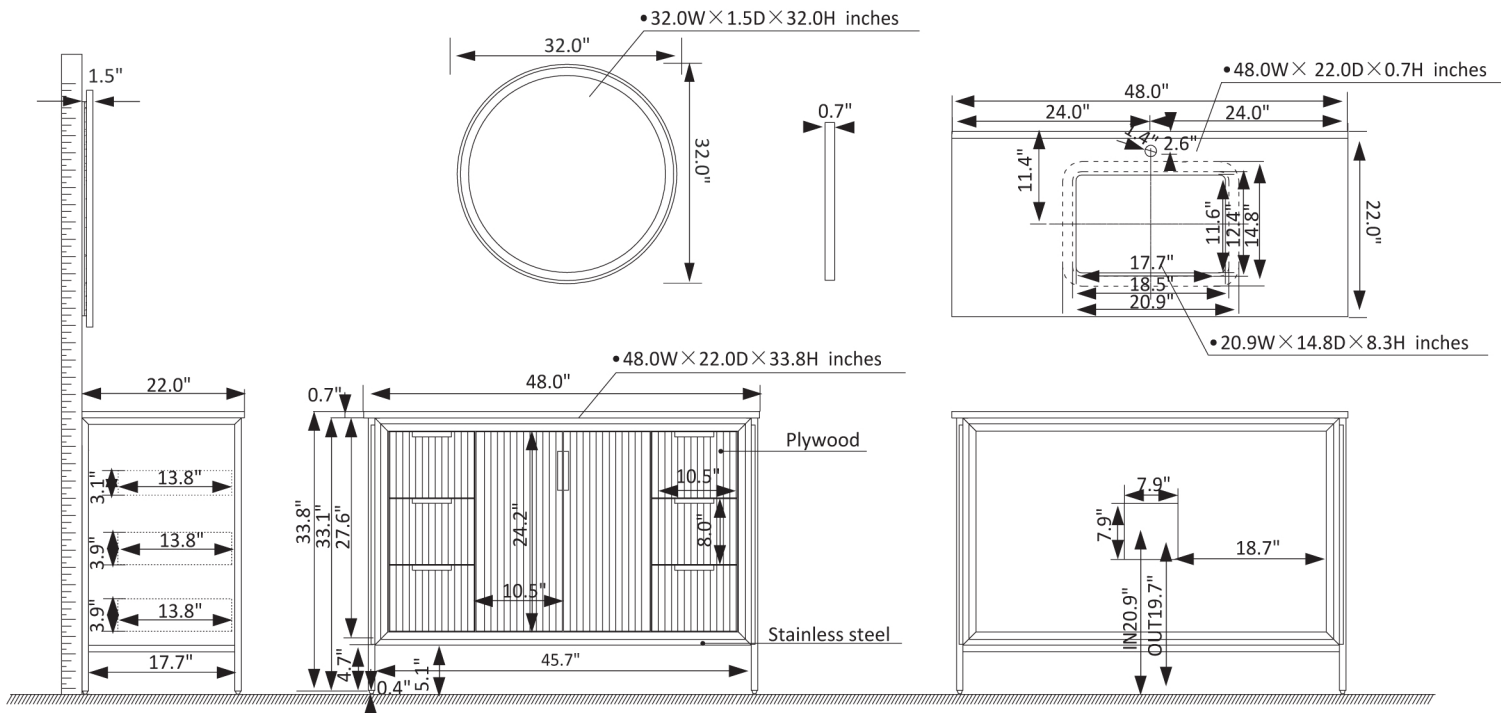

## Features

- Rugged stainless-steel and plywood construction for exceptional sturdiness.
- Available in White, Paris Grey or Royal Blue finish to complement your décor.
- White composite grain stone countertop with natural veining for an elegant look.
- 2 Soft-Close Doors and 6 soft-close drawers corrugated door panel to hold towels and toiletries.
- Brushed gold-finish hardware lends a touch of style and opulence.
- White rectangular ceramic undermount sink with backsplash included.
- Single, circular LED mirror coordinates perfectly with vanity.
- With the back panel
- Pre-drilled and designed for easy plumbing and faucet installation.

\* Does not include faucet, drain assembly, or P-trap