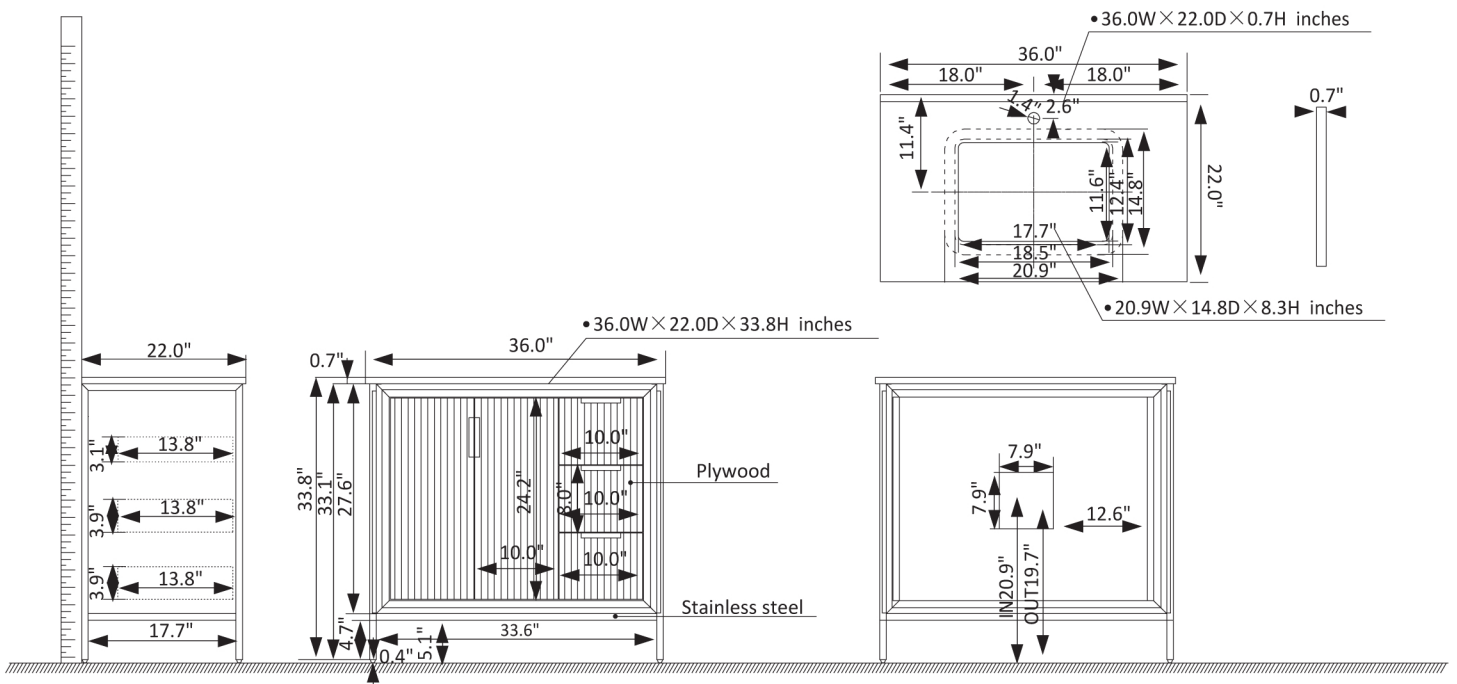

Granada Vanity Collection 736036-WH-GW-NM

Features

- Rugged stainless-steel and plywood construction for exceptional sturdiness.
- Available in White, Paris Grey or Royal Blue finish to complement your décor.
- White composite grain stone countertop with natural veining for an elegant look.
- 2 Soft-Close Doors and 3 soft-close drawers corrugated door panel to hold towels and toiletries.
- Brushed gold-finish hardware lends a touch of style and opulence.
- White rectangular ceramic undermount sink with backsplash included.
- With the back panel
- Pre-drilled and designed for easy plumbing and faucet installation.

* Does not include faucet, drain assembly, or P-trap