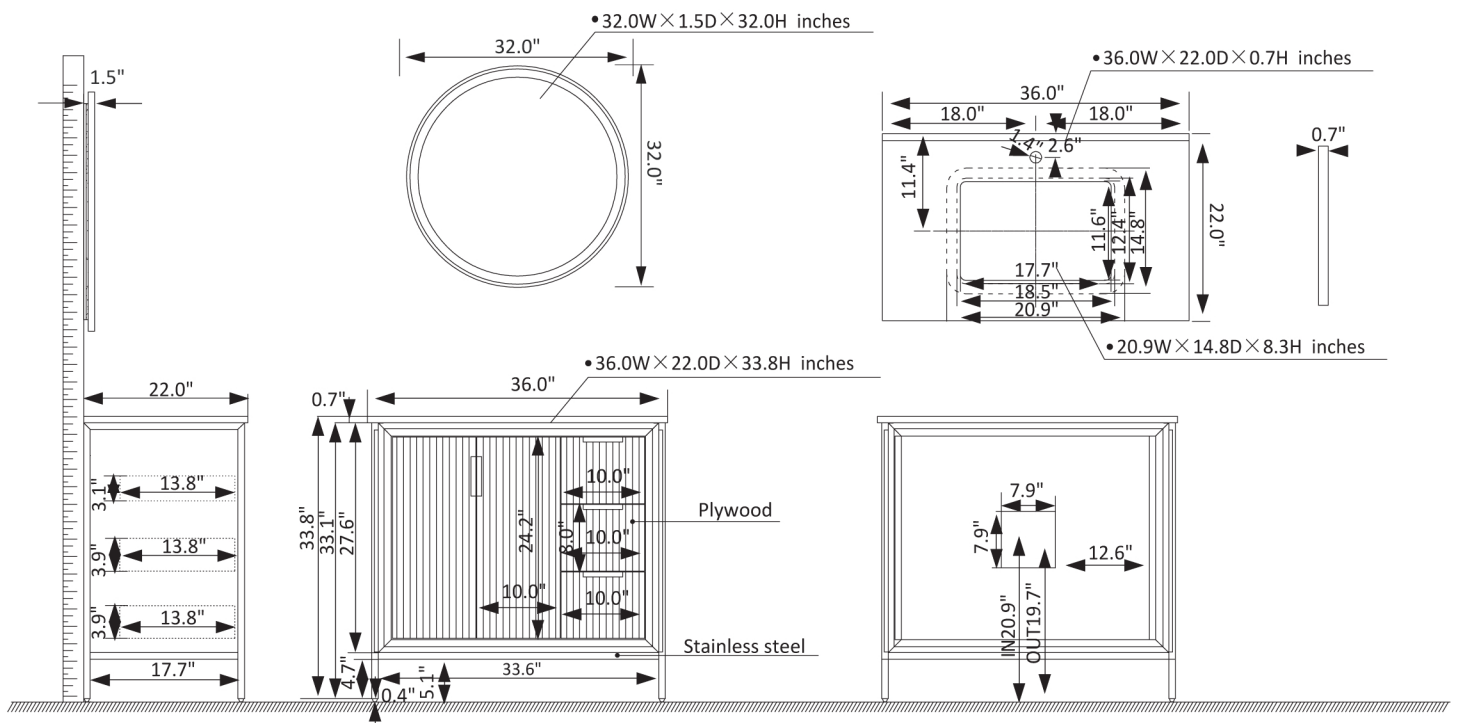

## Features

- Rugged stainless-steel and plywood construction for exceptional sturdiness.
- Available in White, Paris Grey or Royal Blue finish to complement your décor.
- White composite grain stone countertop with natural veining for an elegant look.
- 2 Soft-Close Doors and 3 soft-close drawers corrugated door panel to hold towels and toiletries.
- Brushed gold-finish hardware lends a touch of style and opulence.
- White rectangular ceramic undermount sink with backsplash included.
- Single, circular LED mirror coordinates perfectly with vanity.
- With the back panel
- Pre-drilled and designed for easy plumbing and faucet installation.

\* Does not include faucet, drain assembly, or P-trap