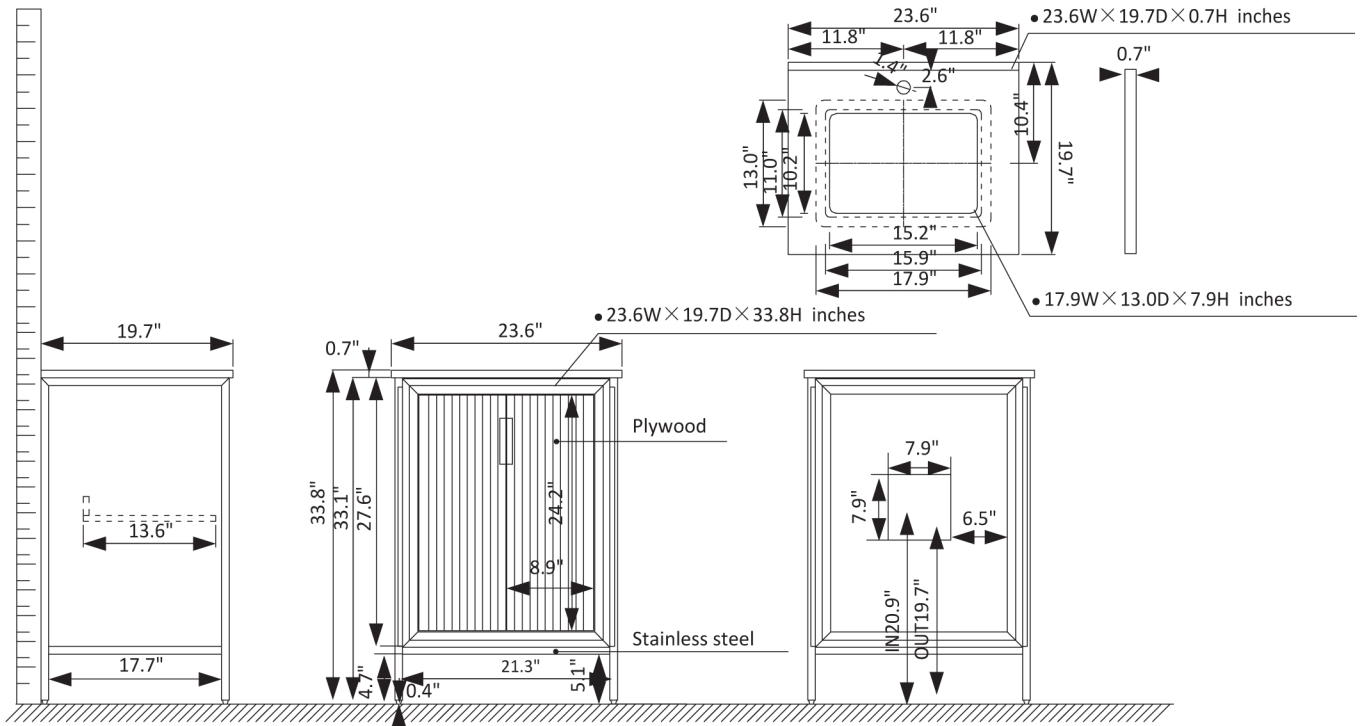

## Features

- Rugged stainless-steel and plywood construction for exceptional sturdiness.
- Available in White, Paris Grey or Royal Blue finish to complement your décor.
- White composite grain stone countertop with natural veining for an elegant look.
- 2 soft-close doors corrugated door panel design conceal double active shelf to hold towels and toiletries.
- Brushed gold-finish hardware lends a touch of style and opulence.
- White rectangular ceramic undermount sink with backsplash included.
- With the back panel
- Pre-drilled and designed for easy plumbing and faucet installation.

\* Does not include faucet, drain assembly, or P-trap