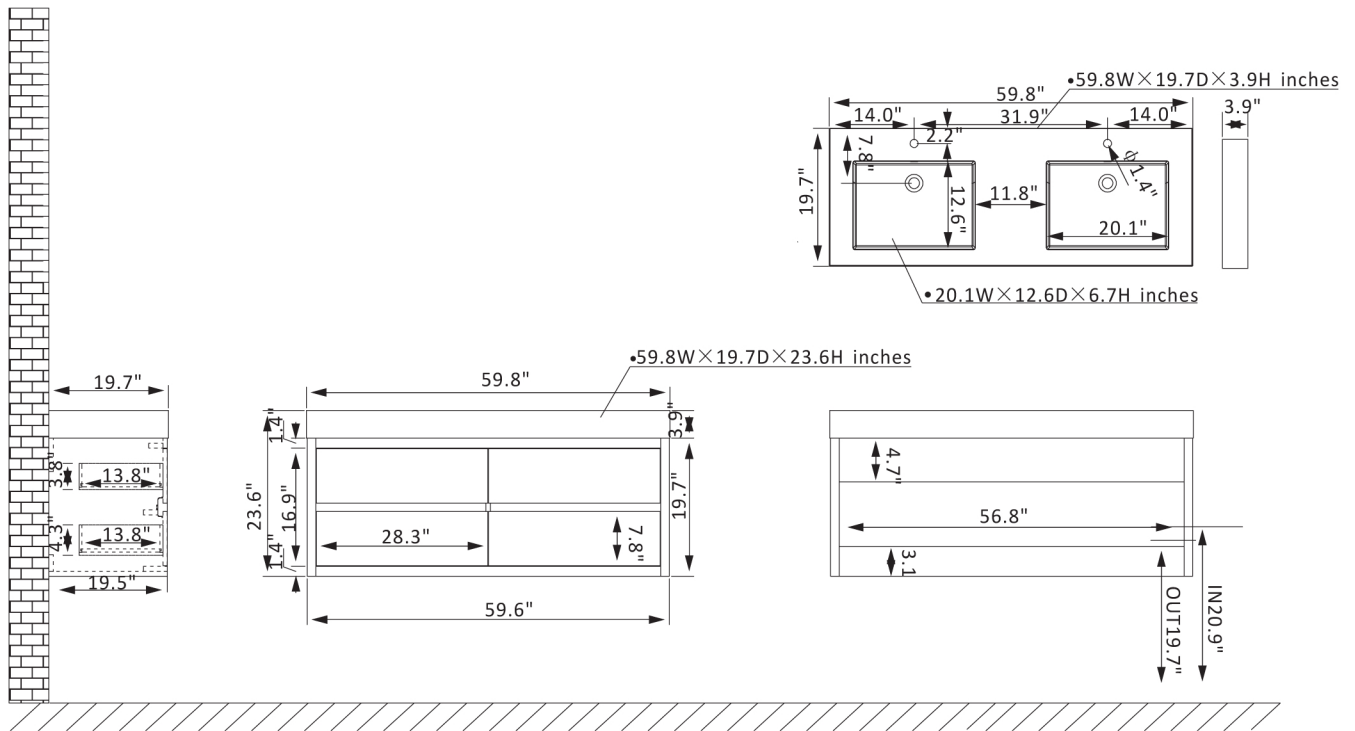

## Features

Constructed of eco-friendly PVC board and plywood for superior stability and durability. Available in North Carolina Oak or North American Mapping Oak finish to complement your décor.

4 soft-close drawers conceal ample storage for toiletries.