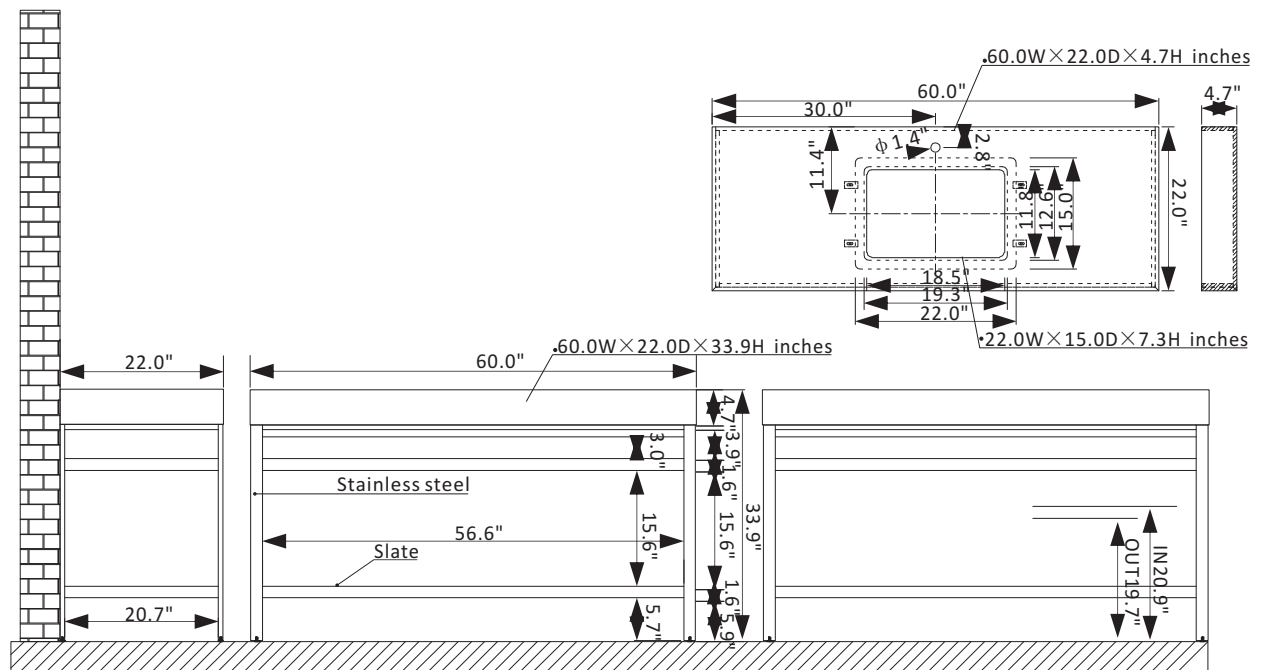

Vinnova Funes Vanity Collection 702560-BG-SMB-NM

Features

Constructed of high-quality stainless steel with sintered stone for superior durability and stability.

Structure base available in Brushed Gold or Matte Black finish to enhance your décor. Your choice of White or Gray countertop lends a touch of refined opulence.

Large open shelf below provides convenient space for storage or display.

Single, rectangular glazed white ceramic under-mount sink included.

Pre-drilled and designed for easy plumbing and faucet installation.

* Does not include back-splash, faucet, drain assembly, or P-trap.

VINNOVA
FASHION BATHROOM LIFE