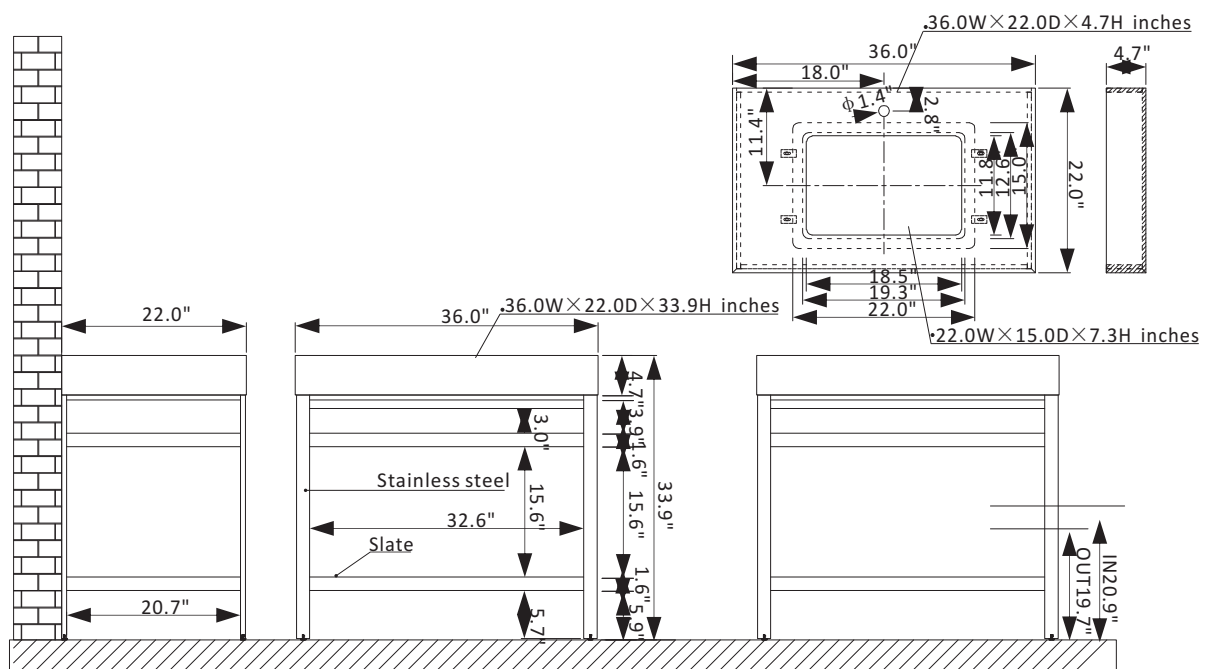

Vinnova Funes Vanity Collection 702536-BG-SMB-NM

Features

Constructed of high-quality stainless steel with sintered stone for superior durability and stability.

Structure base available in Brushed Gold or Matte Black finish to enhance your décor.

Your choice of White or Gray countertop lends a touch of refined opulence.

Large open shelf below provides convenient space for storage or display.

Single, rectangular glazed white ceramic under-mount sink included.

Pre-drilled and designed for easy plumbing and faucet installation.

* Does not include back-splash, faucet, drain assembly, or P-trap.

VINNOVA
FASHION BATHROOM LIFE