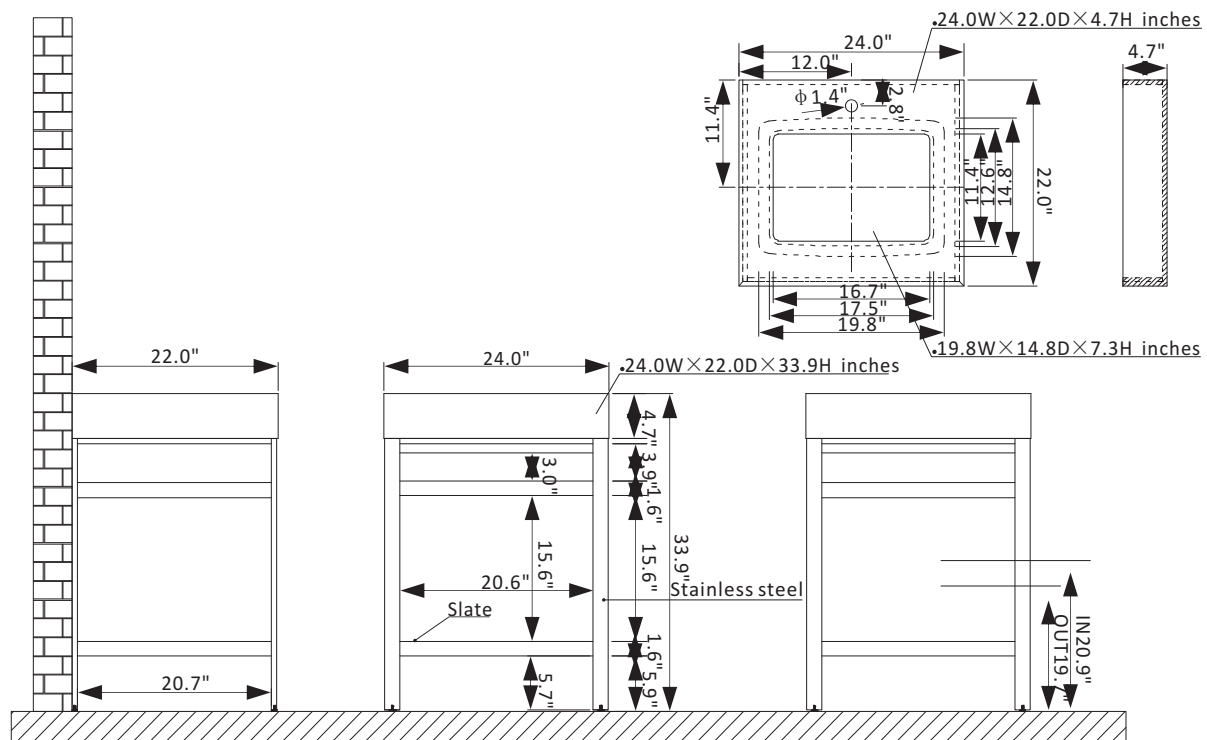

Vinnova Funes Vanity Collection 702524-BG-SMB-NM

Features

Constructed of high-quality stainless steel with sintered stone for superior durability and stability.

Structure base available in Brushed Gold or Matte Black finish to enhance your décor. Your choice of White or Gray countertop lends a touch of refined opulence.

Large open shelf below provides convenient space for storage or display.

Single, rectangular glazed white ceramic under-mount sink included.

Pre-drilled and designed for easy plumbing and faucet installation.

* Does not include back-splash, faucet, drain assembly, or P-trap.

VINNOVA
FASHION BATHROOM LIFE