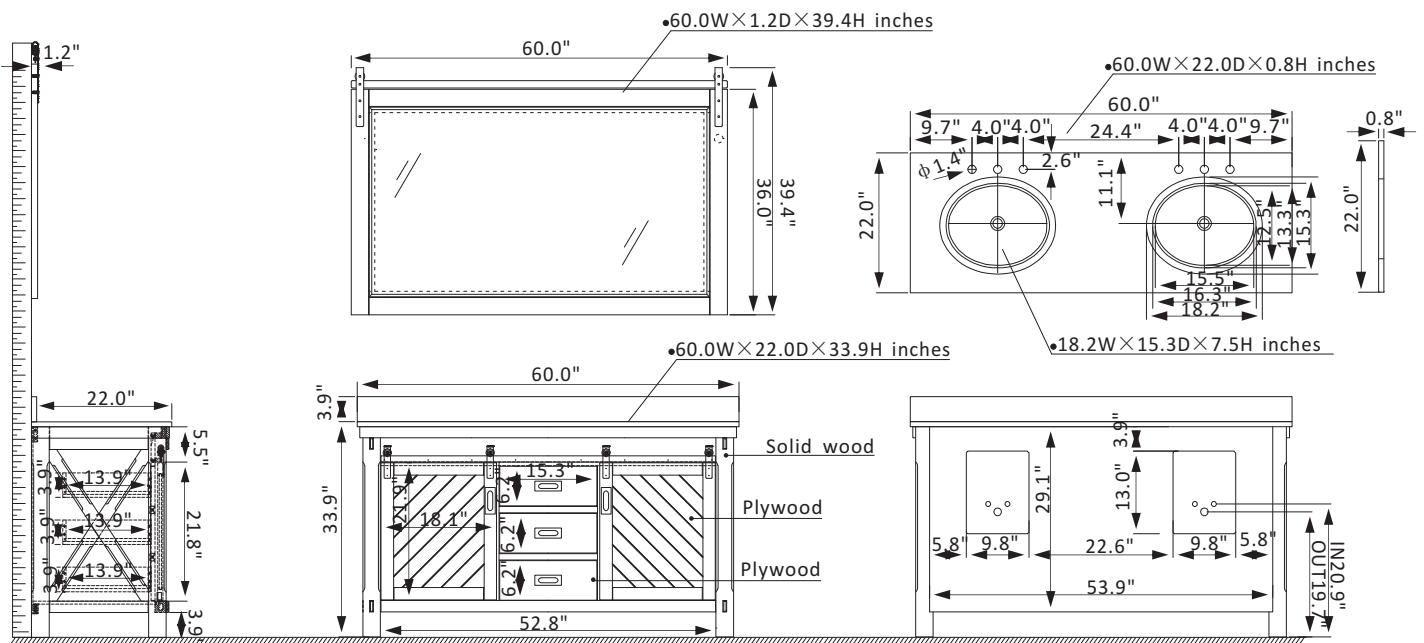

Vinnova Cortes Vanity Collection 701760-CR-WS

Features

- Constructed of imported solid oak and plywood for superior durability.
- Available in Classical Grey or Weathered Pine finish to complement your décor.
- White composite stone countertop provides a clean, elegant look.
- 2 soft-close doors and 3 soft-close drawers provide spacious storage.
- Matte Black hardware finish lends a touch of style and contrast.
- White ceramic undermount sink with backsplash included.
- Back panel included
- Single, rectangular mirror coordinates perfectly with vanity
- Pre-drilled and designed for easy plumbing and faucet installation.

* Does not include faucet, drain assembly, or P-trap.