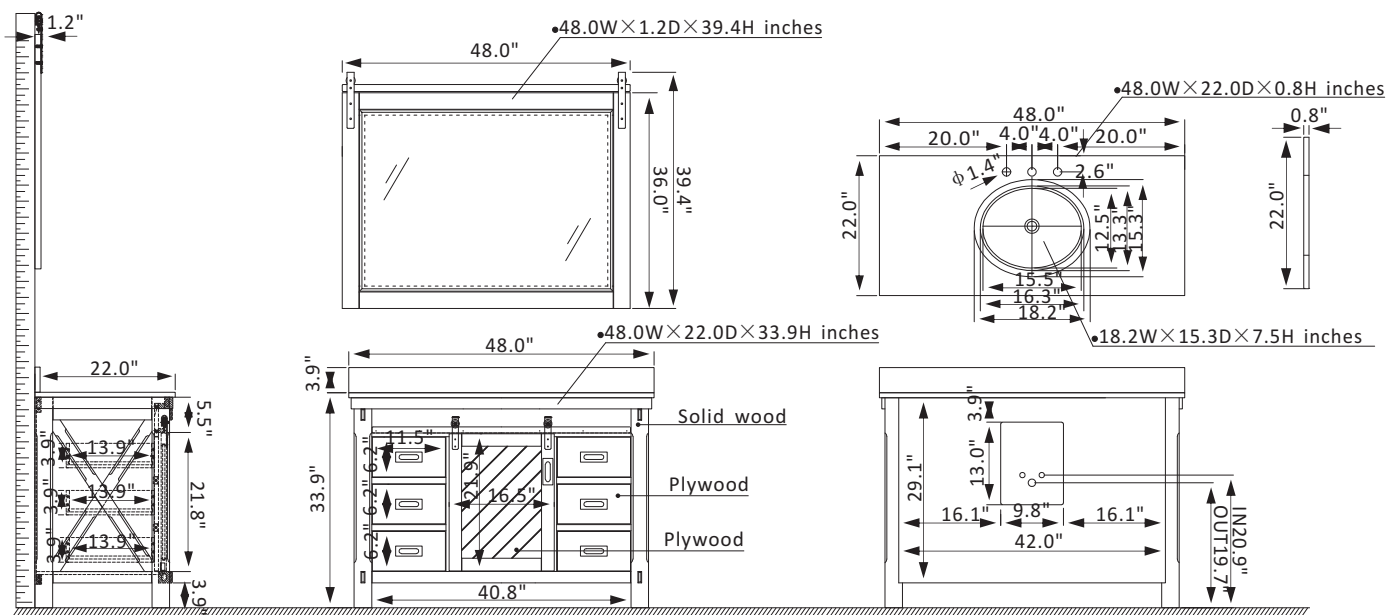

Vinnova Cortes Vanity Collection 701748-CR-WS

Features

- Constructed of imported solid oak and plywood for superior durability.
- Available in Classical Grey or Weathered Pine finish to complement your décor.
- White composite stone countertop provides a clean, elegant look.
- 1 soft-close door and 6 soft-close drawers provide spacious storage.
- Matte Black hardware finish lends a touch of style and contrast.
- White ceramic undermount sink with backsplash included.
- Back panel included
- Single, rectangular mirror coordinates perfectly with vanity
- Pre-drilled and designed for easy plumbing and faucet installation.

* Does not include faucet, drain assembly, or P-trap.

VINNOVA
FASHION BATHROOM LIFE