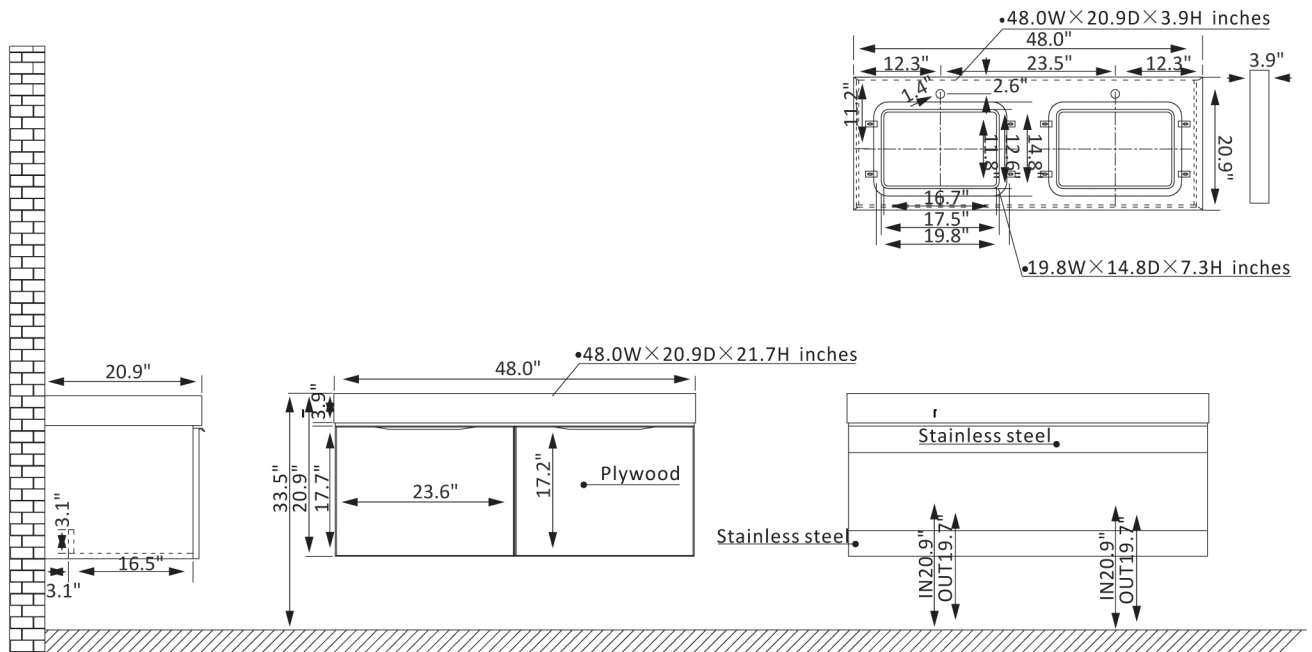

Alicante Vanity Collection 701448M-CB-SMB-NM

Features

Rugged stainless-steel cabinet construction with solid wood surface. Available in Classic Blue or Elegant Grey finish to complement your décor. Snow mountain-white stone top with beautiful natural veining. 2 soft-close, Superior quality hardware with large capacity wall with guardrail drawers to hold towels and toiletries. Brushed gold-finish hardware lends a touch of style and opulence. White rectangular ceramic undermount sink with overflow included. Pre-drilled and designed for easy plumbing and faucet installation.

* Does not include faucet, drain assembly, P-trap and backsplash