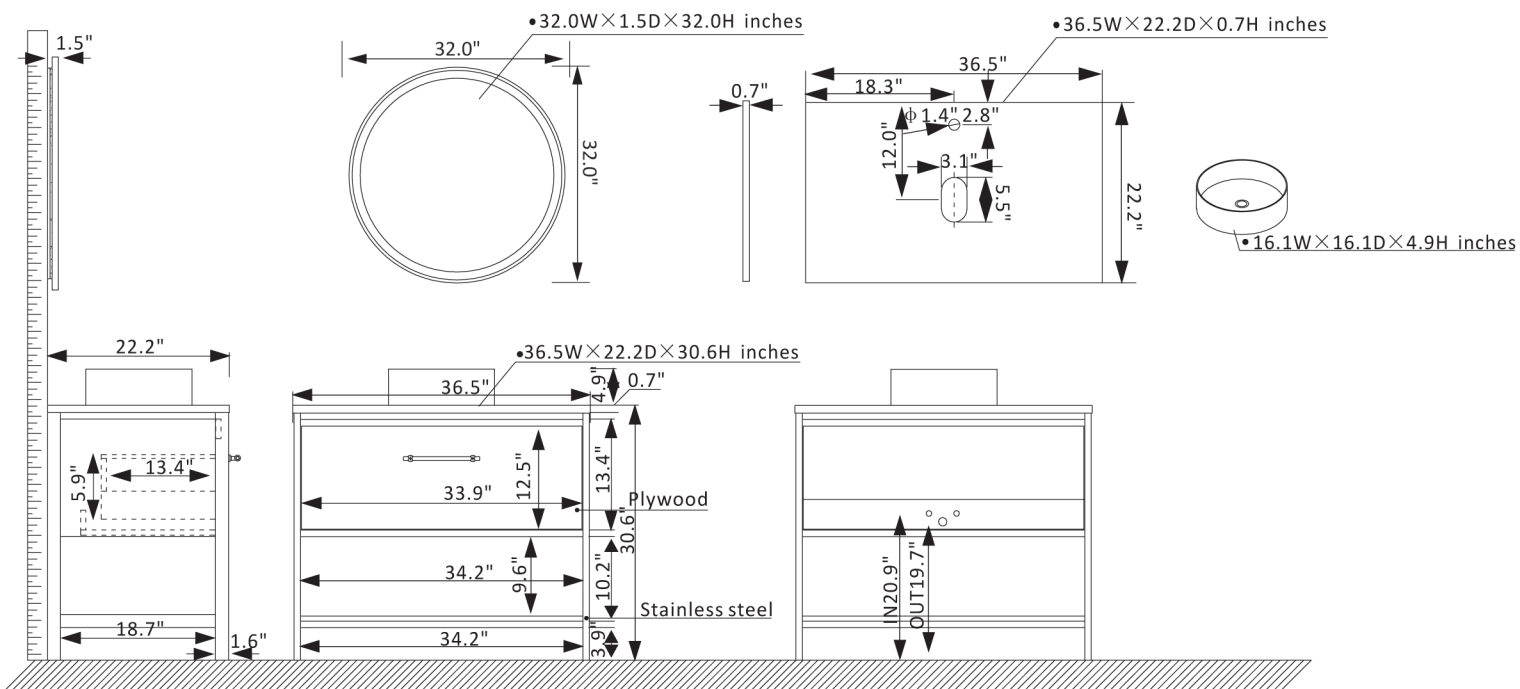

Murcia Vanity Collection 701336-MXO-GW

Features

Matte-Black metal bracket support base and plywood construction for superior durability.

Available in Mexican Oak finish to complement your contemporary décor.

White composite grain stone countertop for a clean, elegant look.

Modern, ceramic vessel sink with overflow opening included.

1 soft-close drawer with plenty of storage for all your toiletries.

Matte-black finish hardware for a touch of style and contrast.

Spacious open shelf below is perfect for towels or decorative items.

Single matching LED mirror coordinates perfectly with vanity.

Pre-drilled and designed for easy plumbing and faucet installation.

* Does not include faucet, drain assembly, P-trap or backsplash