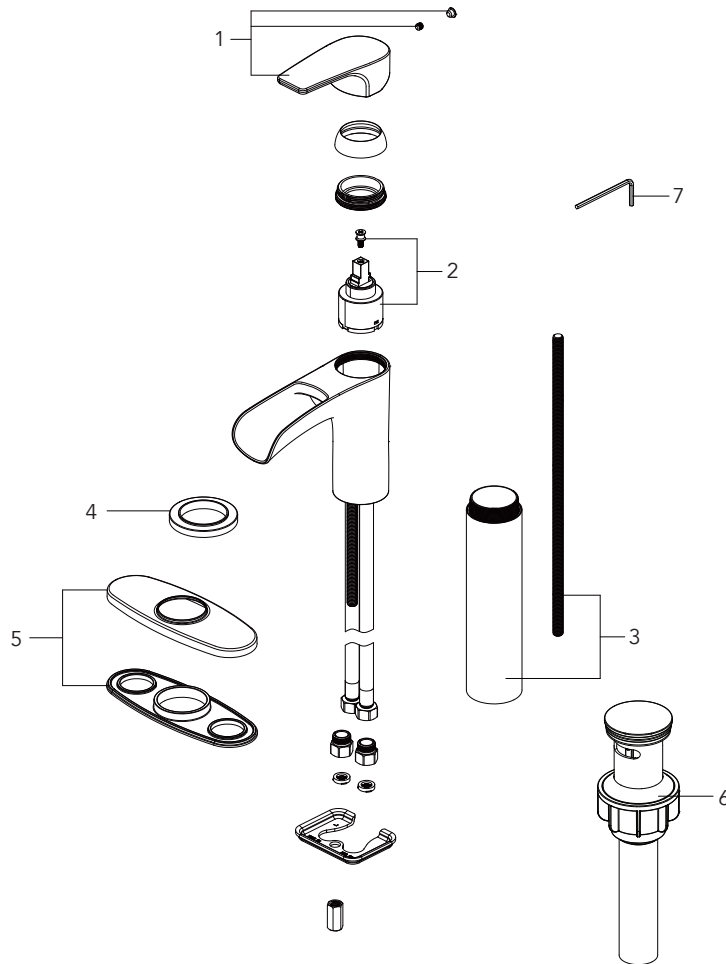

# MISENO

MNO5882L

SINGLE HANDLE LAVATORY FAUCET

No.	Part Name	Part No.
1	Handle	OBPF13027*
2	Cartridge & Screw	OBPF20109
3	Vessel extension kit	MNO5882R*
4	Flange	OBPF80079*
5	Escutcheon	OBPF80018*
6	Press pop-up assembly	OBPF940269*
7	2.5mm Hex Allen Wrench	OBPF1RP70221