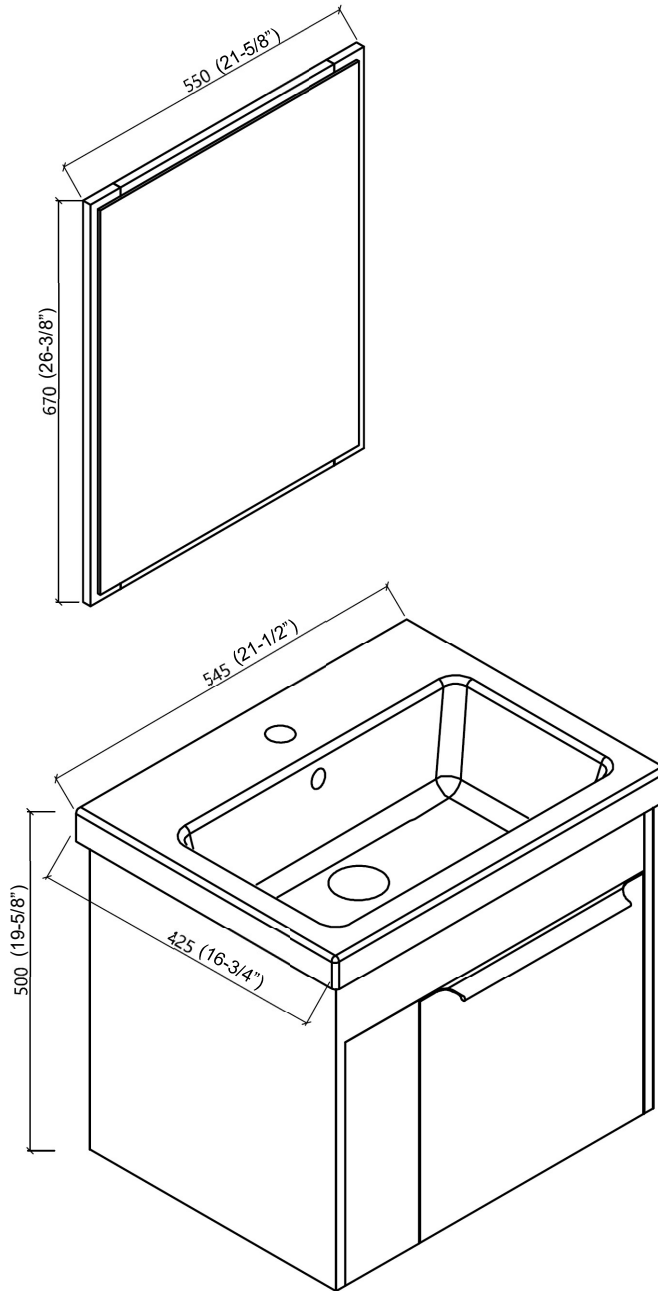

DIMENSIONS

innoci usa, Inc.
Santa Fe Springs, CA 90670

www.innoci-usa.com
(866) 479-8076

customerservice@innoci-usa.com

innociusa
LIFESTYLE

Rev. 2.5