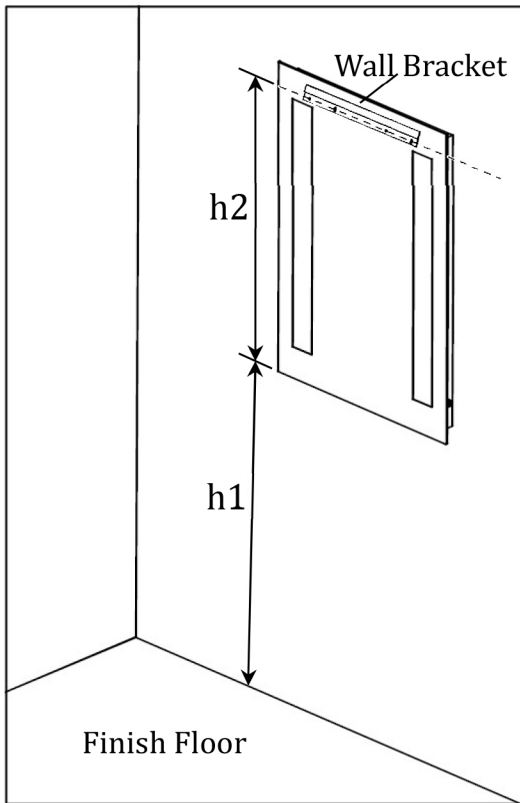

ADA INSTALLATION GUIDES

Installations Above Lavatories or Countertops				
Model #	Mounting	h1 Min	h1 Max	h2
MMCR4235TOUCH	Portrait	39	40	34-7/8

h1 = Distance from Finish Floor to bottom of the mirror.

h2 = Distance from bottom of the mirror to Wall Bracket mounting location.

NOTE:

1. Models MUST be mounted in the position as listed.
2. Models NOT listed in the charts are NOT compatible with ADA applications.