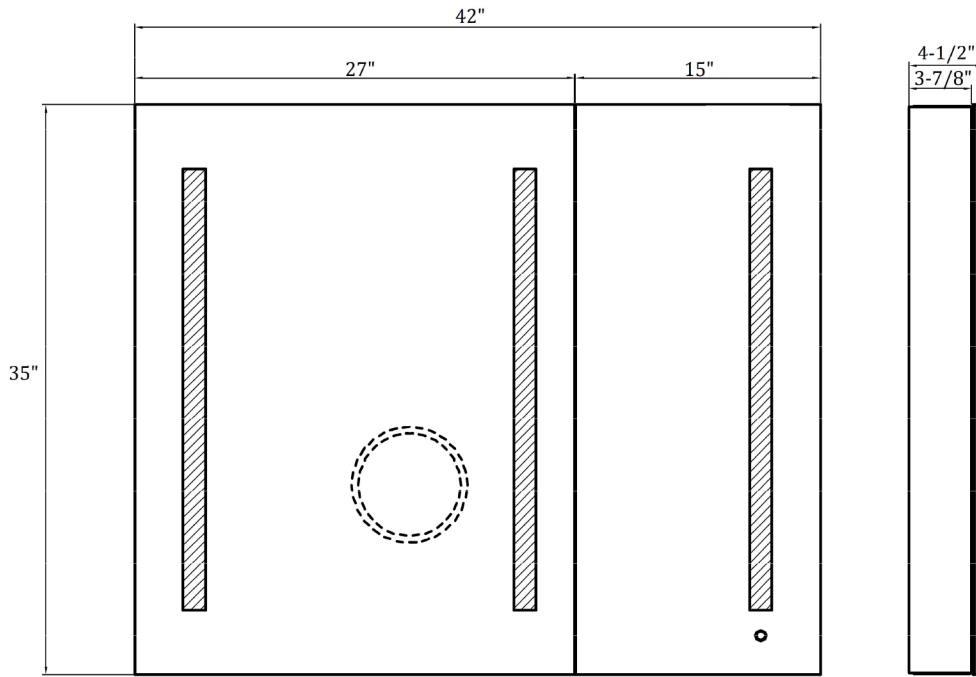

MISENO
Chico, CA 95928

www.miseno.com
(855) 480-2915

infoservice@miseno.com